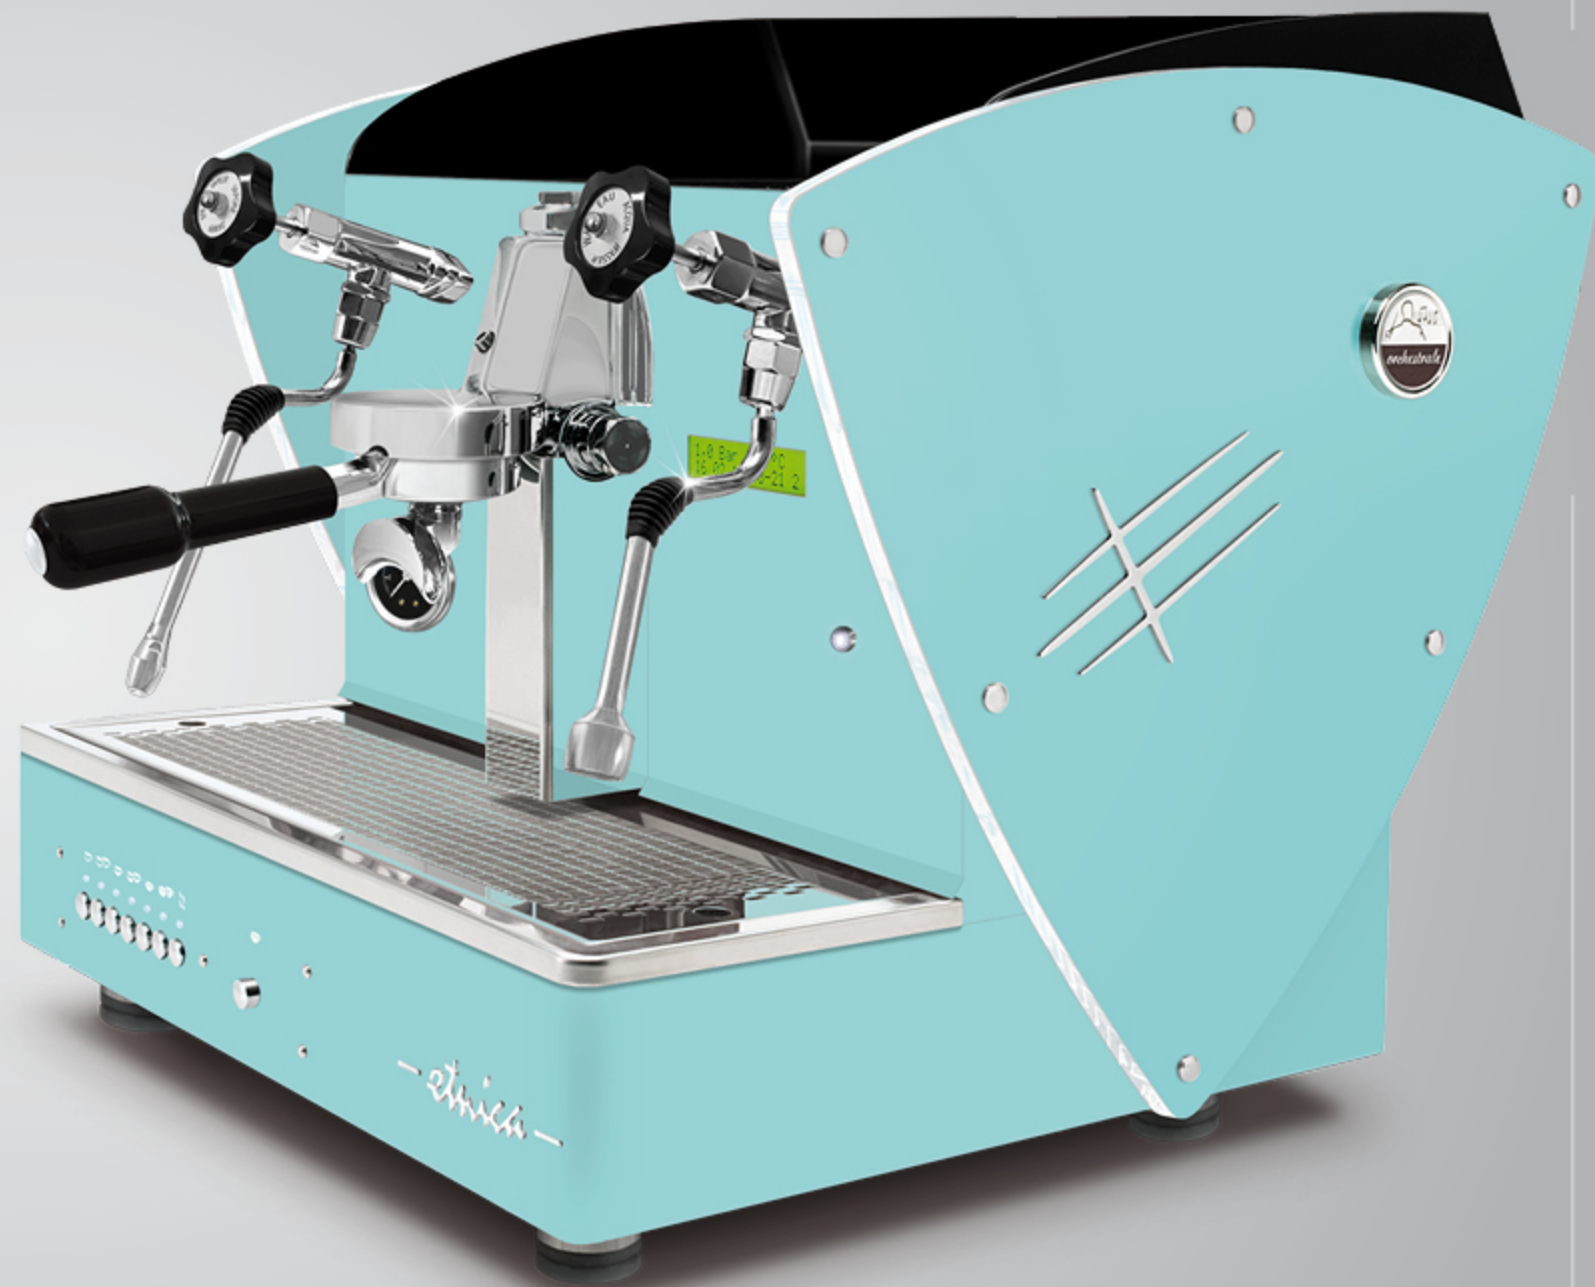

All blue Tiffany back
transparent methacrylate

ALL BLUE TIFFANY

AUTOMATIC · SEMIAUTOMATIC
1 gr

Also available with all other aesthetic optional: painted steel sides and/or back white, black, rust brown, blue Tiffany, Limited Edition sides (super-mirror steel with satined texture), nut wood sides.

All finishings can have many different colour methacrylate outlines: black, white, green, red, yellow, orange, blue, violet. (Nut sides don't have methacrylate).