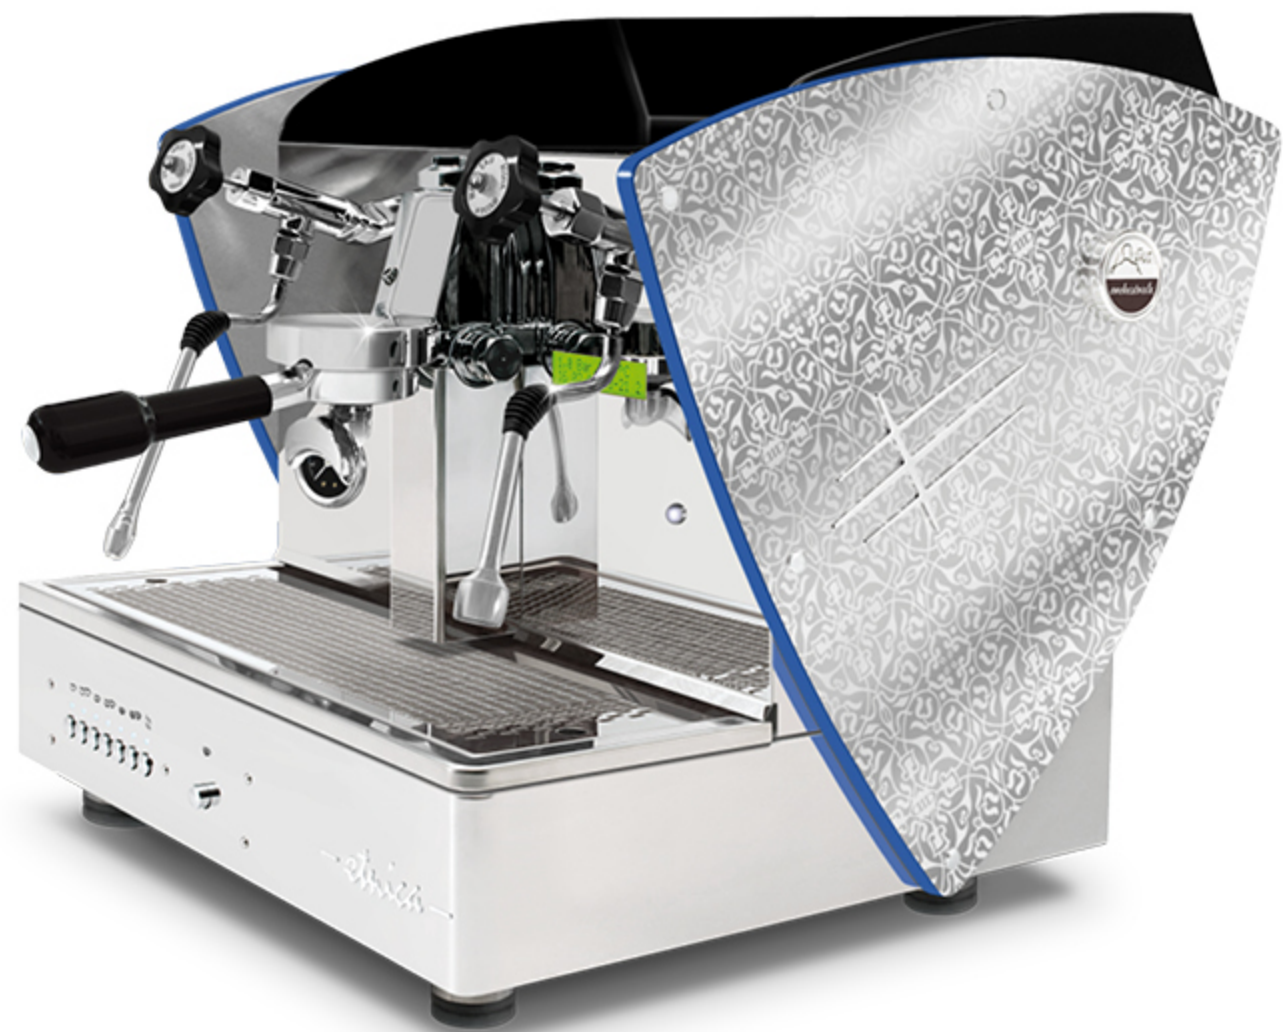

Limited Edition sides
blue methacrylate