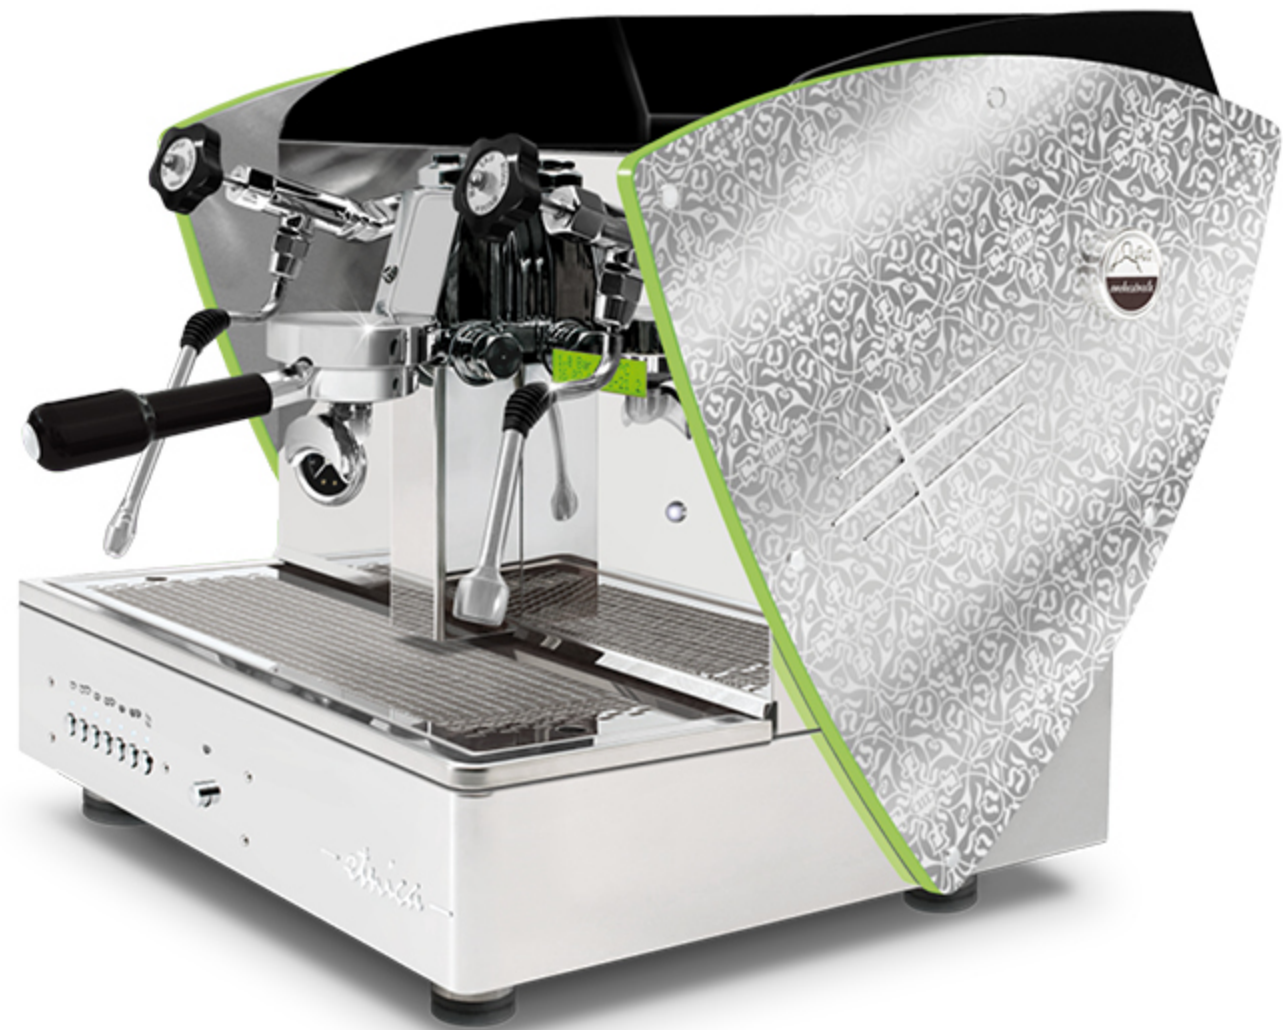

Limited Edition sides
green methacrylate