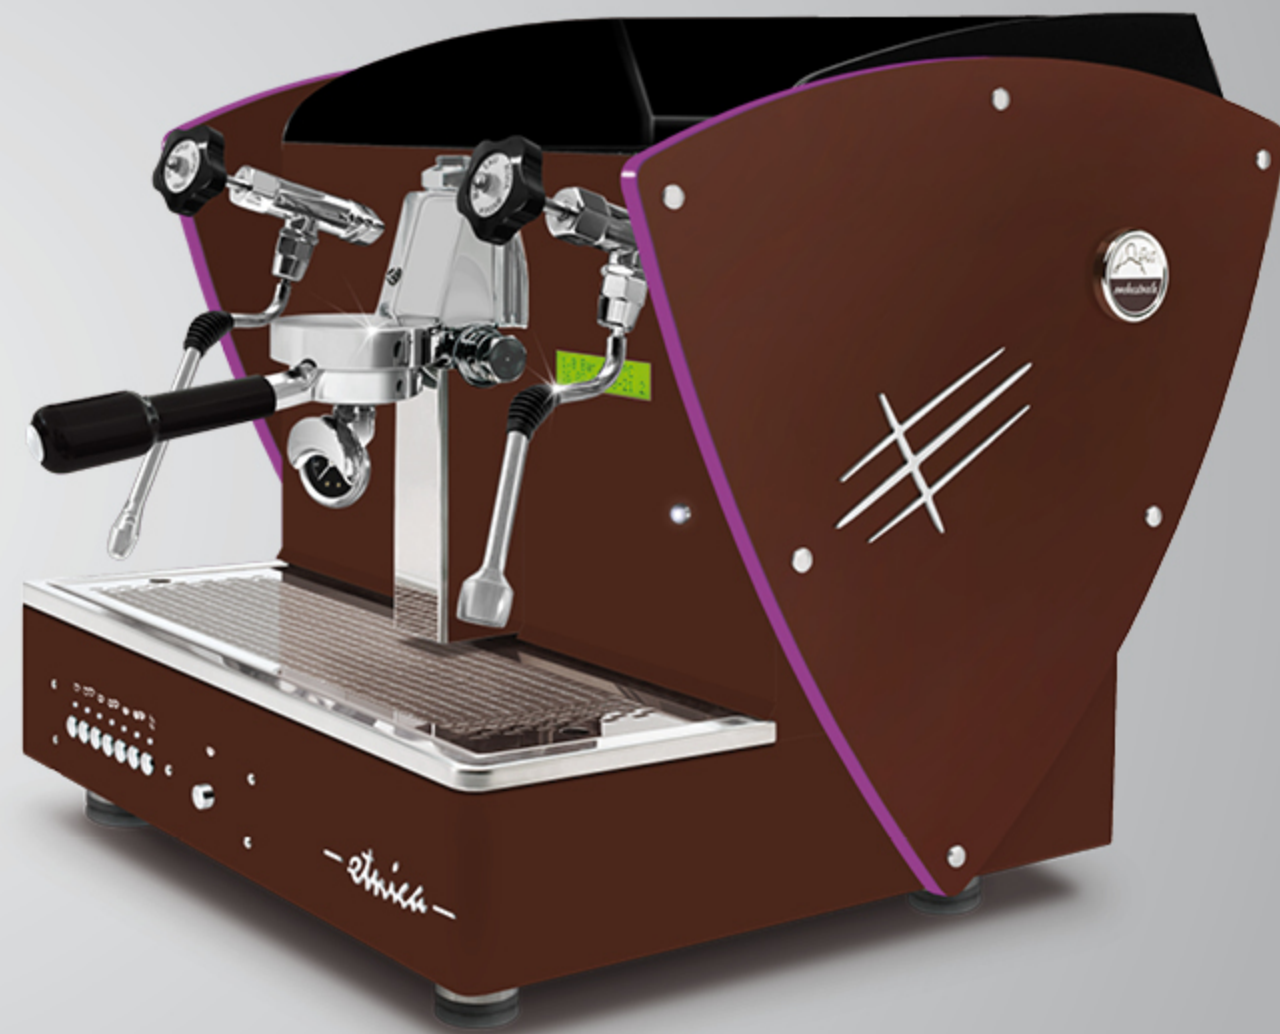

All rust brown
violet methacrylate