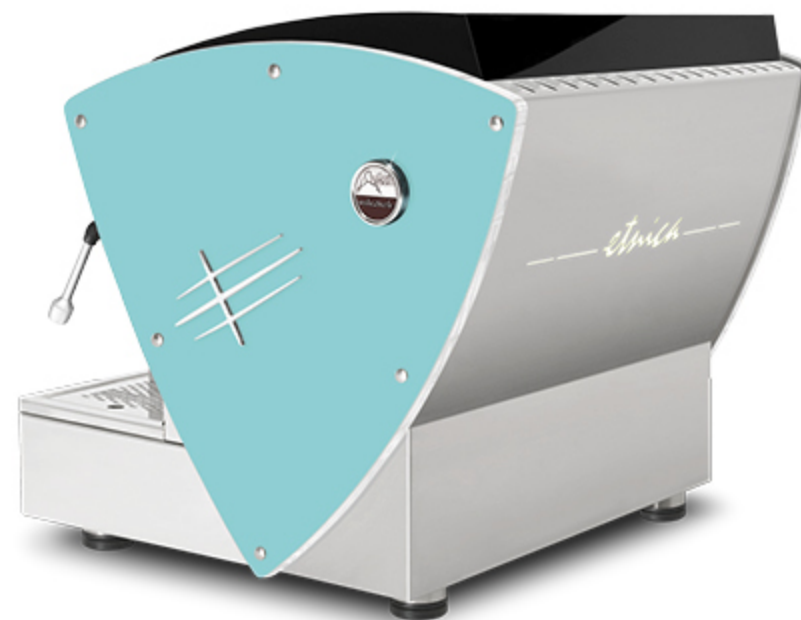

AUTOMATIC · SEMIAUTOMATIC
1 gr

Optional:
white handle

nut wood sides
nut wood kit

satin steel back
nut wood sides

steel painted **blue Tiffany** sides
transparent methacrylate
white handle

satin steel back
steel painted
blue Tiffany sides
transparent methacrylate