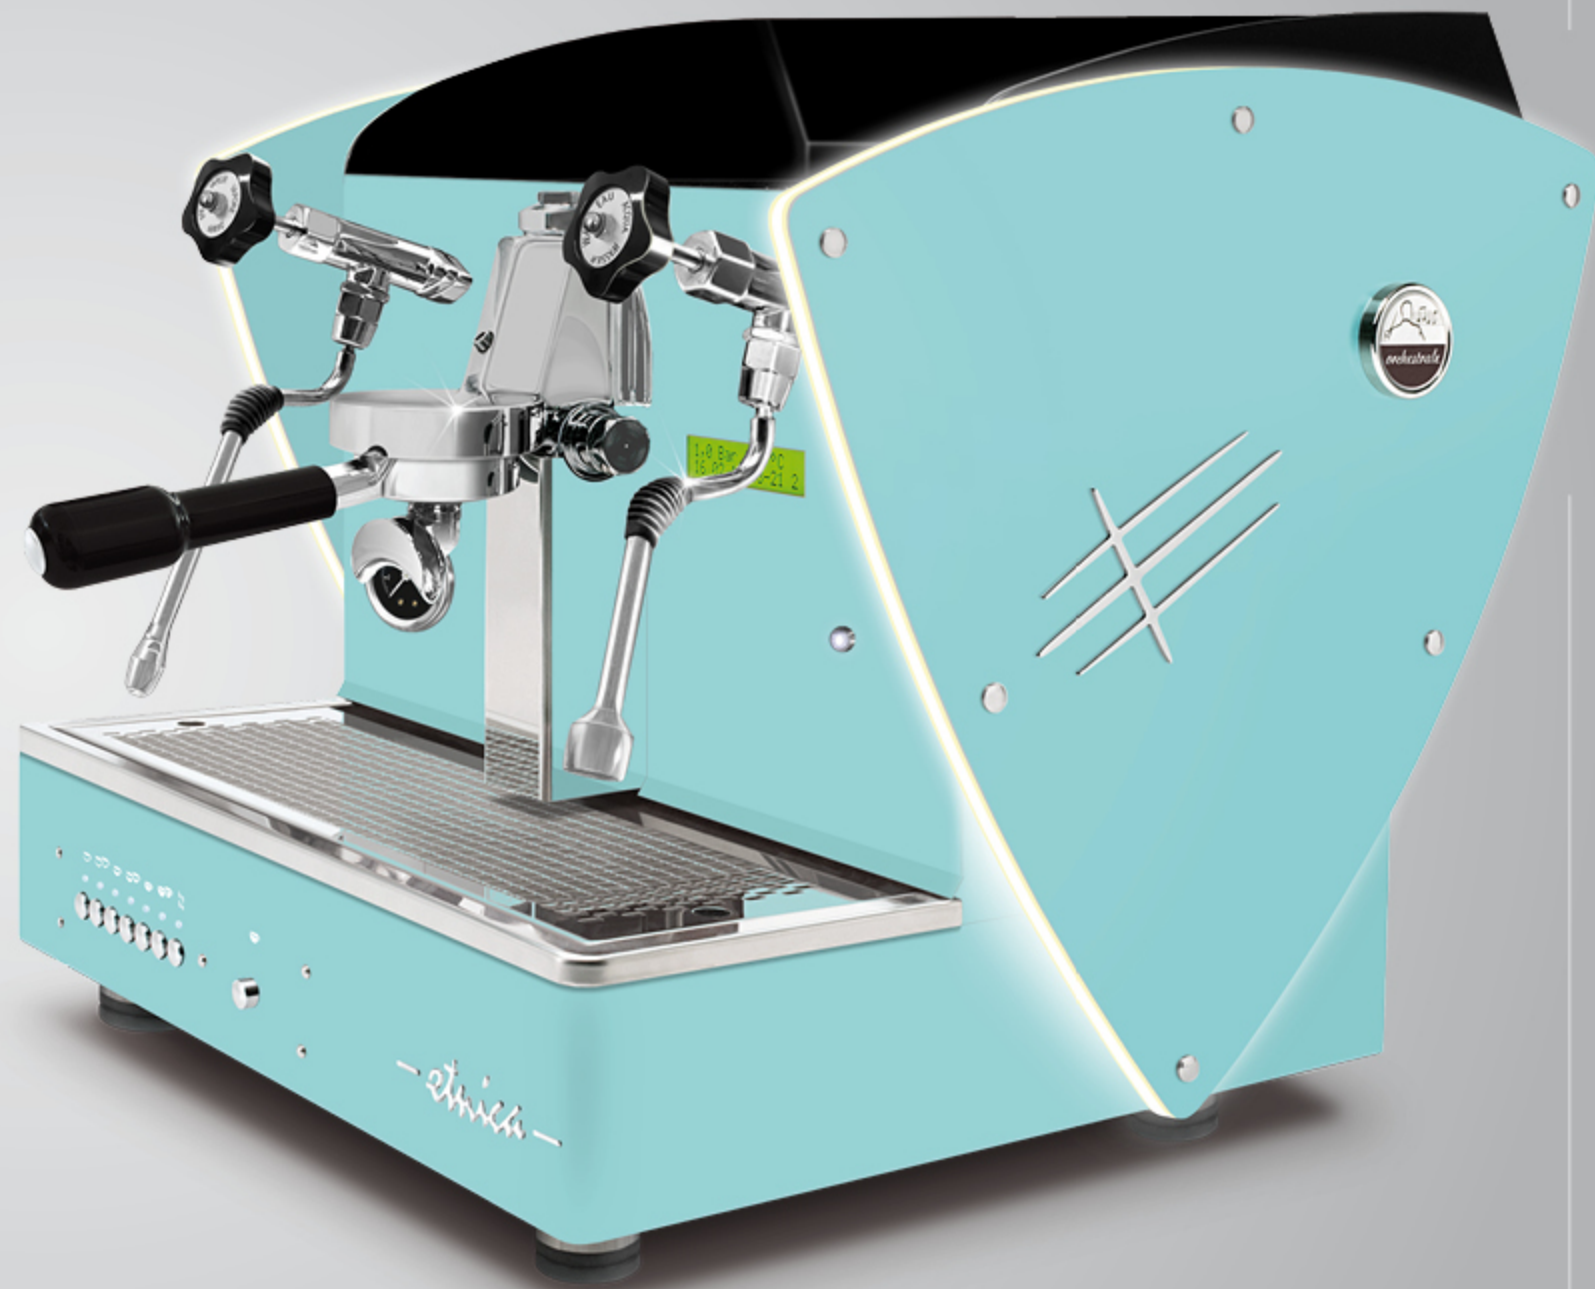

These outlines are also available with all other aesthetic optional (except for nut wood sides): satin steel sides, other painted sides and Limited Edition sides (super-mirror steel with satined texture).