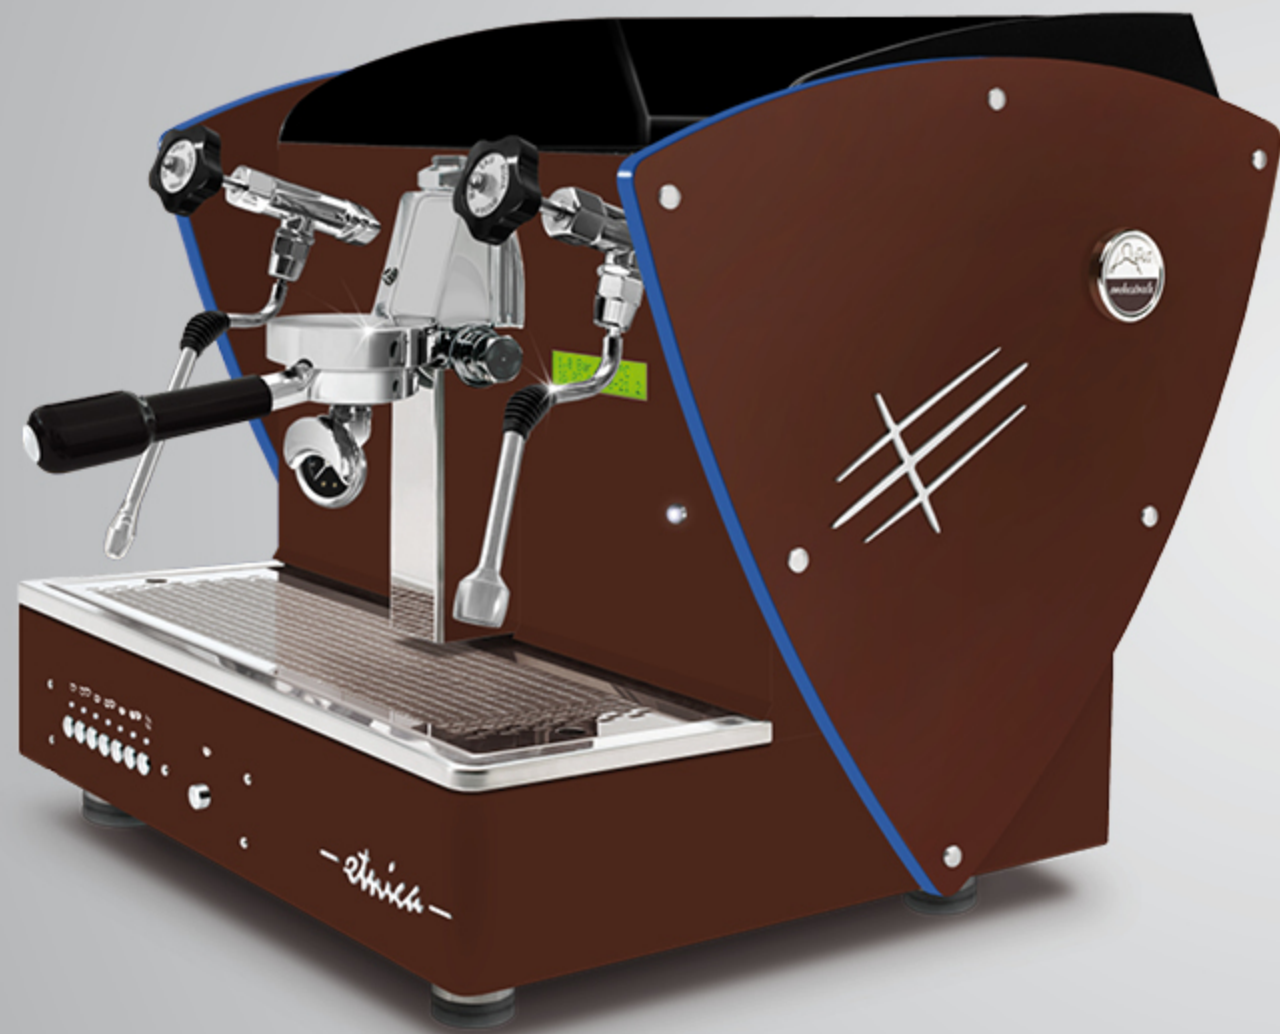

All rust brown
blue methacrylate