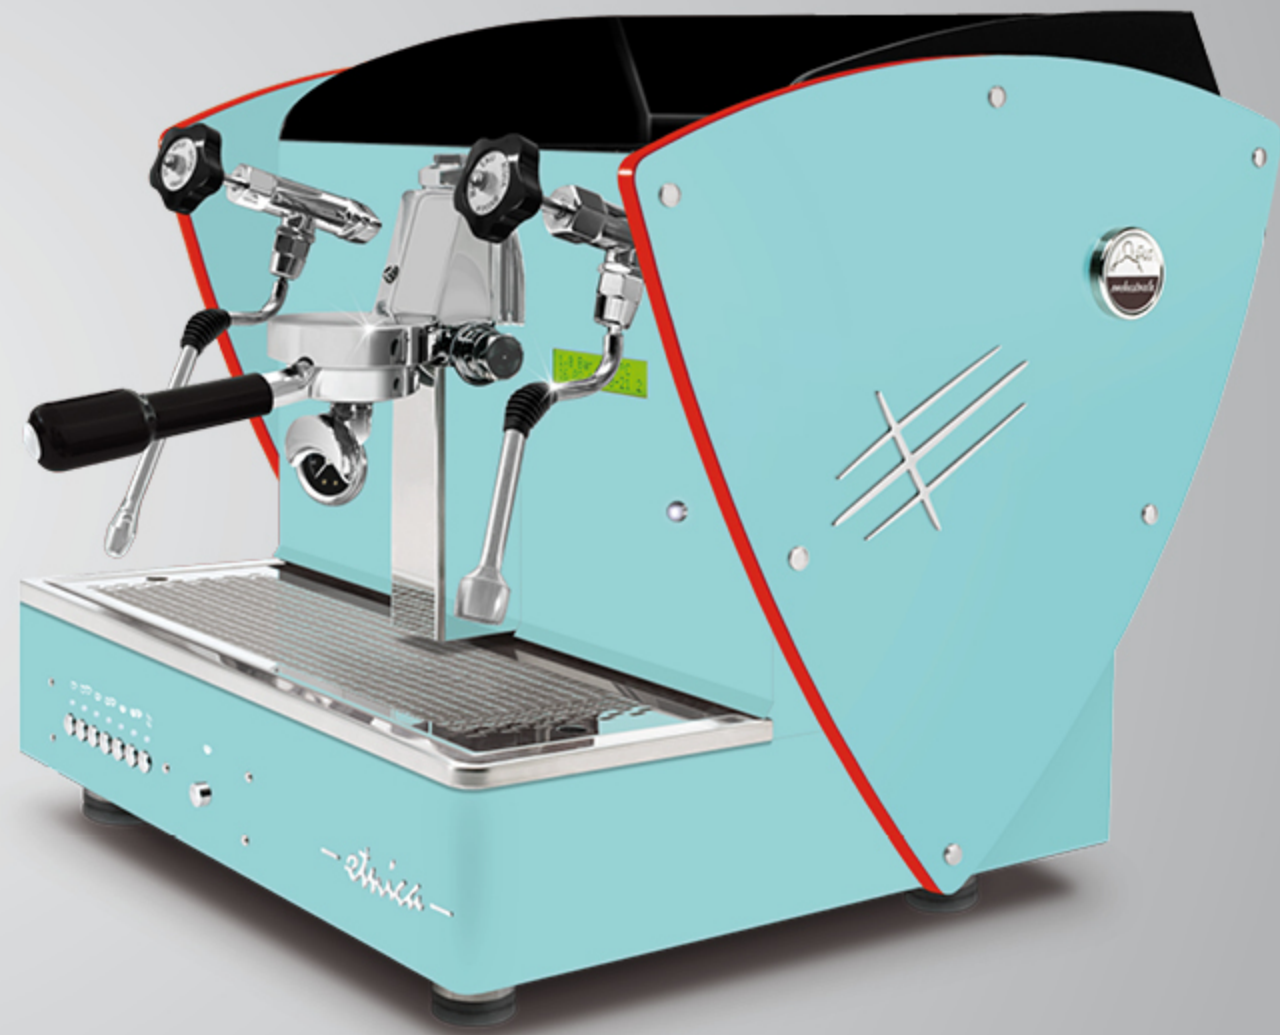

All blue Tiffany
orange methacrylate