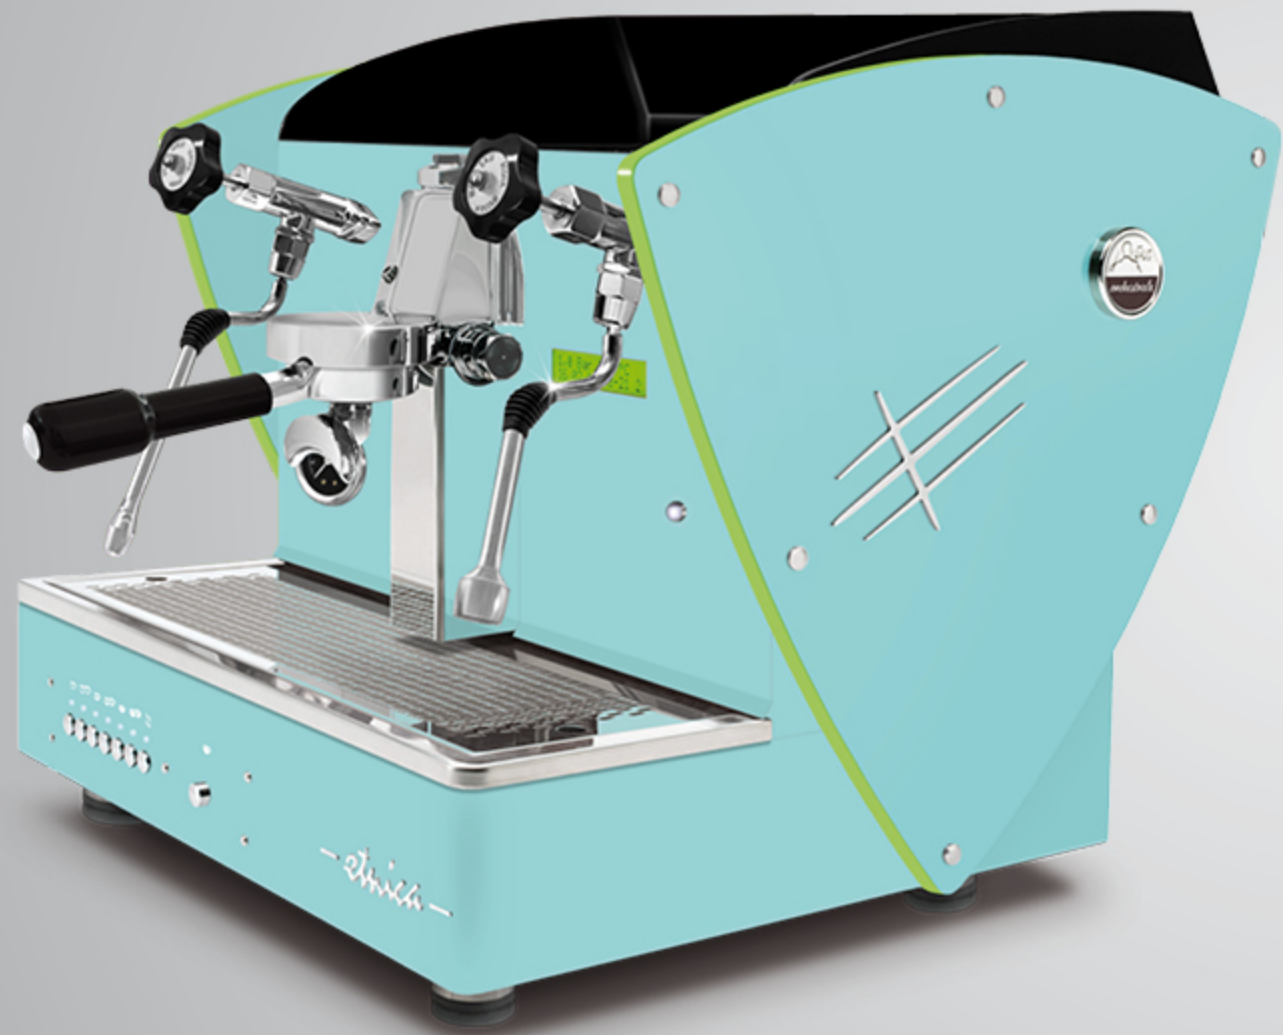

All blue Tiffany
yellow methacrylate