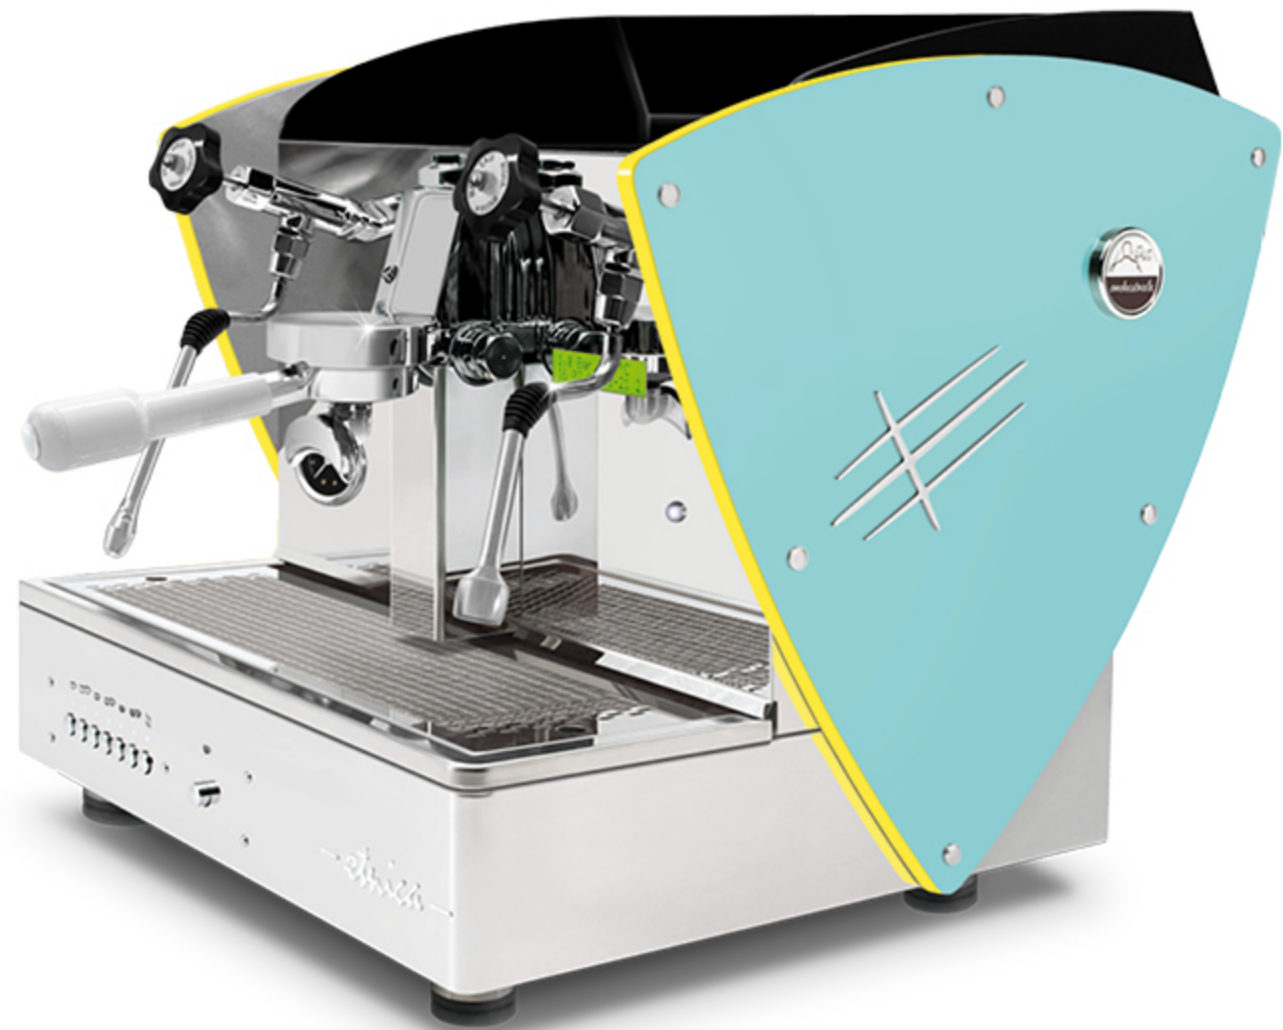

steel painted **blue Tiffany** sides
yellow methacrylate
white handle