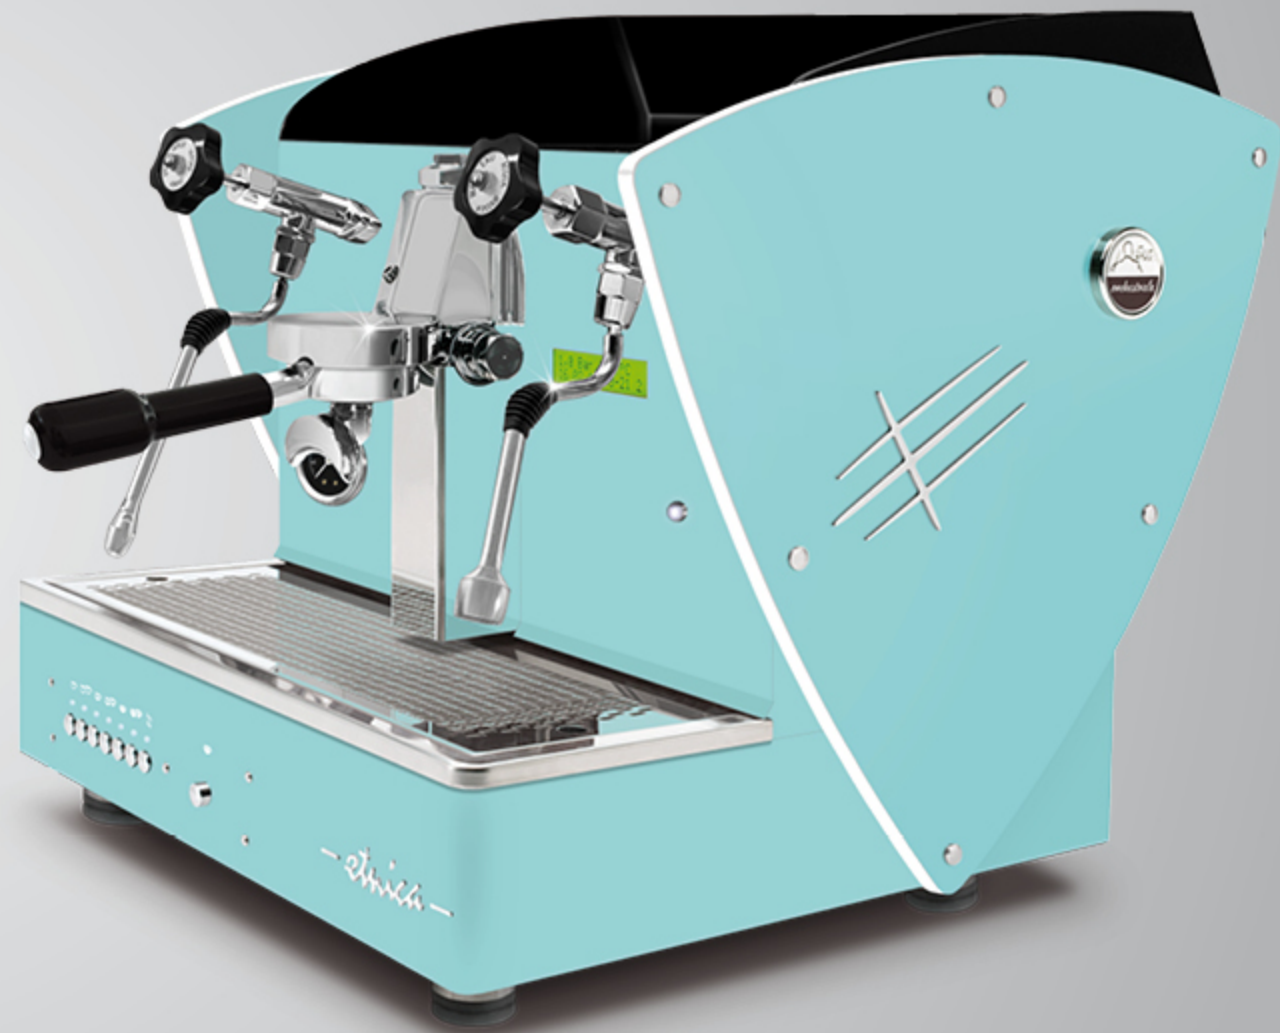

All blue Tiffany
red methacrylate

All blue Tiffany
white methacrylate