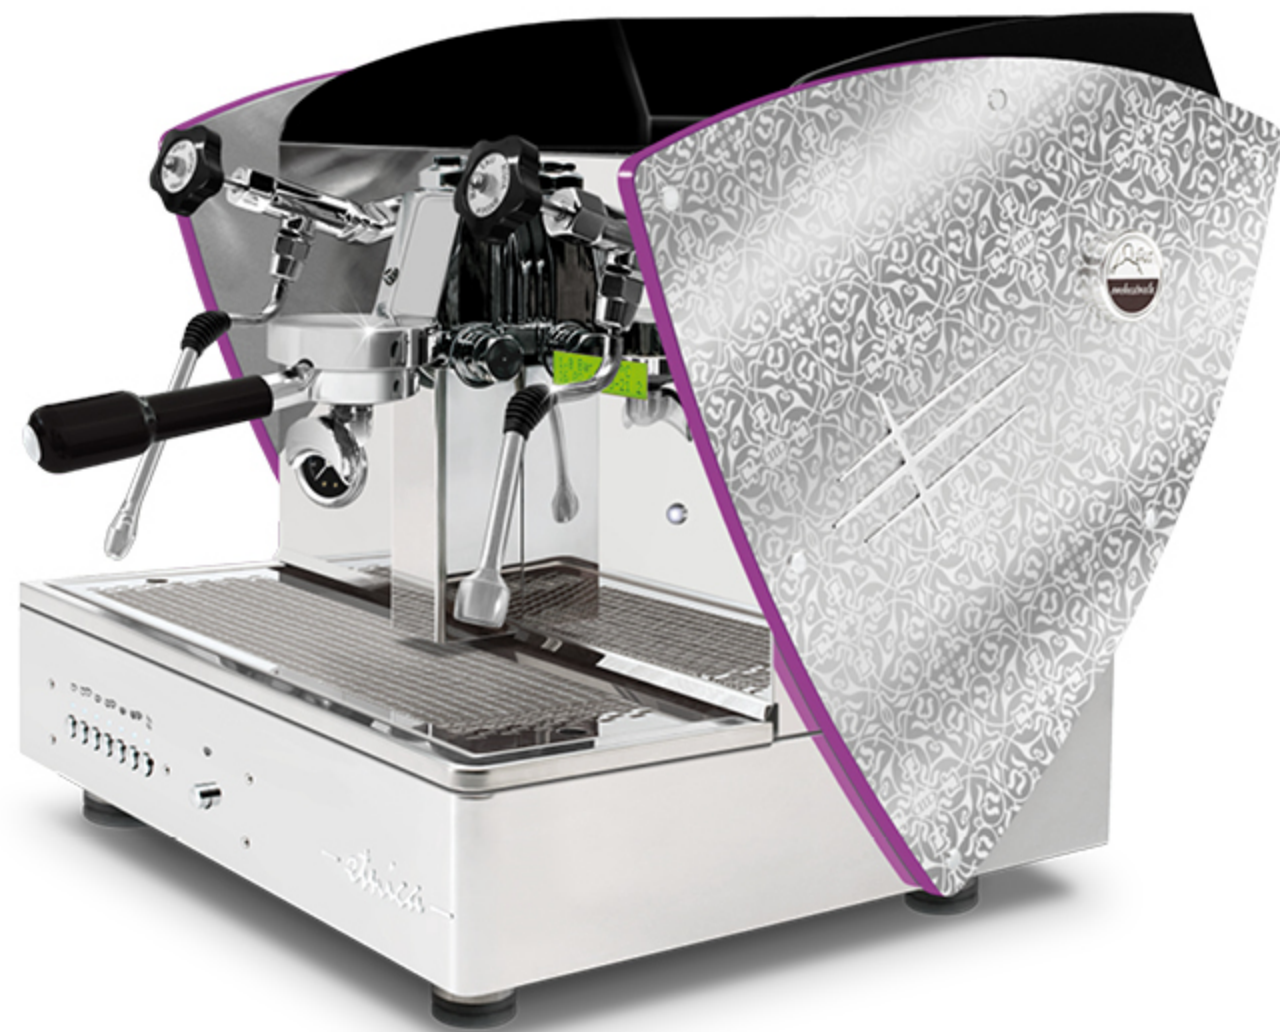

LIMITED EDITION + LED LIGHT sides

AUTOMATIC · SEMIAUTOMATIC
1 gr

With LED back light satin methacrylate outlines.

These outlines are also available with all other aesthetic optional (except for nut wood sides): satin steel sides, other painted sides and Limited Edition sides (super-mirror steel with satined texture).