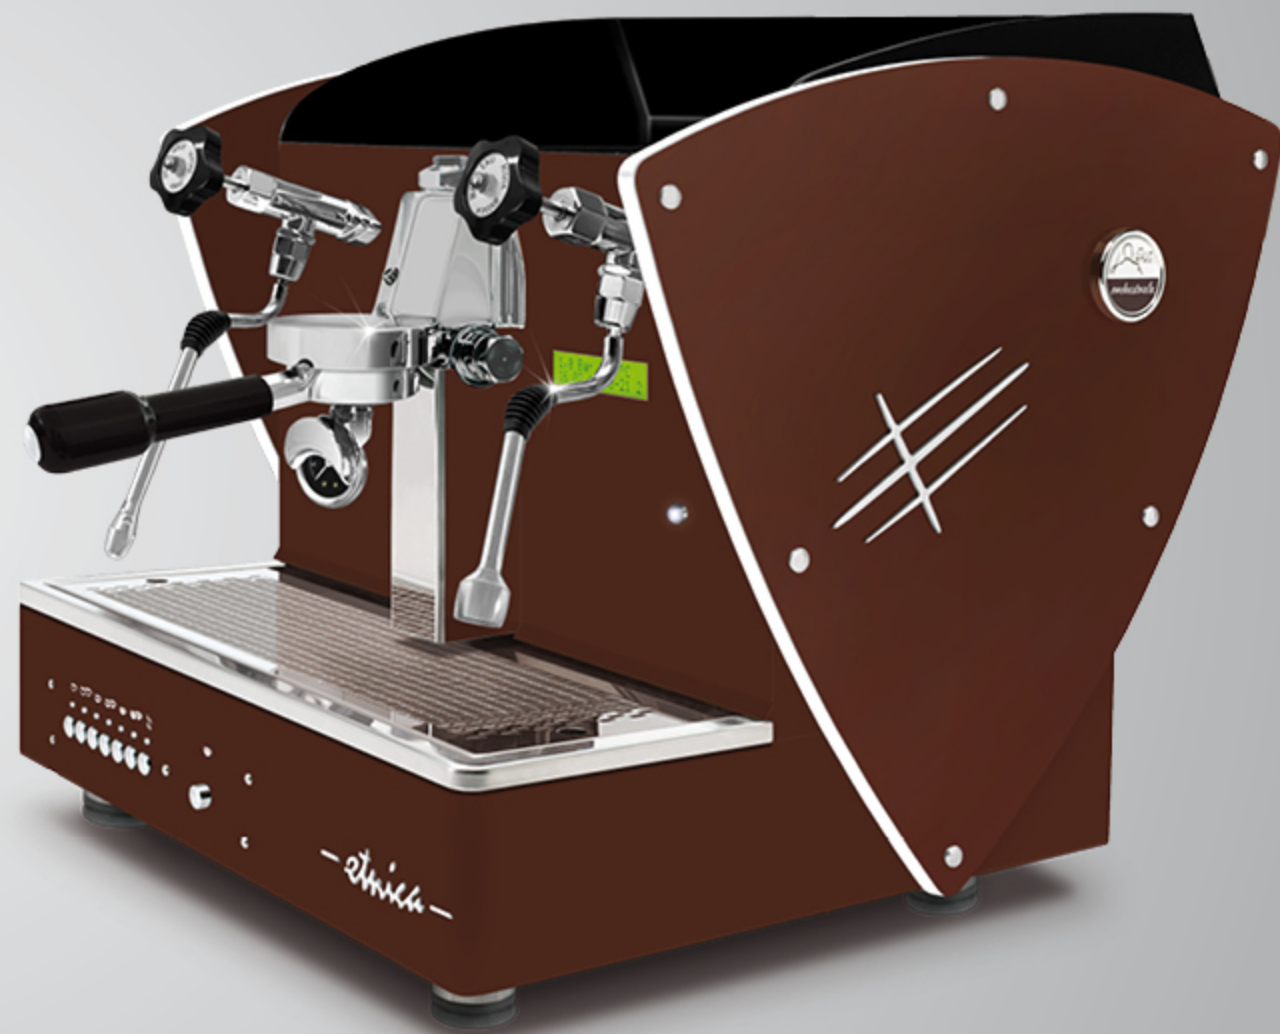

All rust brown
white methacrylate