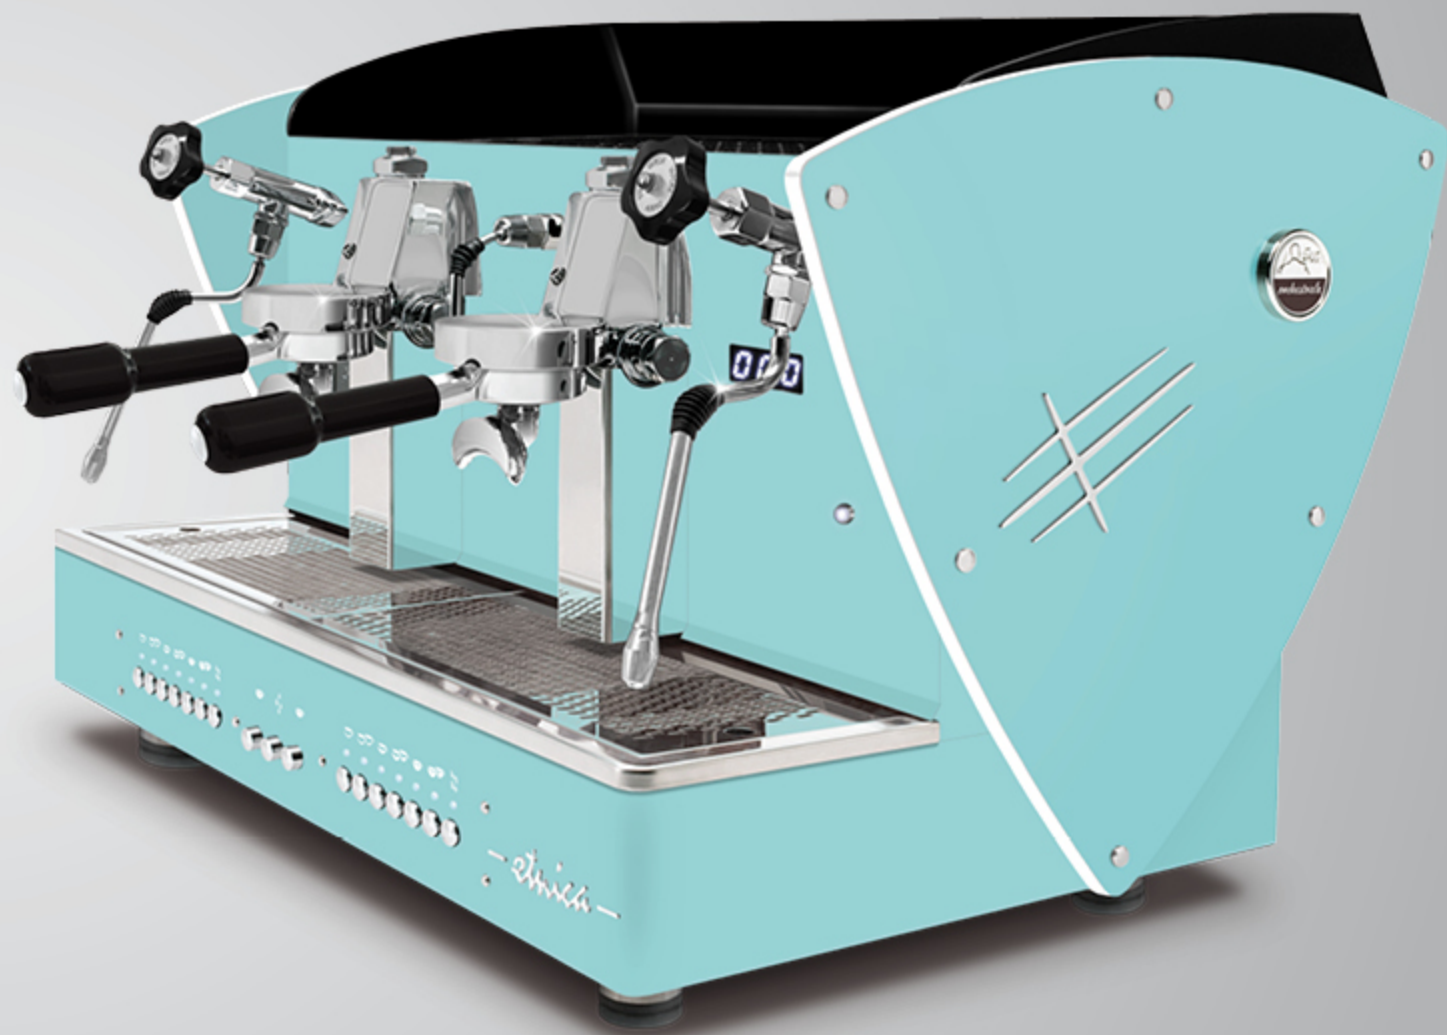

All blue Tiffany
red methacrylate

All blue Tiffany
white methacrylate