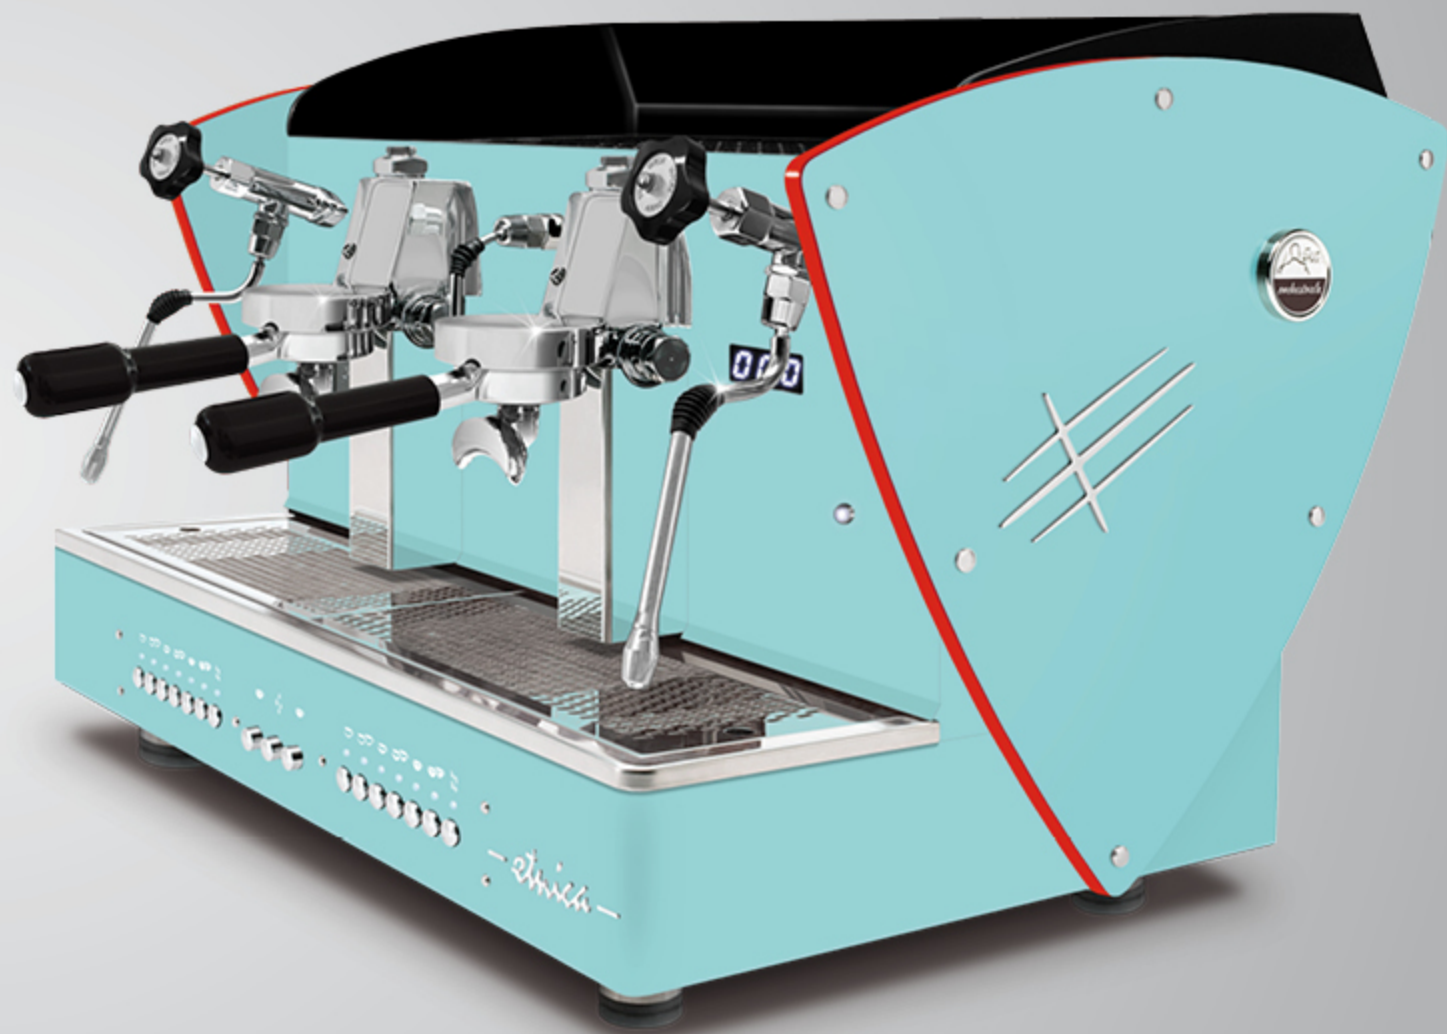

All blue Tiffany
orange methacrylate