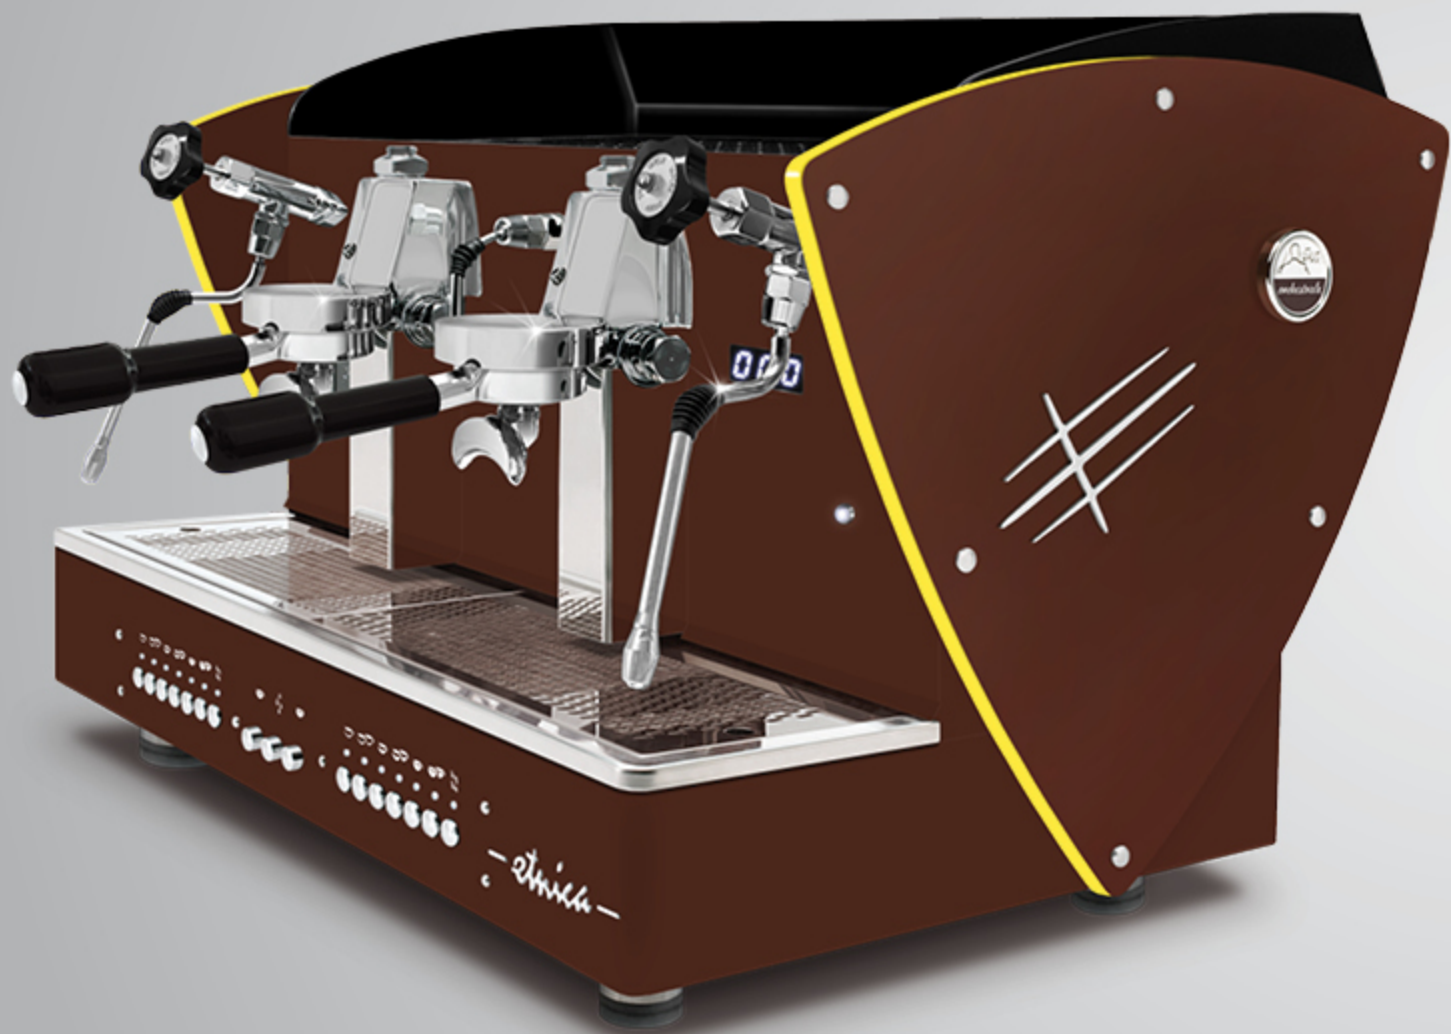

All rust brown matt
yellow methacrylate