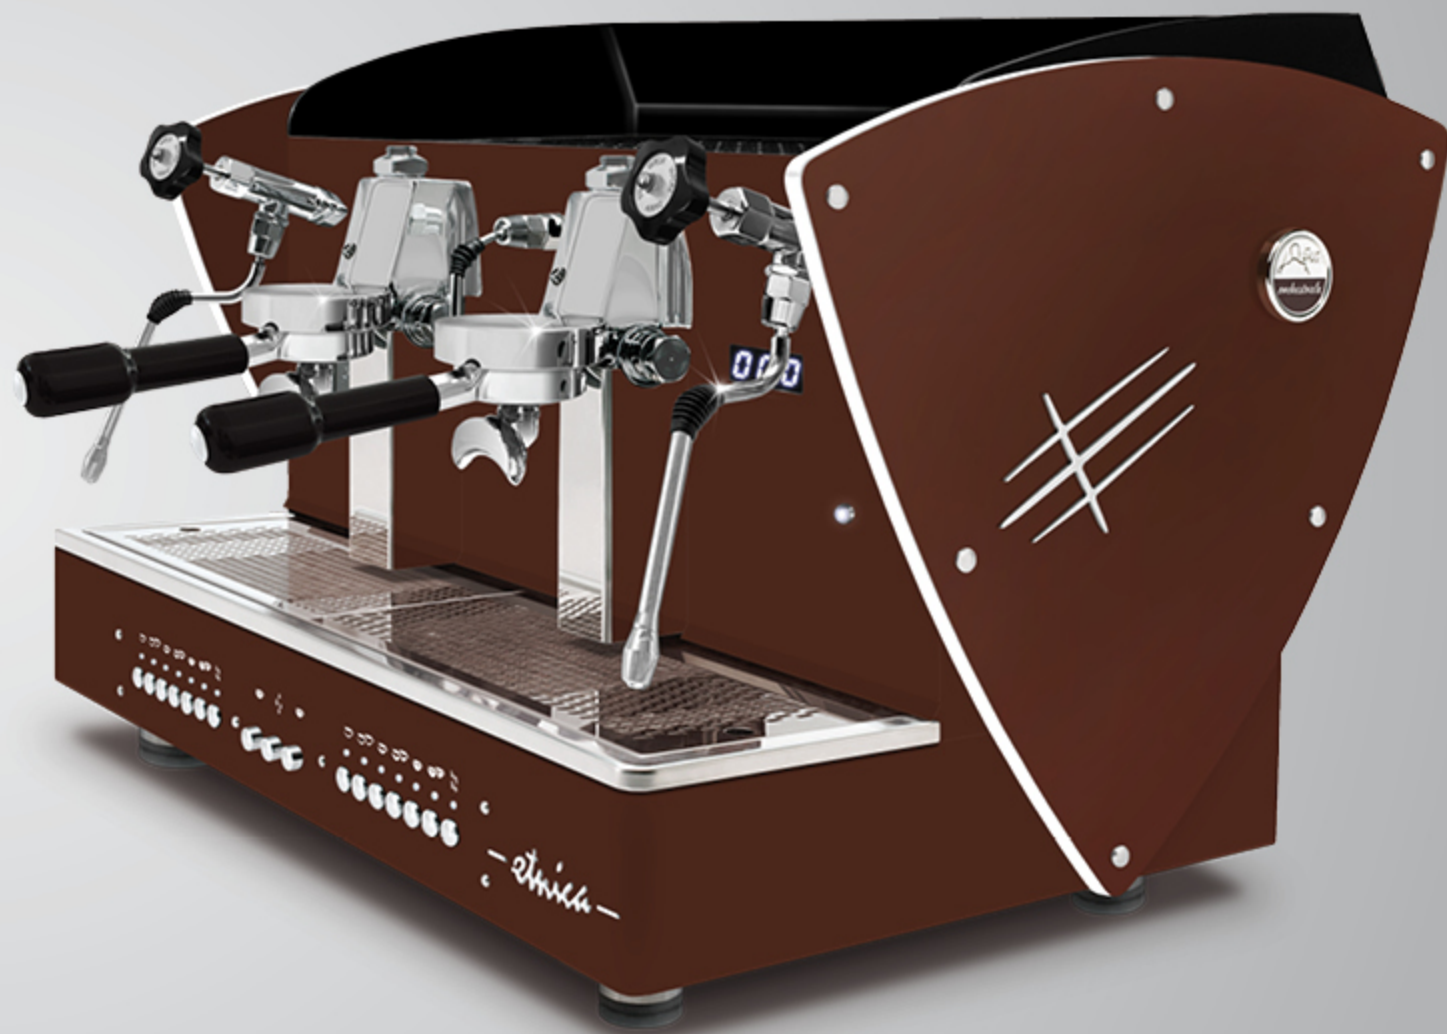

All rust brown
white methacrylate