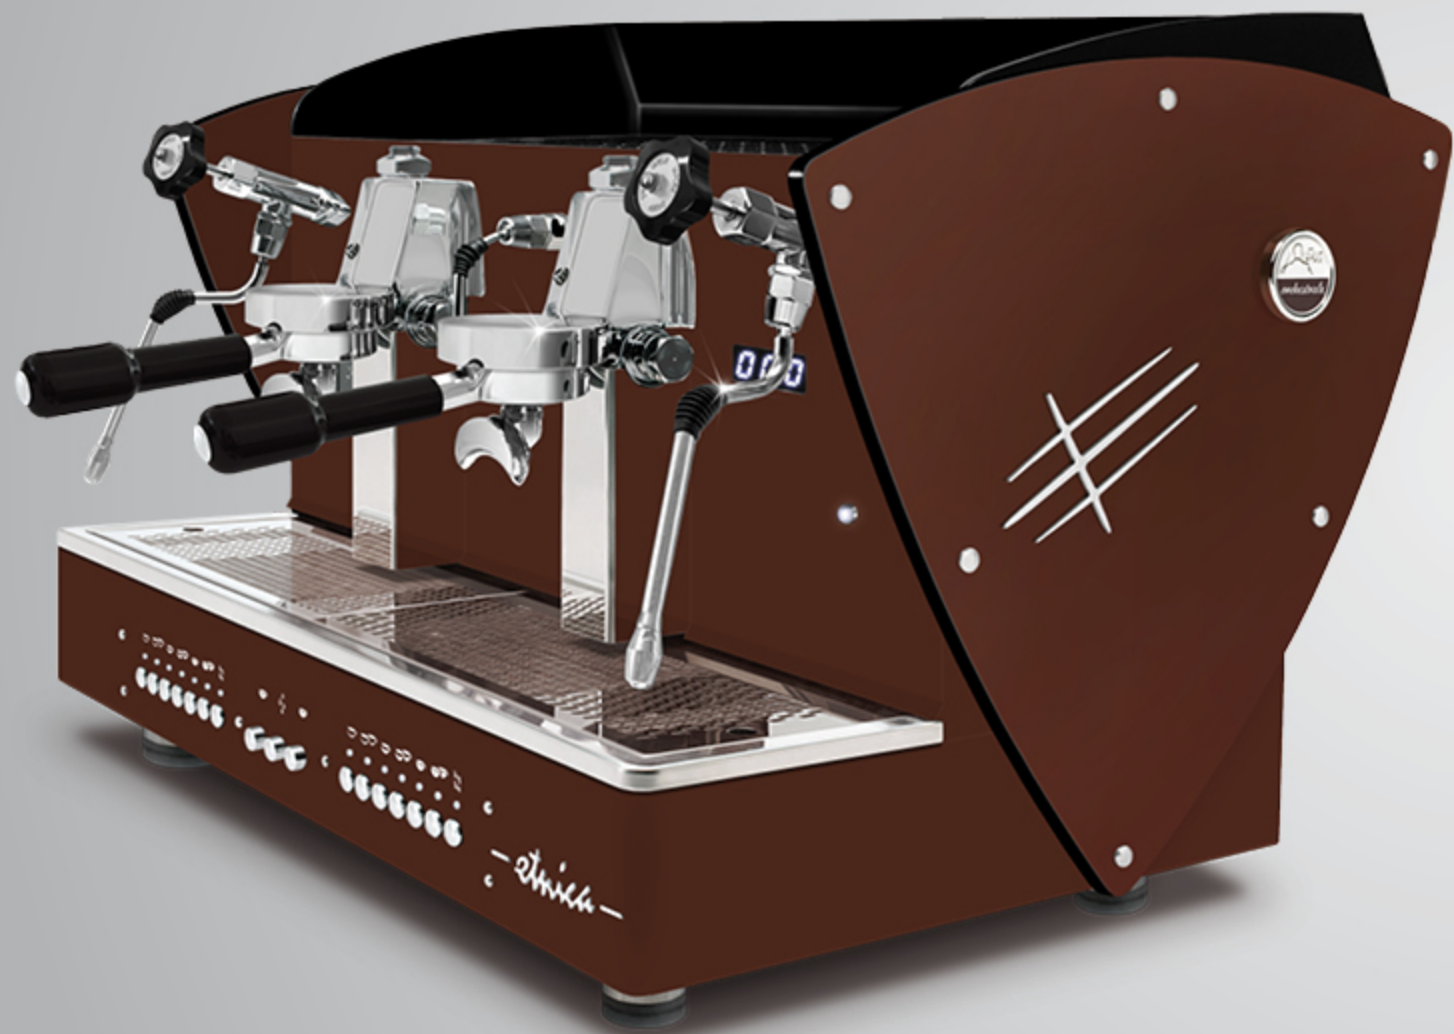

All rust brown
black methacrylate