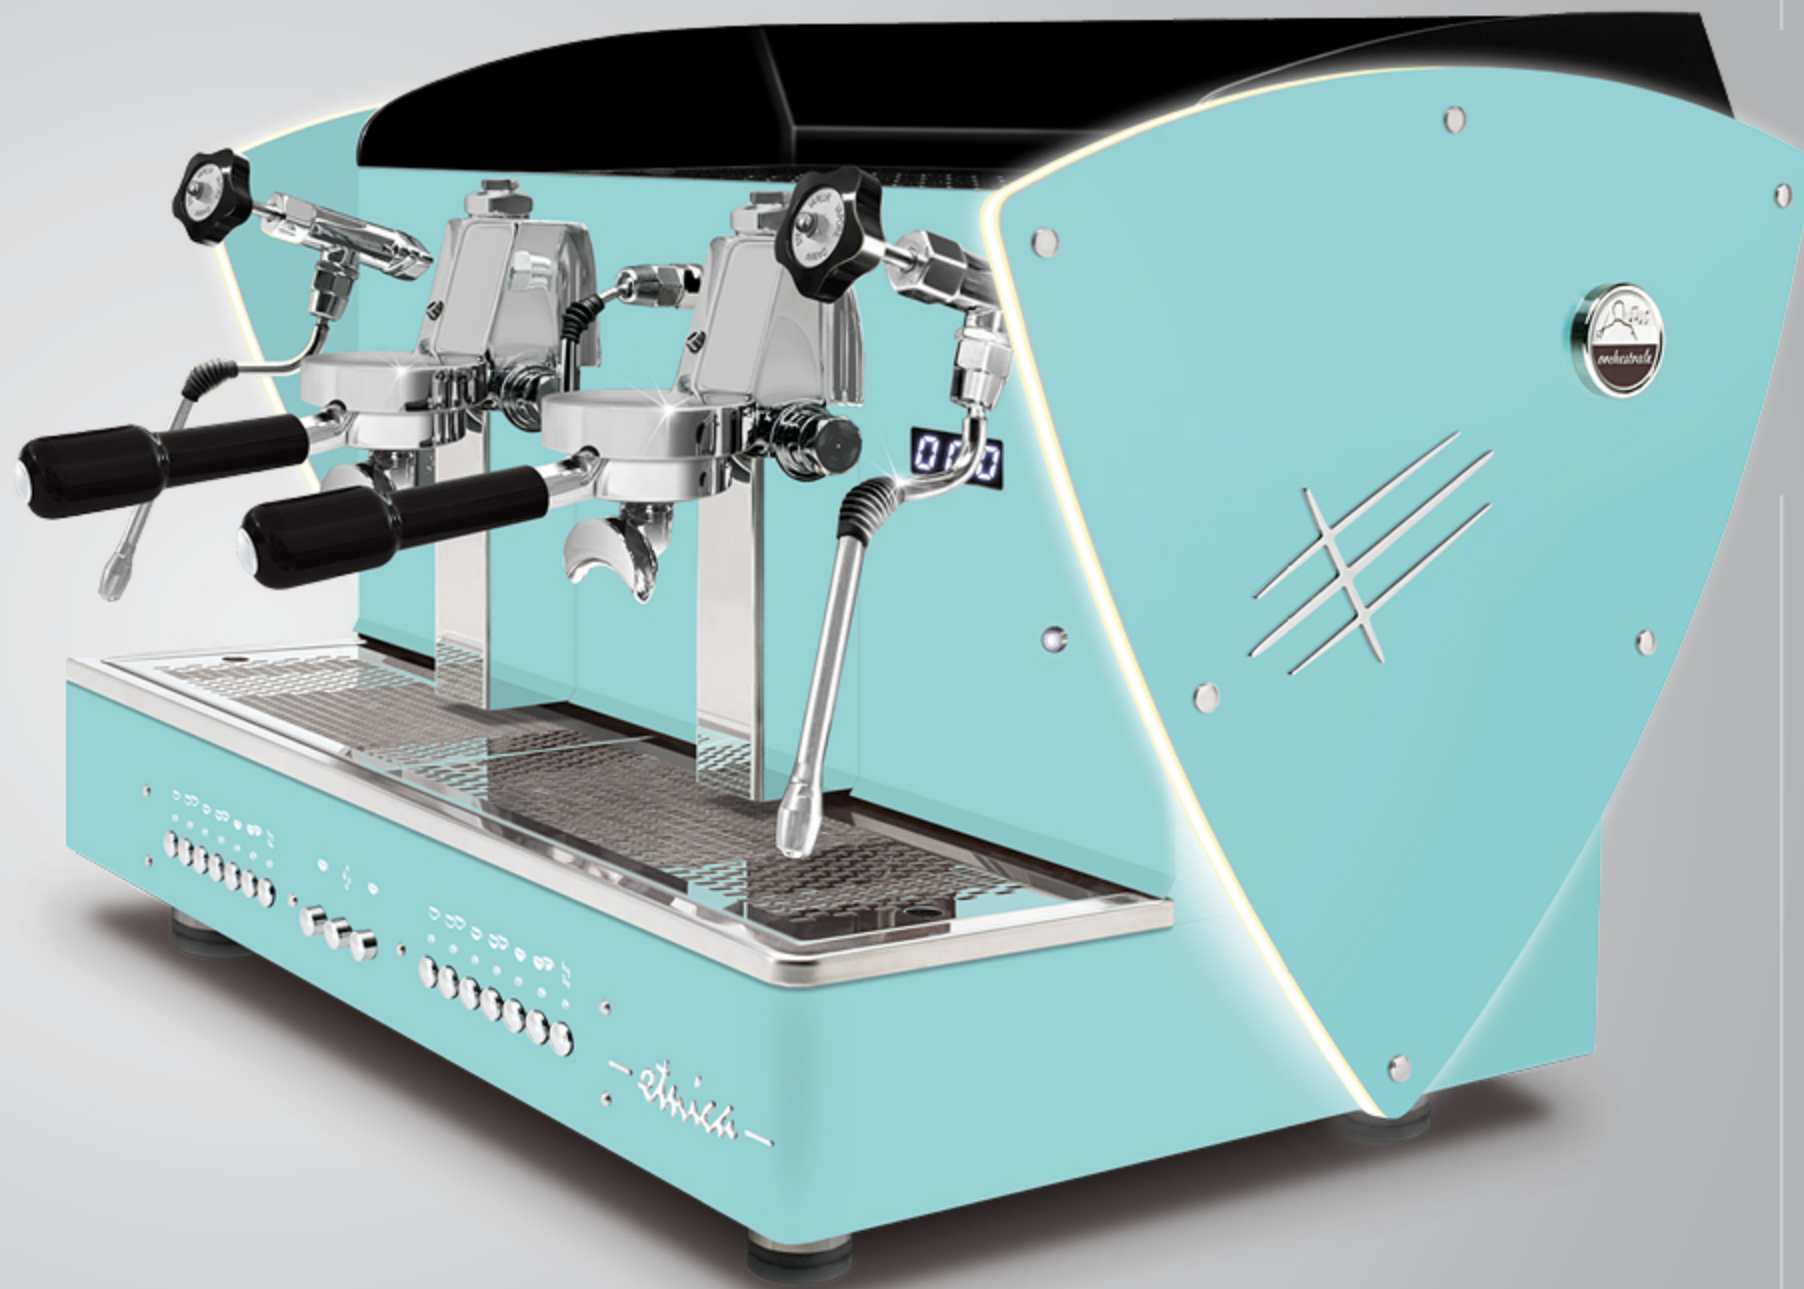

ALL BLUE TIFFANY + LED LIGHT sides

AUTOMATIC · SEMIAUTOMATIC
2 gr

With LED back light satin methacrylate outlines.

These outlines are also available with all other aesthetic optional (except for nut wood sides): satin steel sides, other painted sides and Limited Edition sides (super-mirror steel with satined texture).