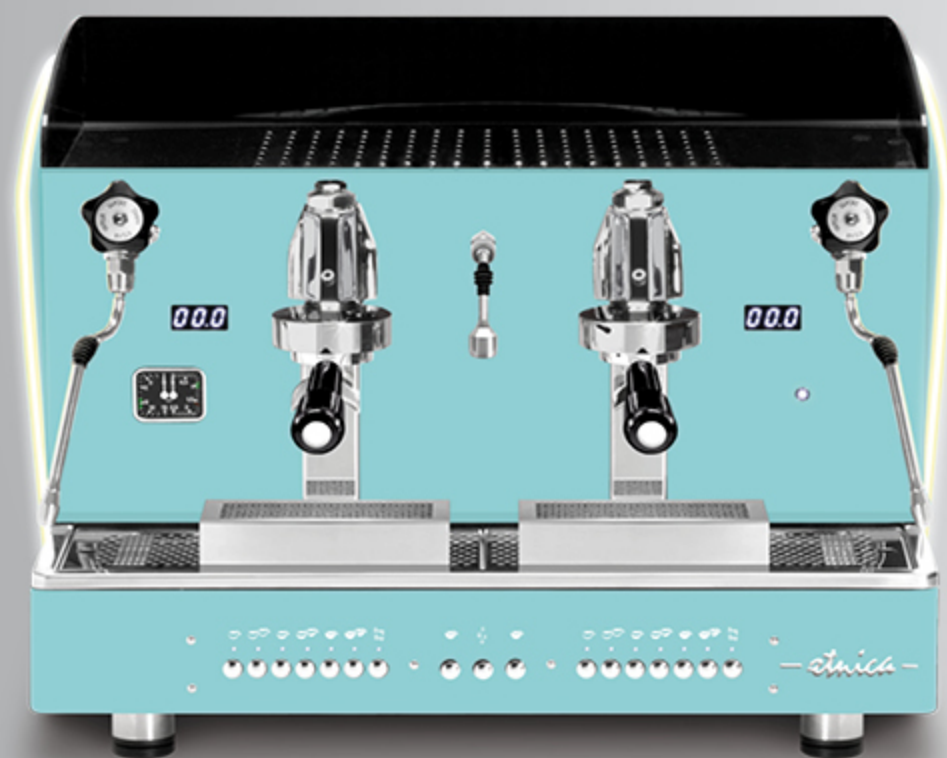

ALL BLUE TIFFANY + LED LIGHT sides

AUTOMATIC · SEMIAUTOMATIC
2 gr

With LED back light satin methacrylate outlines.

These outlines are also available with all other aesthetic optional (except for nut wood sides): satin steel sides, other painted sides and Limited Edition sides (super-mirror steel with satined texture).