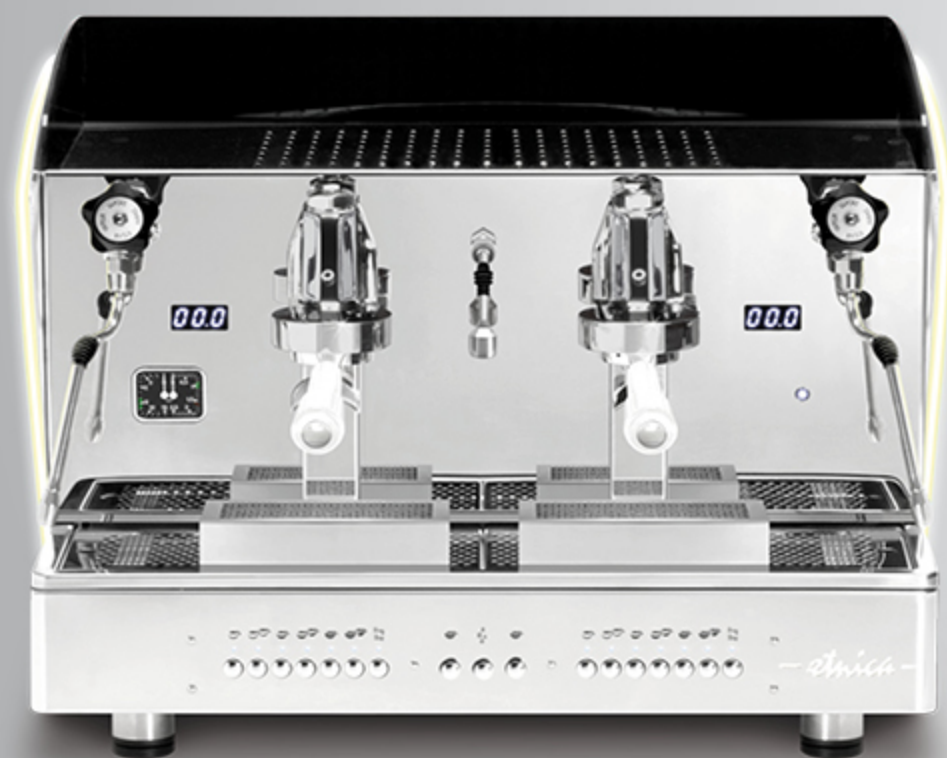

BLUE TIFFANY + LED LIGHT sides

With LED back light satin methacrylate outlines.

These outlines are also available with all other aesthetic optional (except for nut wood sides): satin steel sides, other painted sides and Limited Edition sides (super-mirror steel with satined texture).

AUTOMATIC · SEMIAUTOMATIC
2 gr

Optional:
white handles