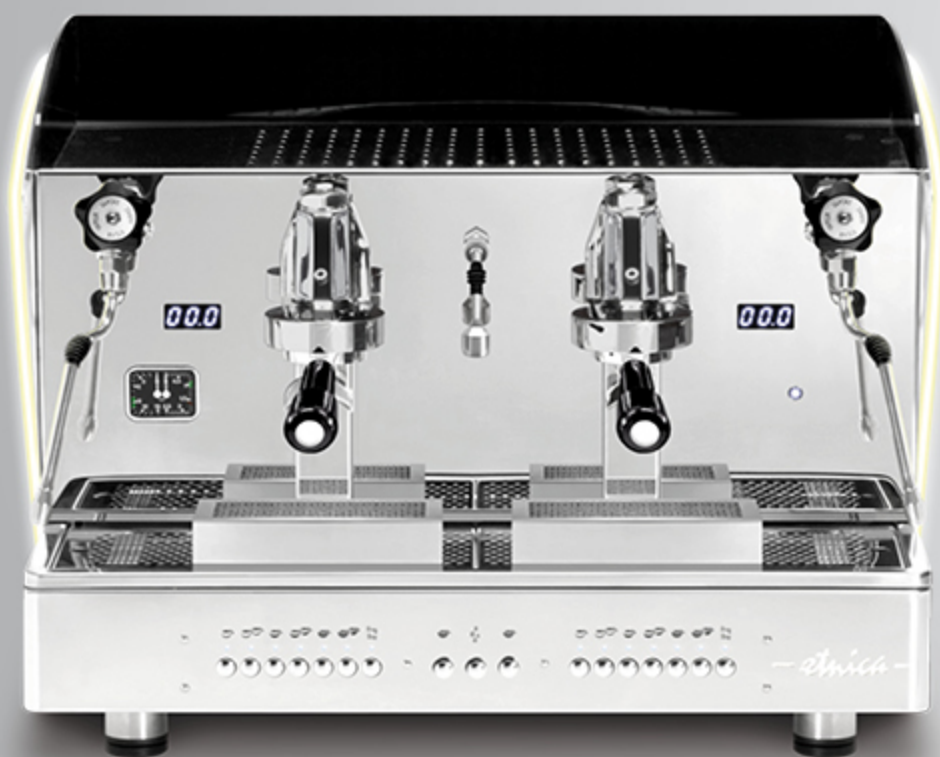

LIMITED EDITION + LED LIGHT sides

AUTOMATIC · SEMIAUTOMATIC
2 gr

With LED back light satin methacrylate outlines.

These outlines are also available with all other aesthetic optional (except for nut wood sides): satin steel sides, other painted sides and Limited Edition sides (super-mirror steel with satined texture).