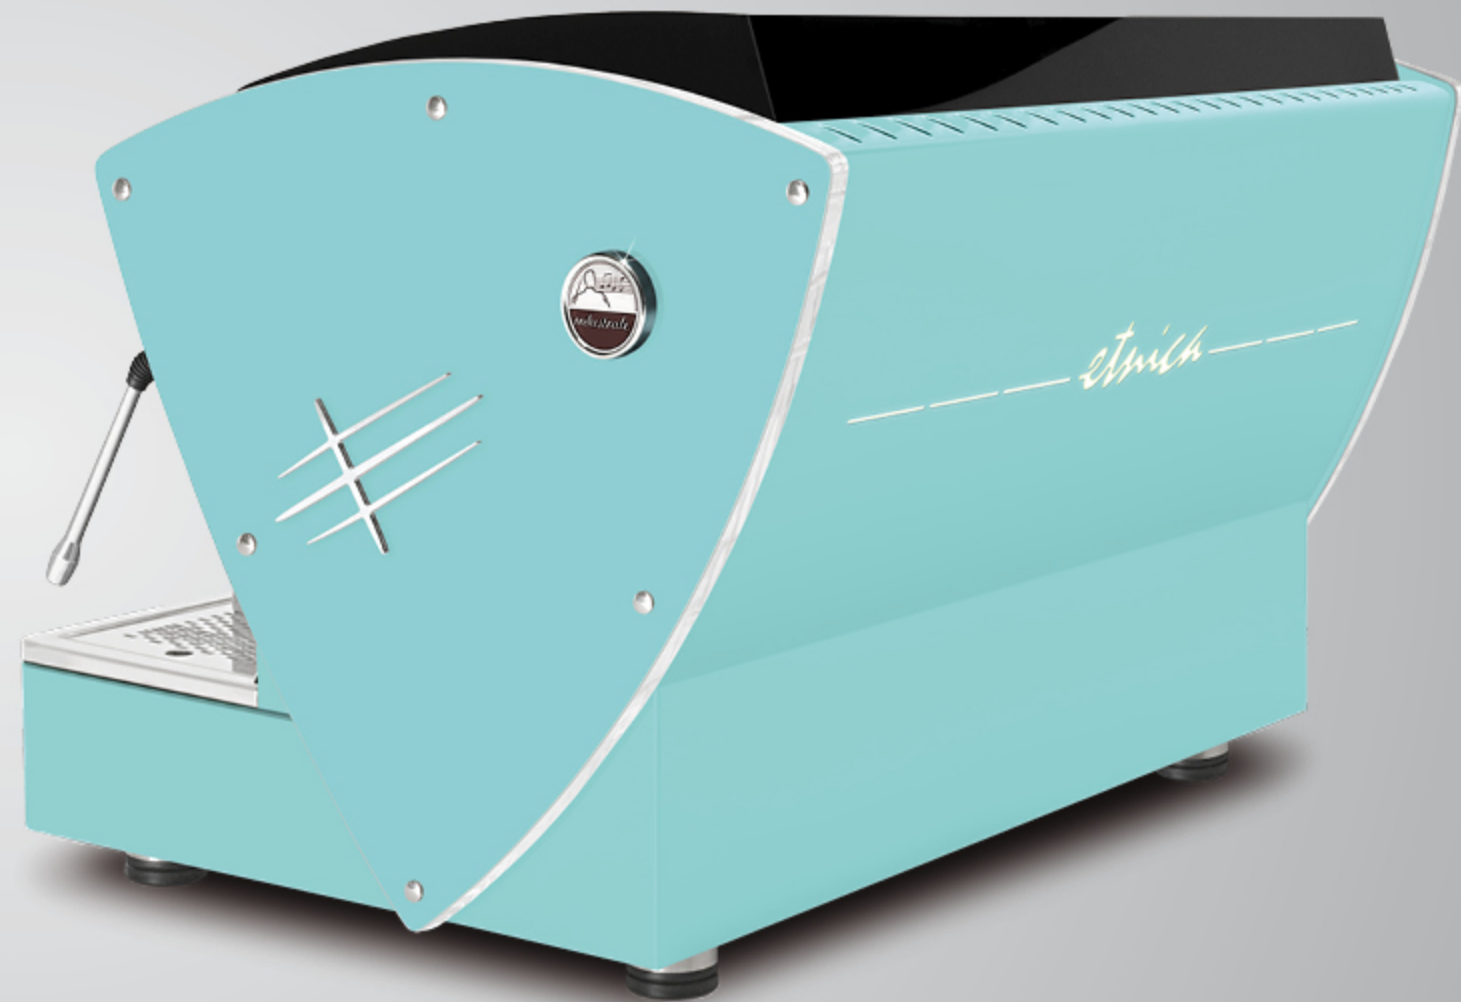

All blue Tiffany
transparent methacrylate