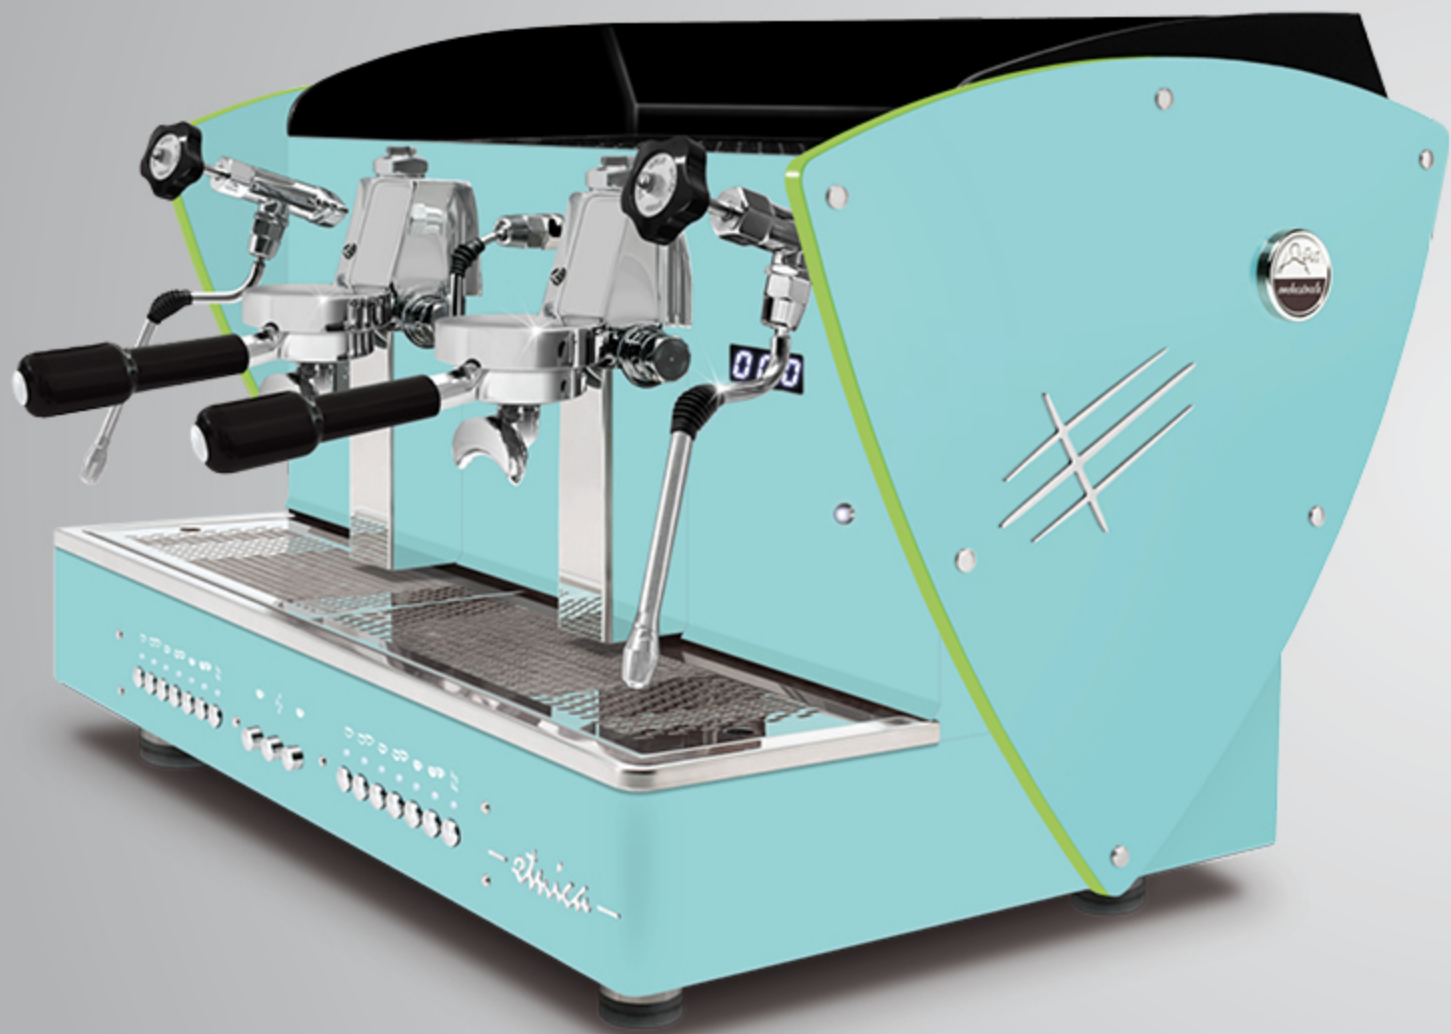

All blue Tiffany
yellow methacrylate