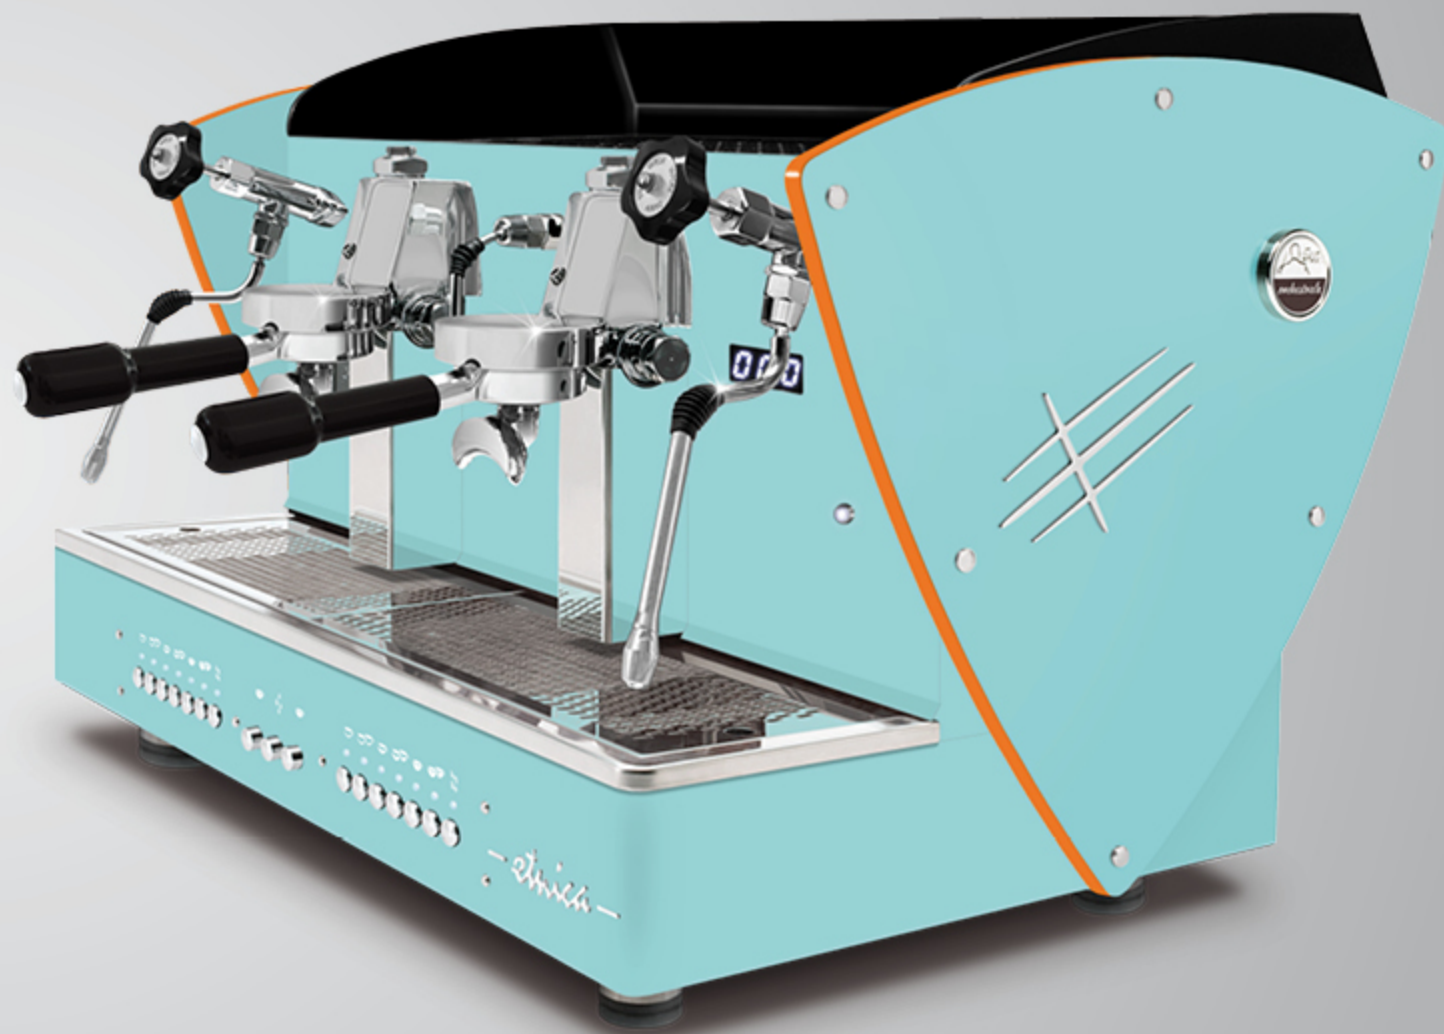

All blue Tiffany
violet methacrylate