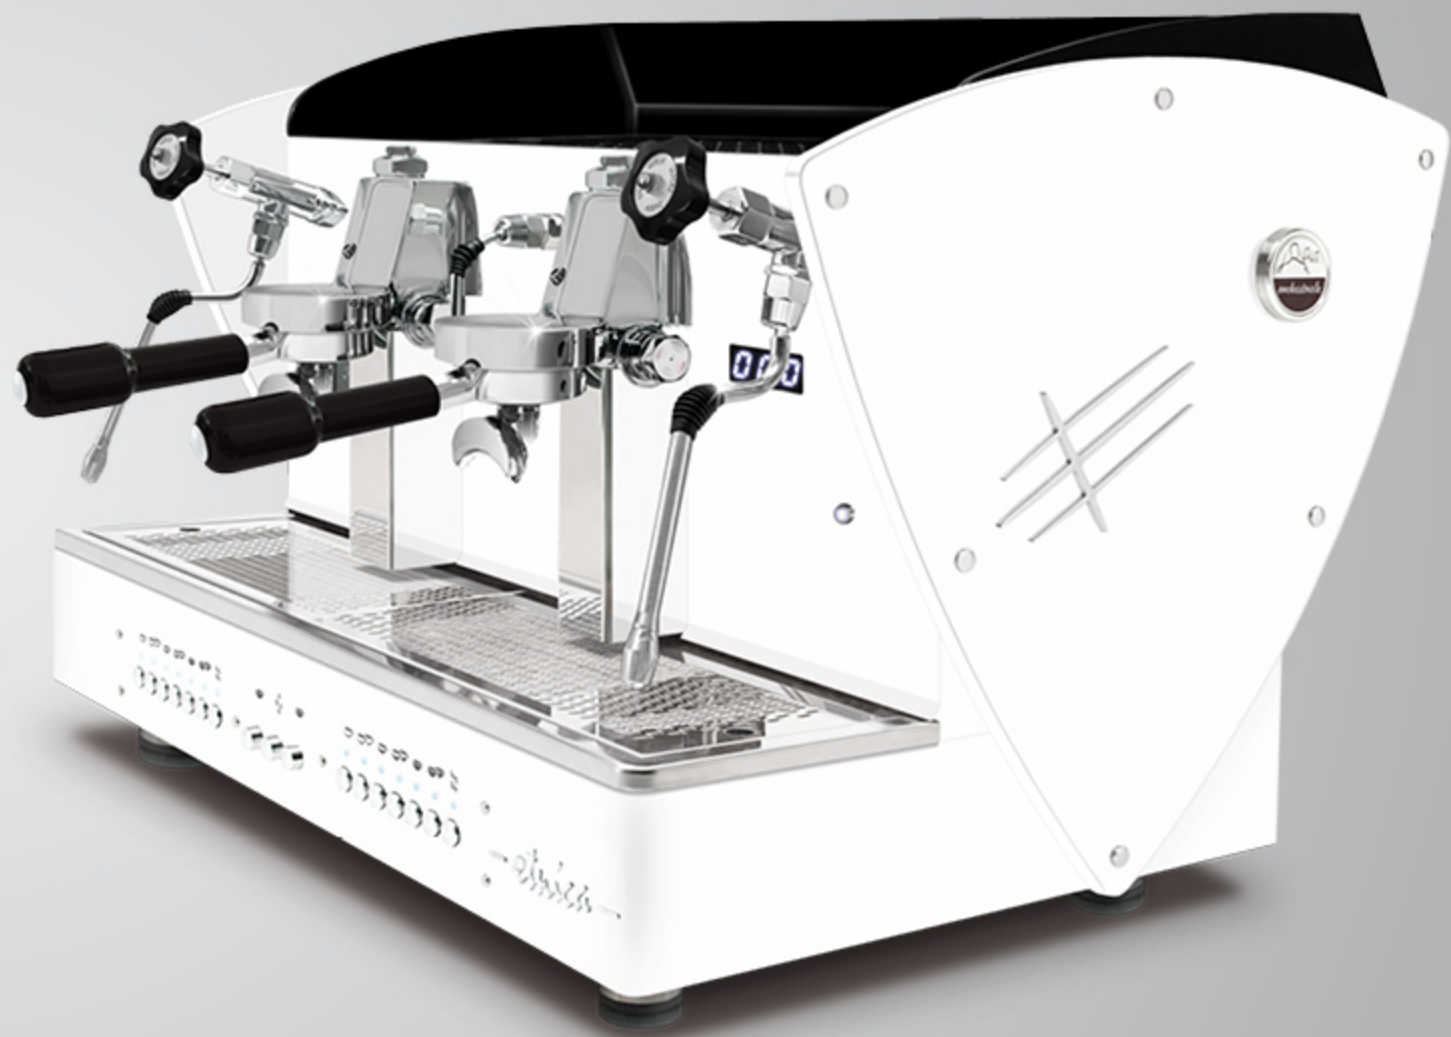

All white
white methacrylate