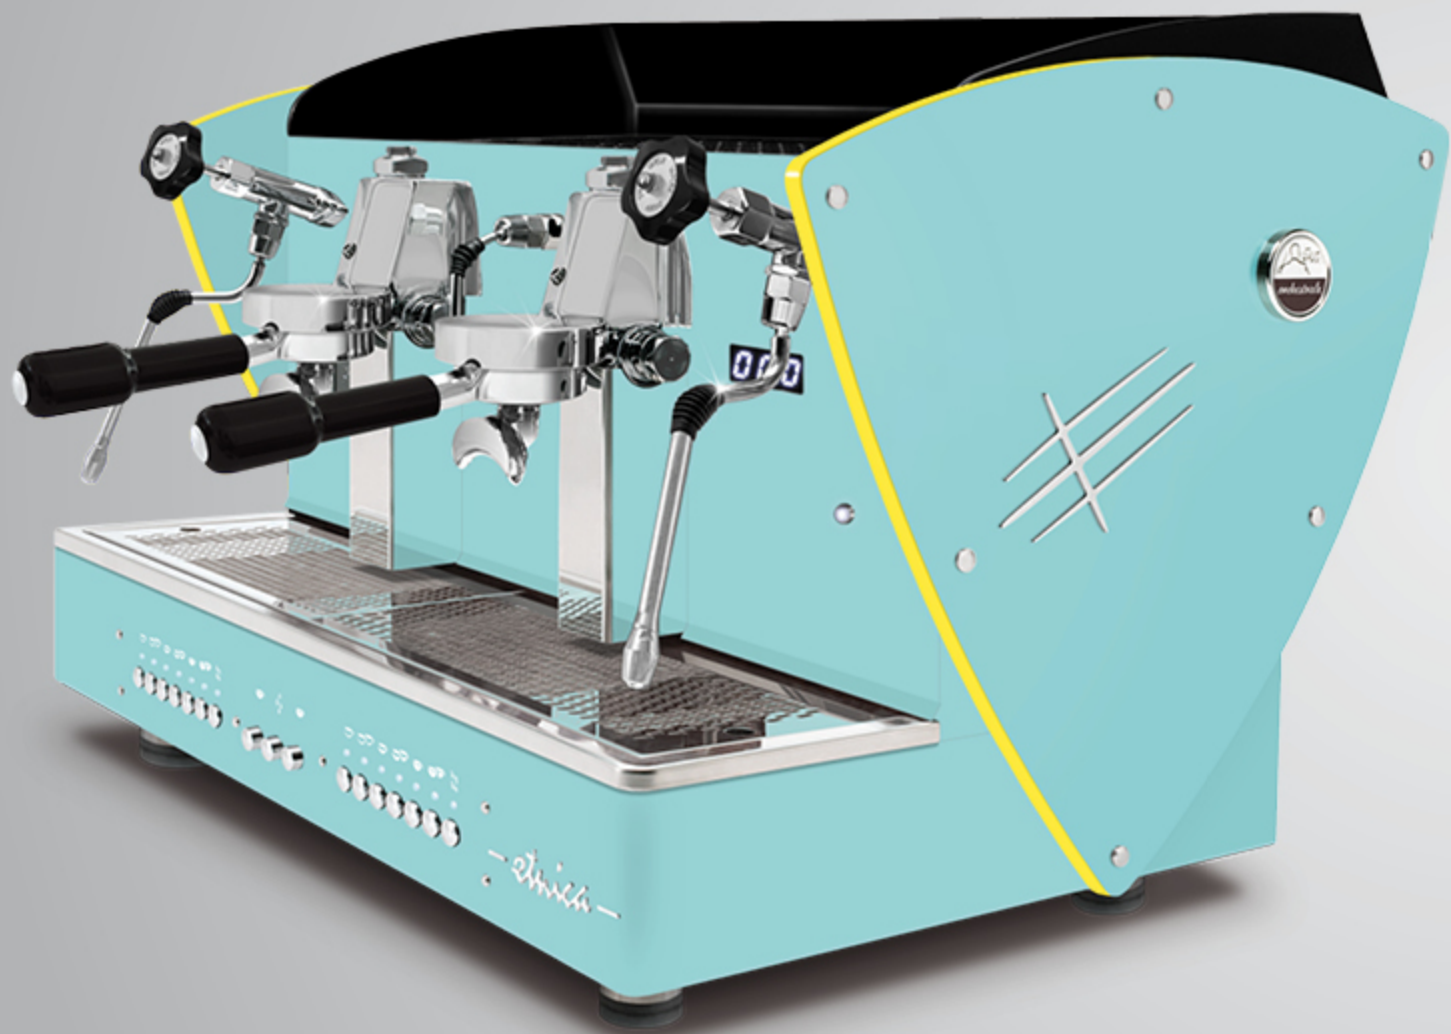

All blue Tiffany
blue methacrylate