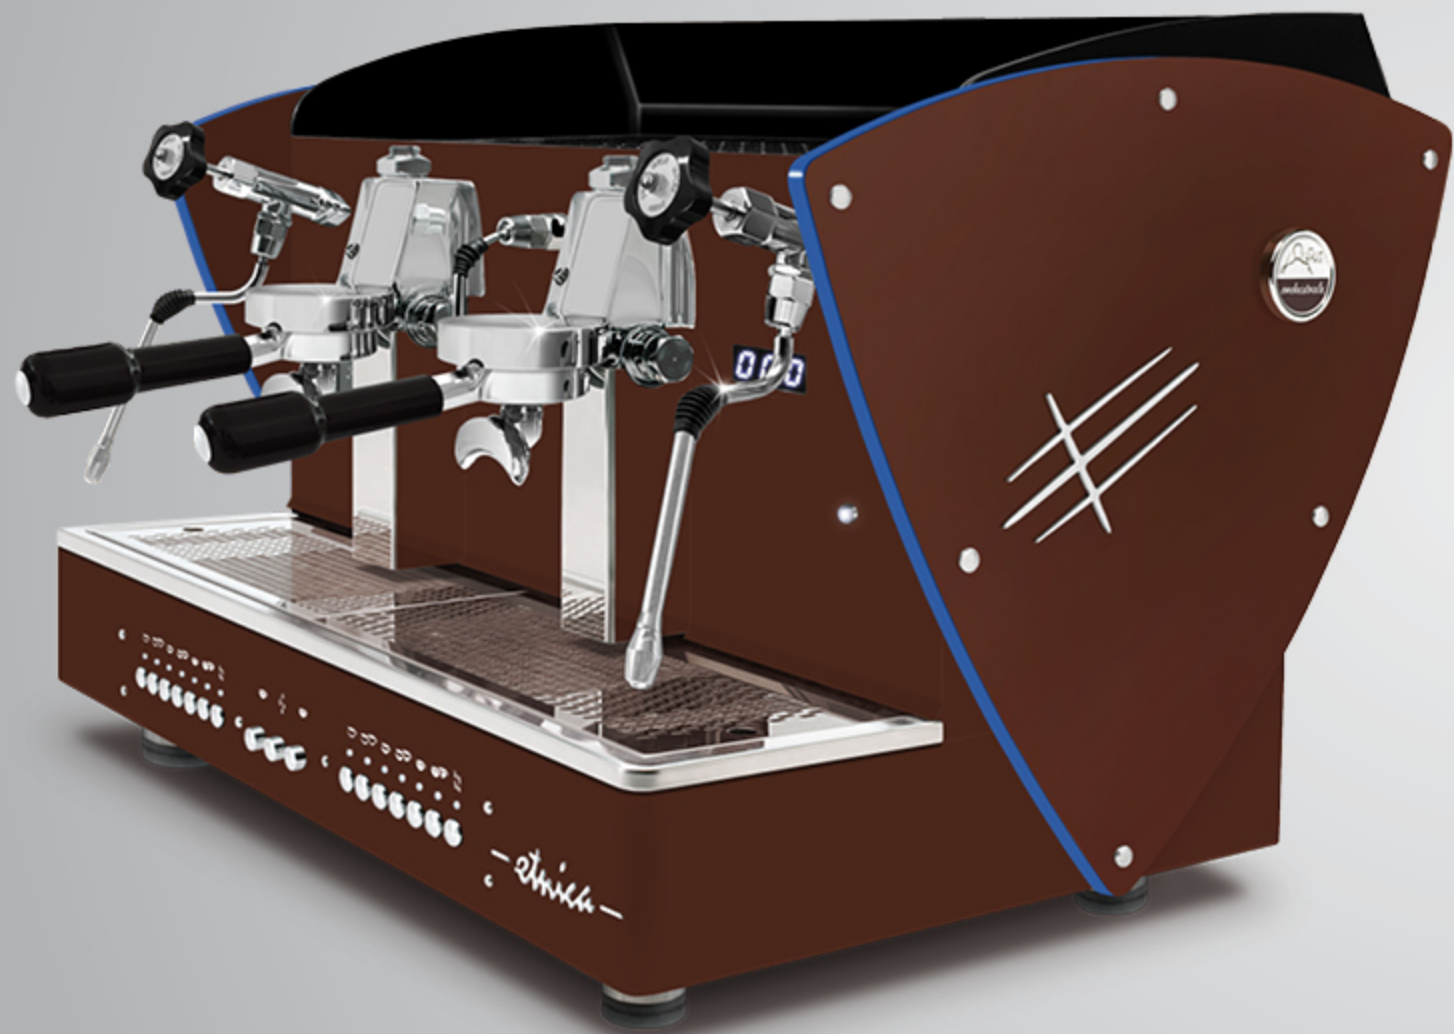

All rust brown
blue methacrylate