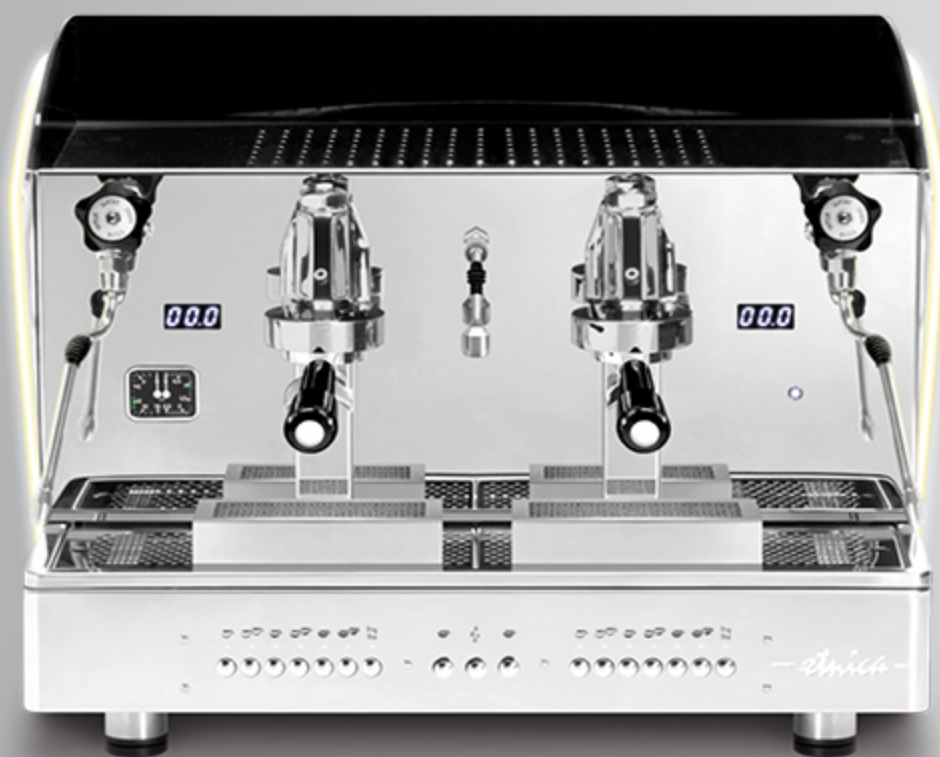

RUST BROWN + LED LIGHT sides

With LED back light satin methacrylate outlines.

These outlines are also available with all other aesthetic optional (except for nut wood sides): satin steel sides, other painted sides and Limited Edition sides (super-mirror steel with satined texture).

AUTOMATIC · SEMIAUTOMATIC
2 gr