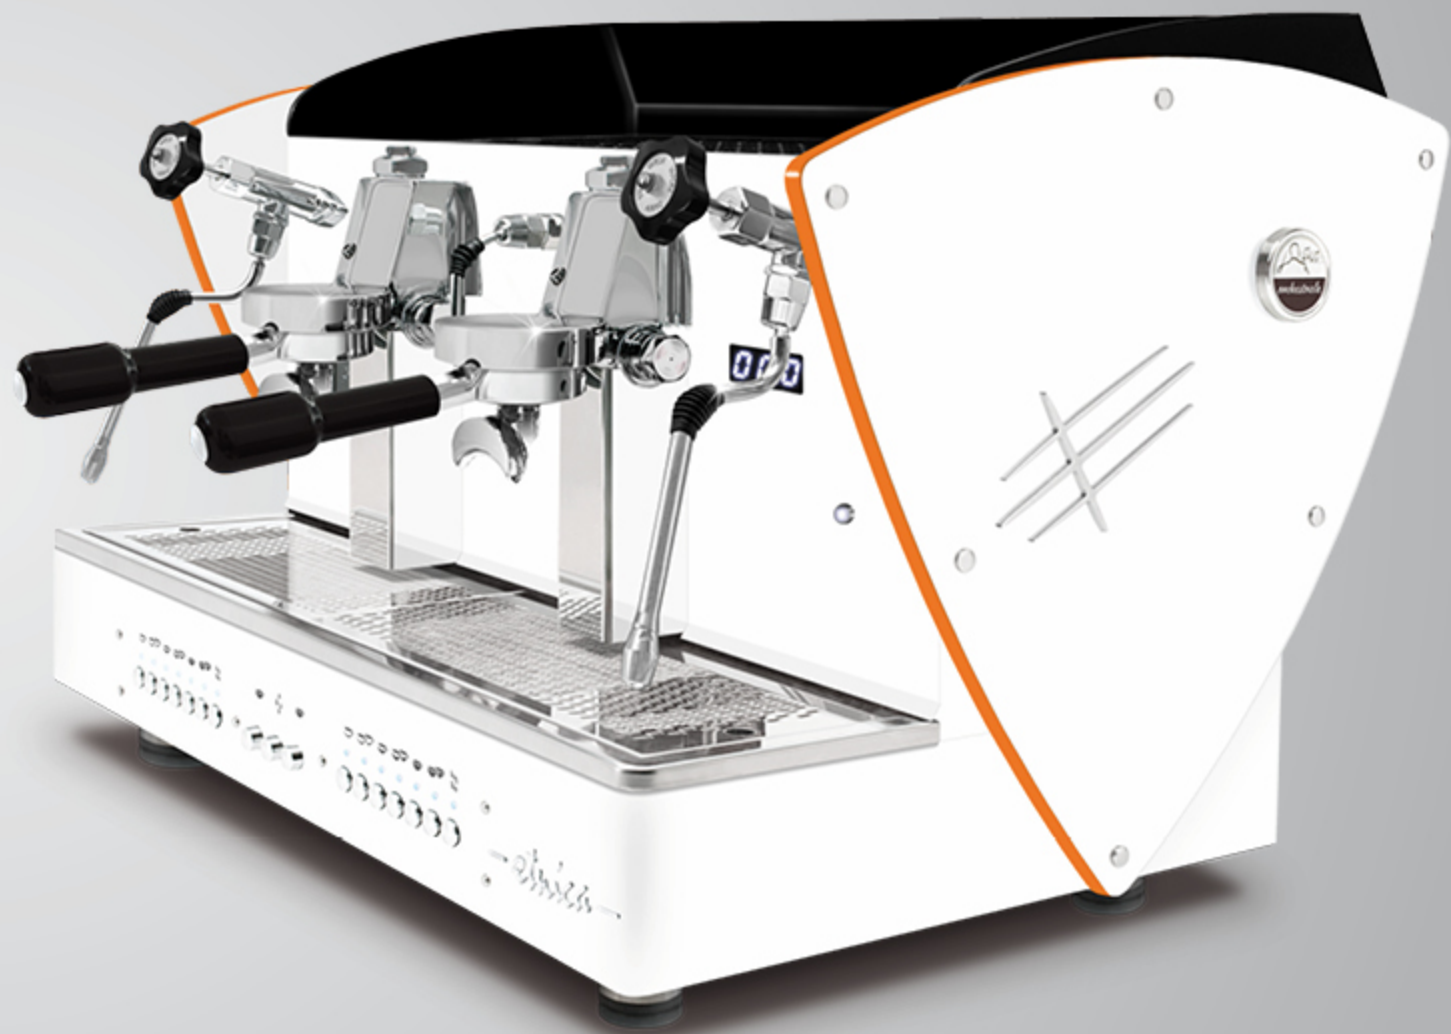

All white
orange methacrylate