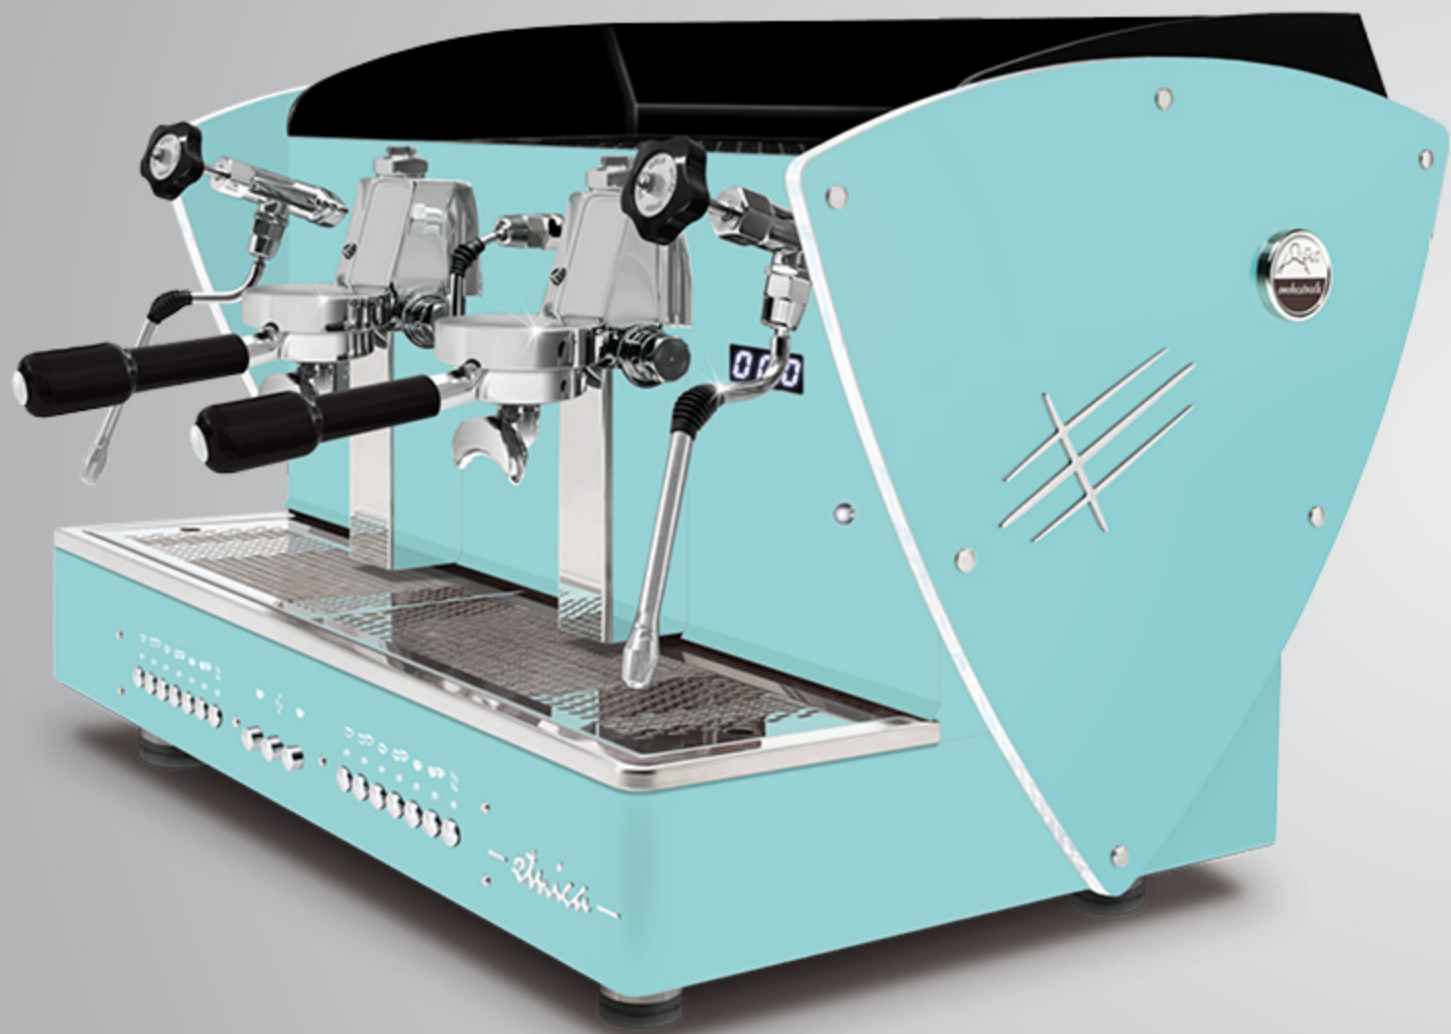

All blue Tiffany
transparent methacrylate