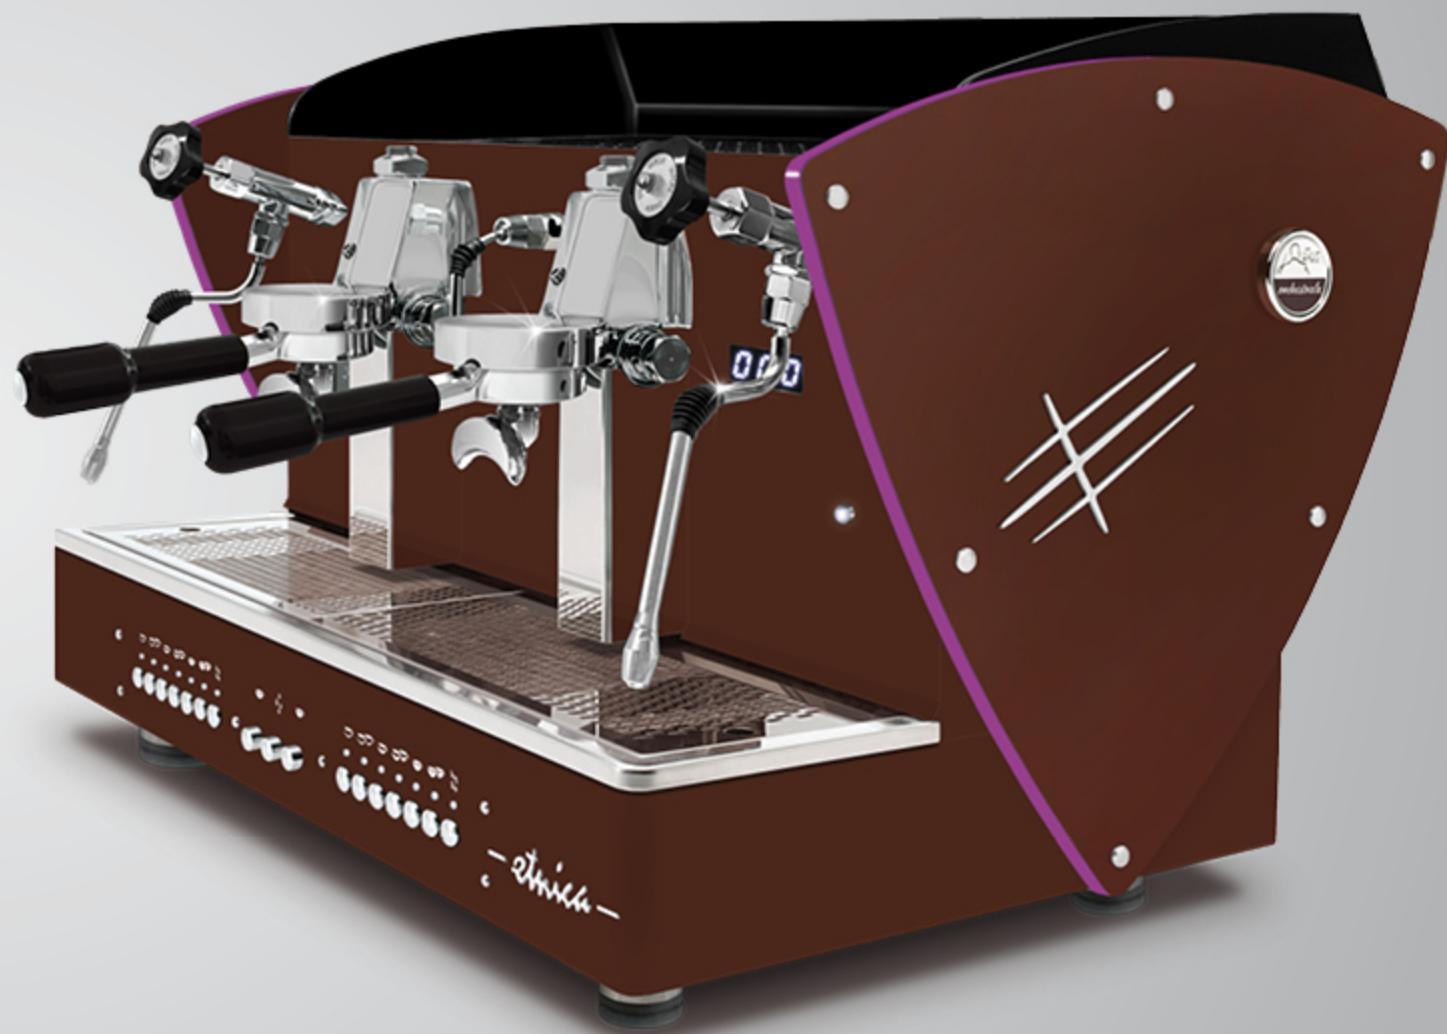

All rust brown
violet methacrylate