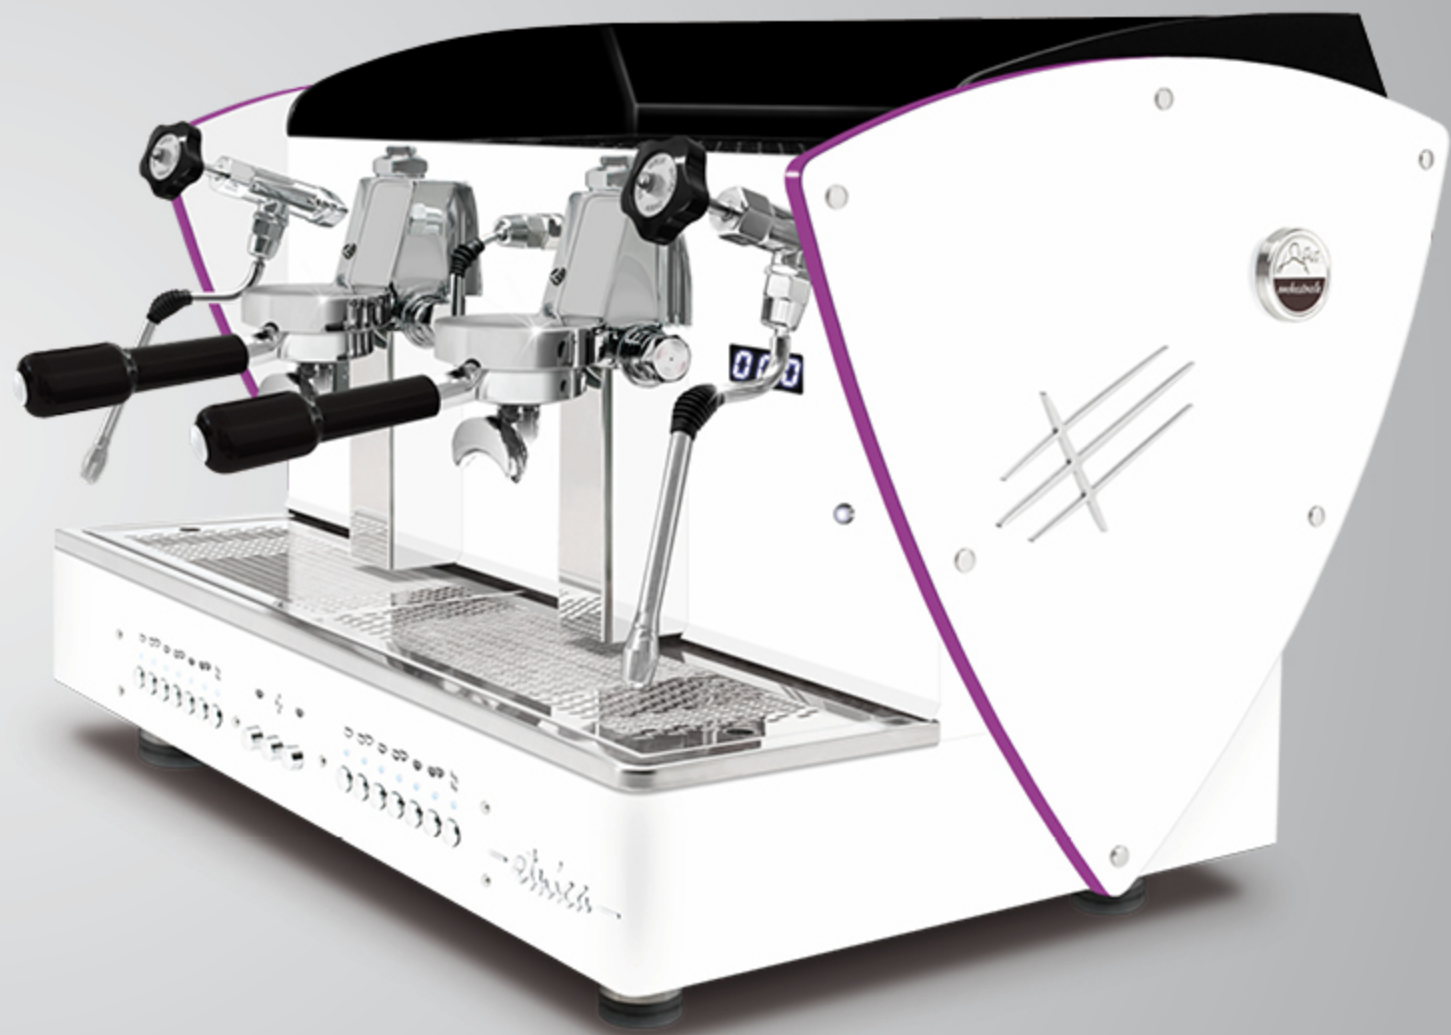

ALL WHITE + LED LIGHT sides

AUTOMATIC · SEMIAUTOMATIC
2 gr

With LED back light satin methacrylate outlines.

These outlines are also available with all other aesthetic optional (except for nut wood sides): satin steel sides, other painted sides and Limited Edition sides (super-mirror steel with satined texture).