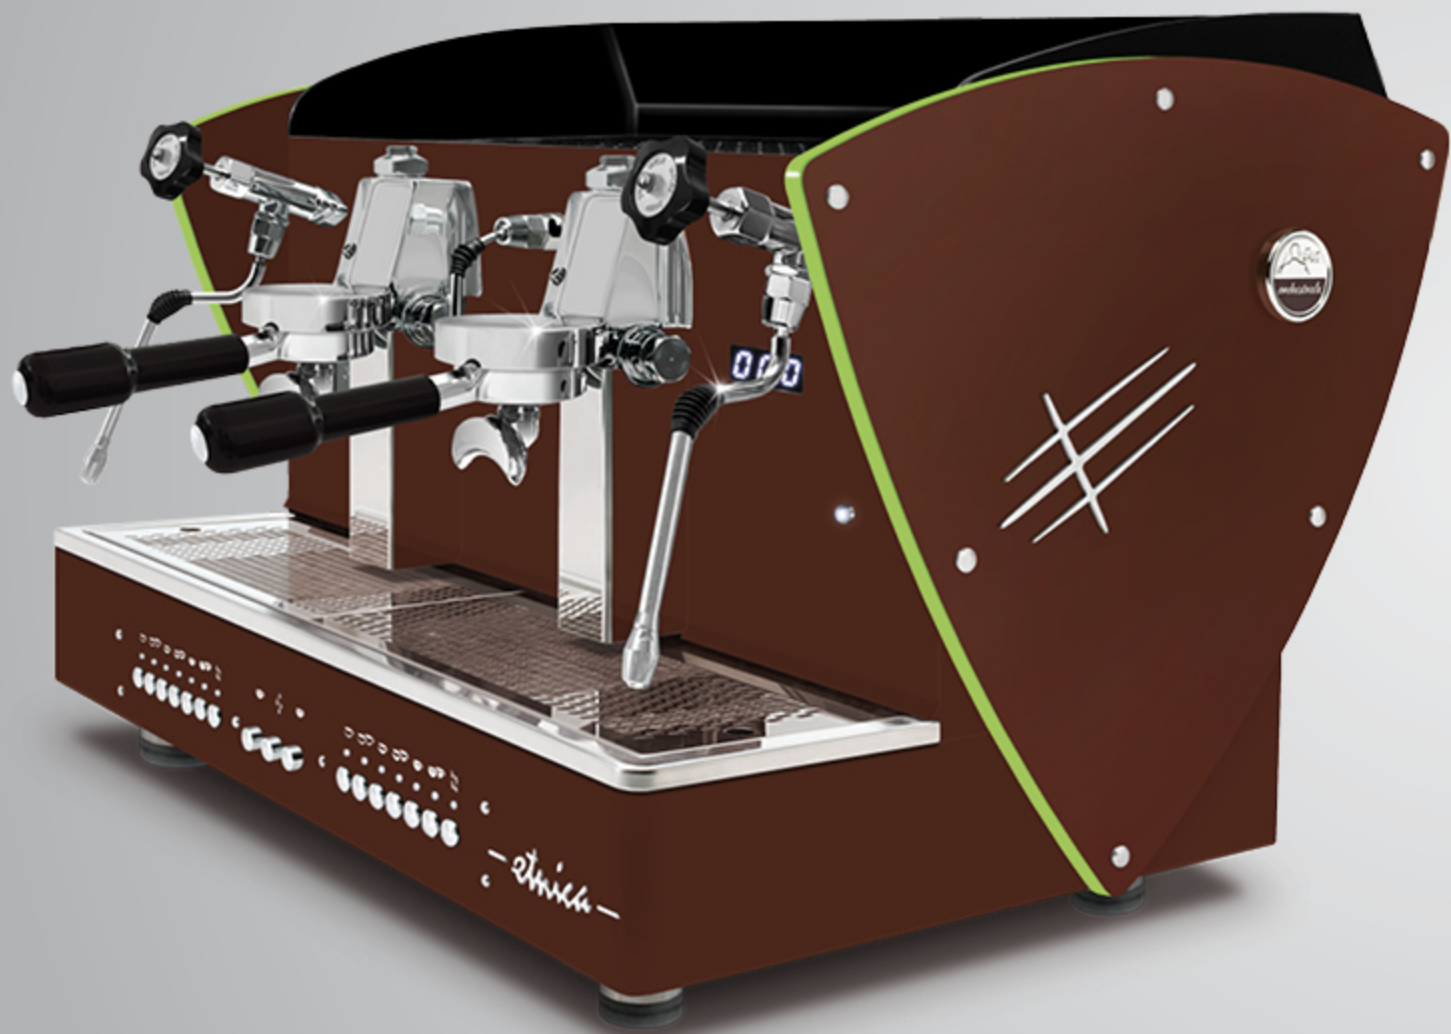

All rust brown
green methacrylate