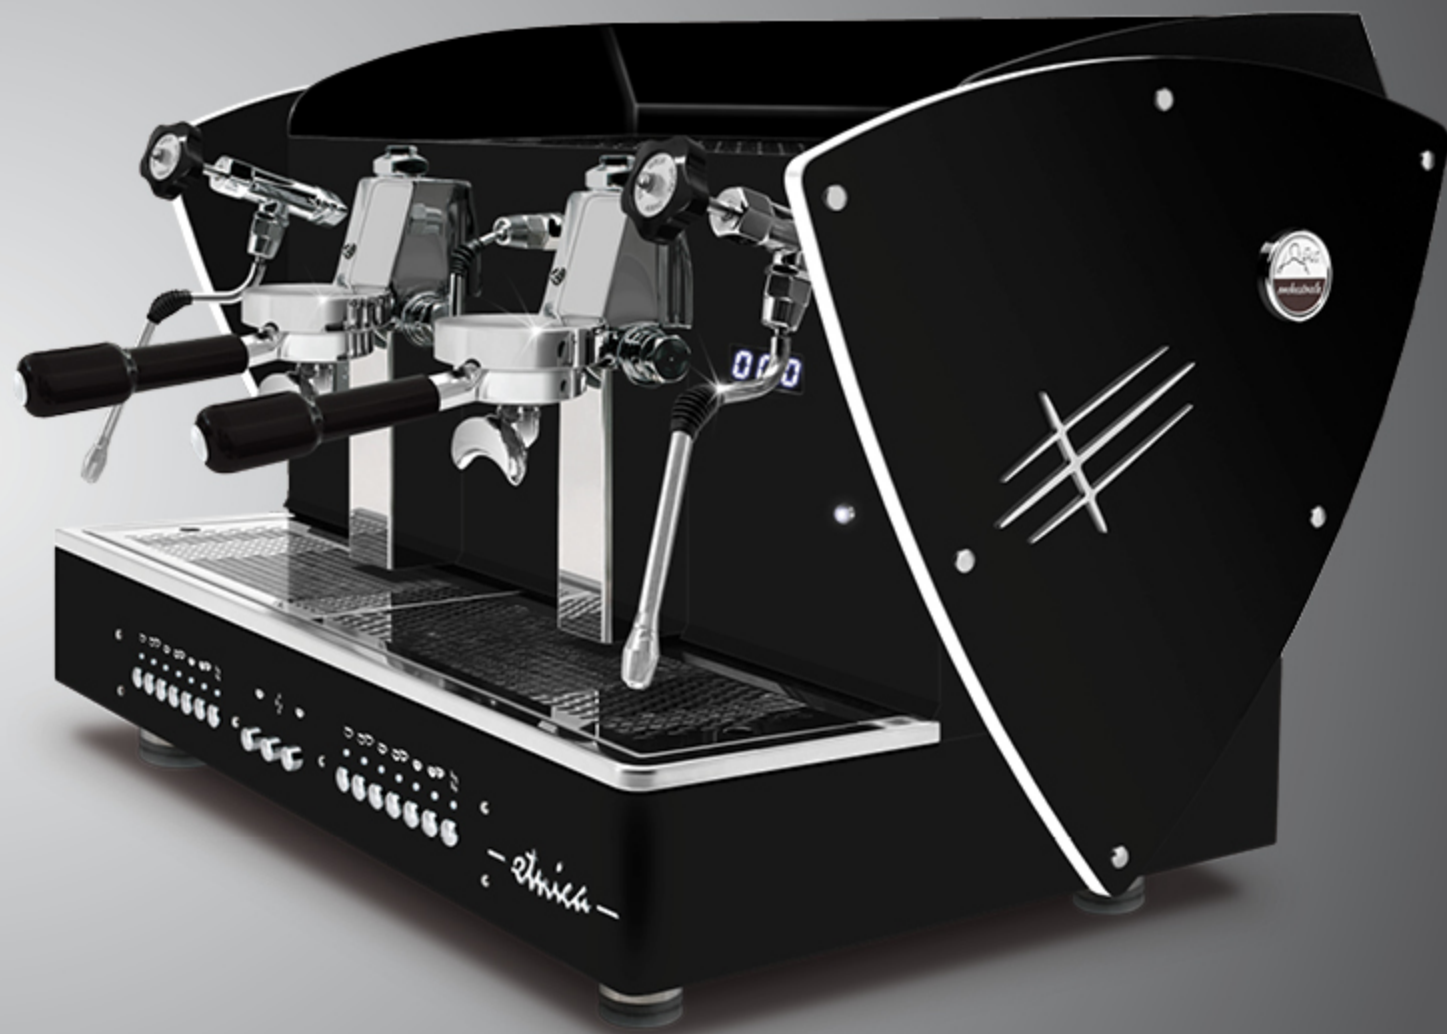

All black
white methacrylate