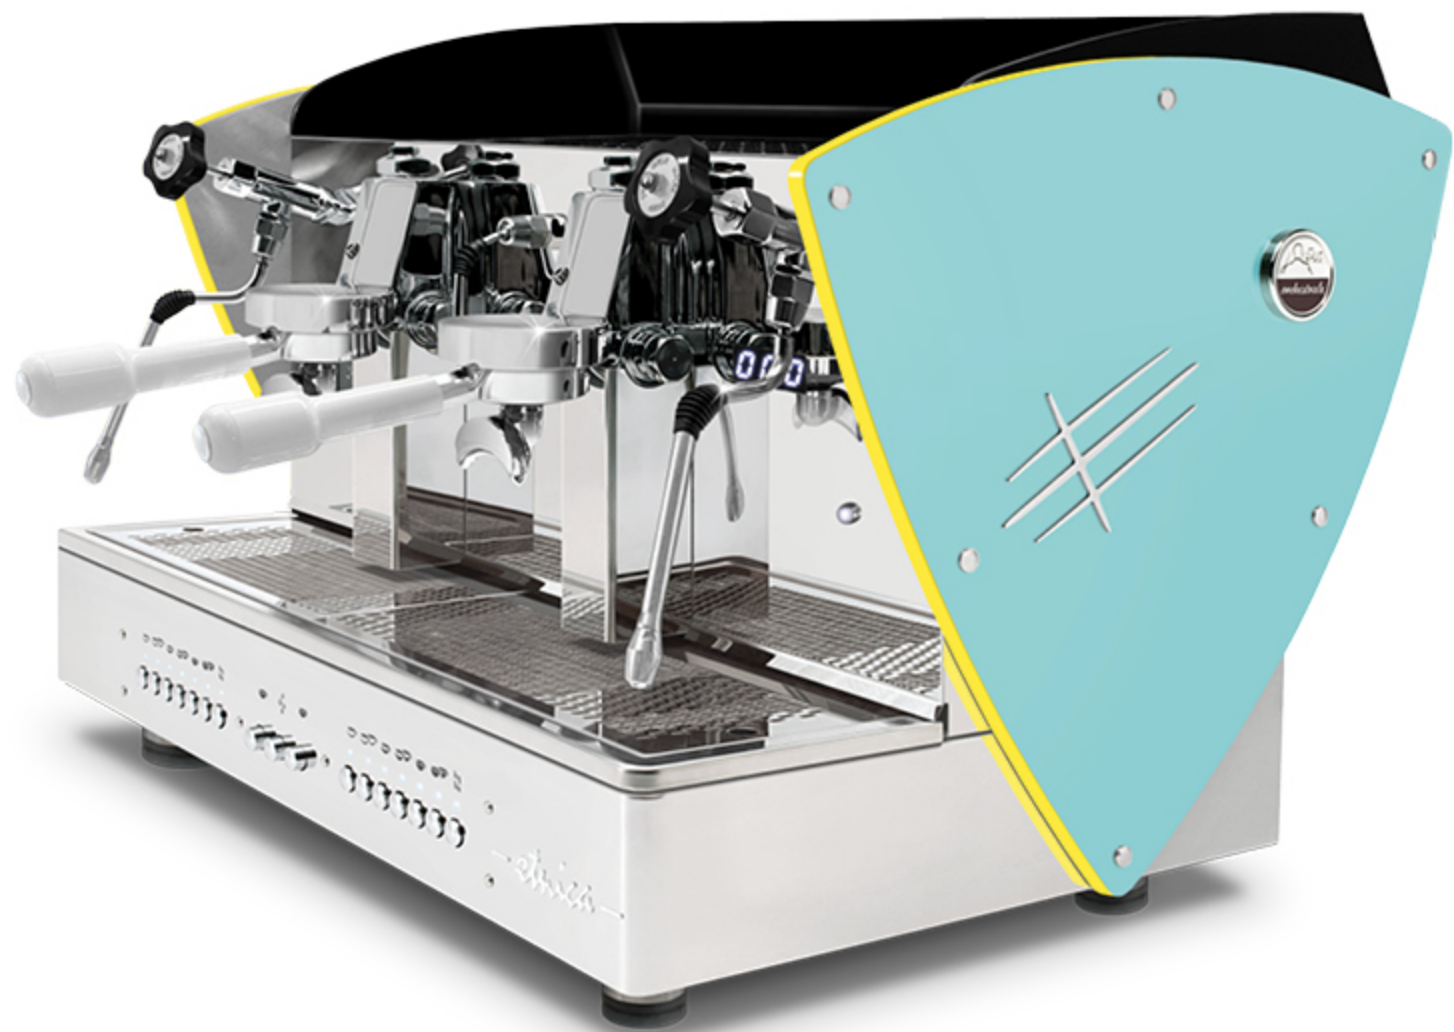

steel painted **blue Tiffany** sides
yellow methacrylate
white handles