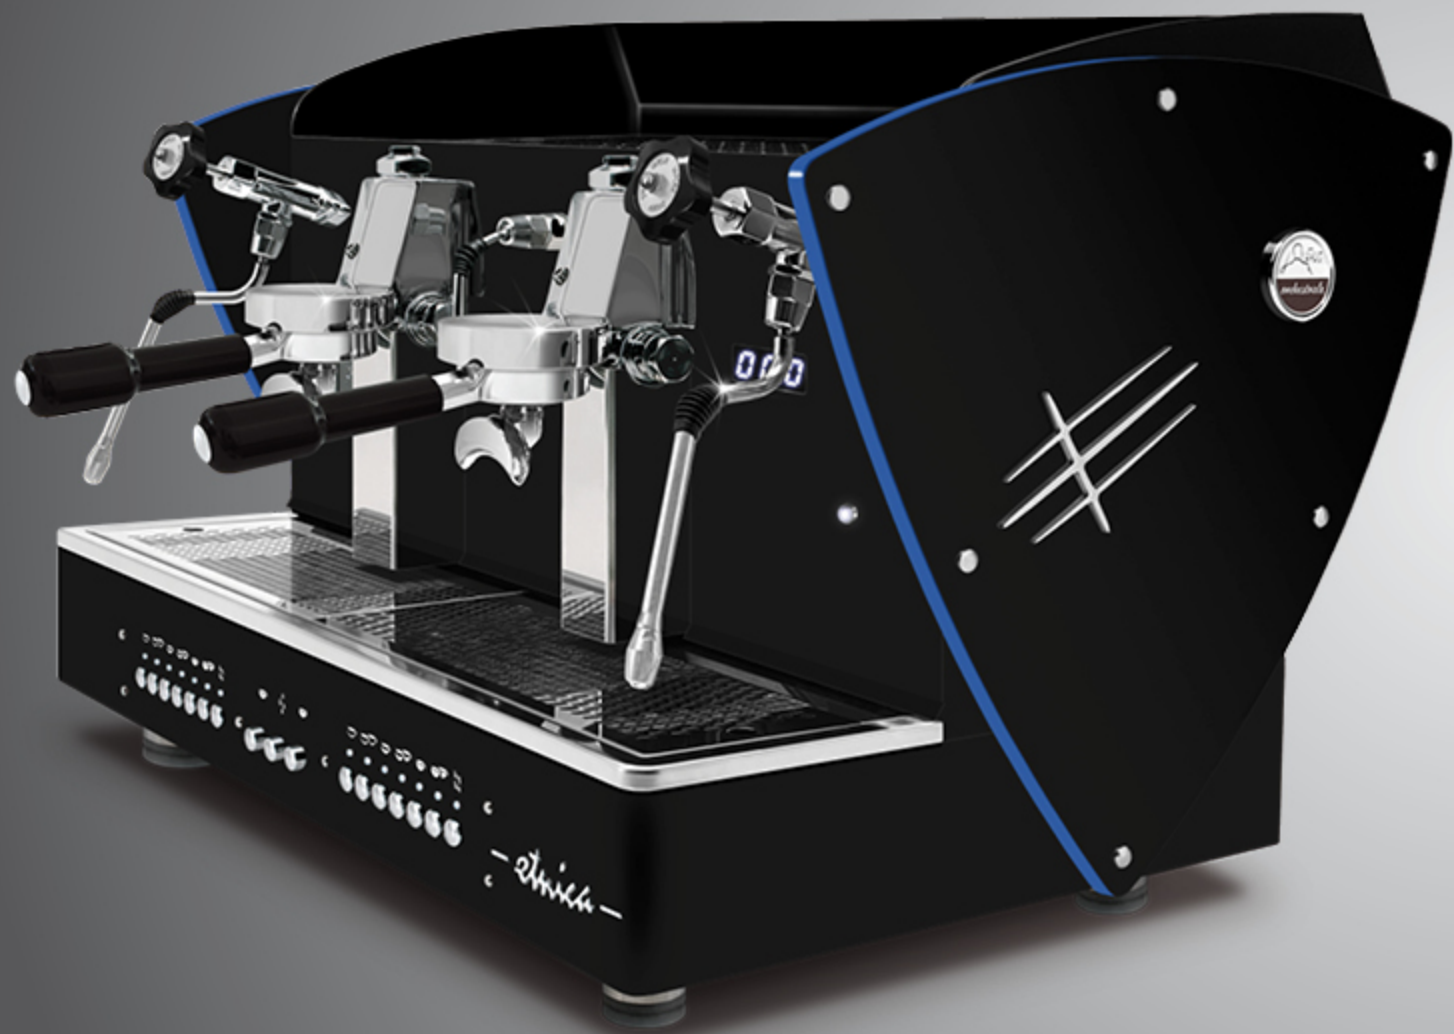

All black
blue methacrylate