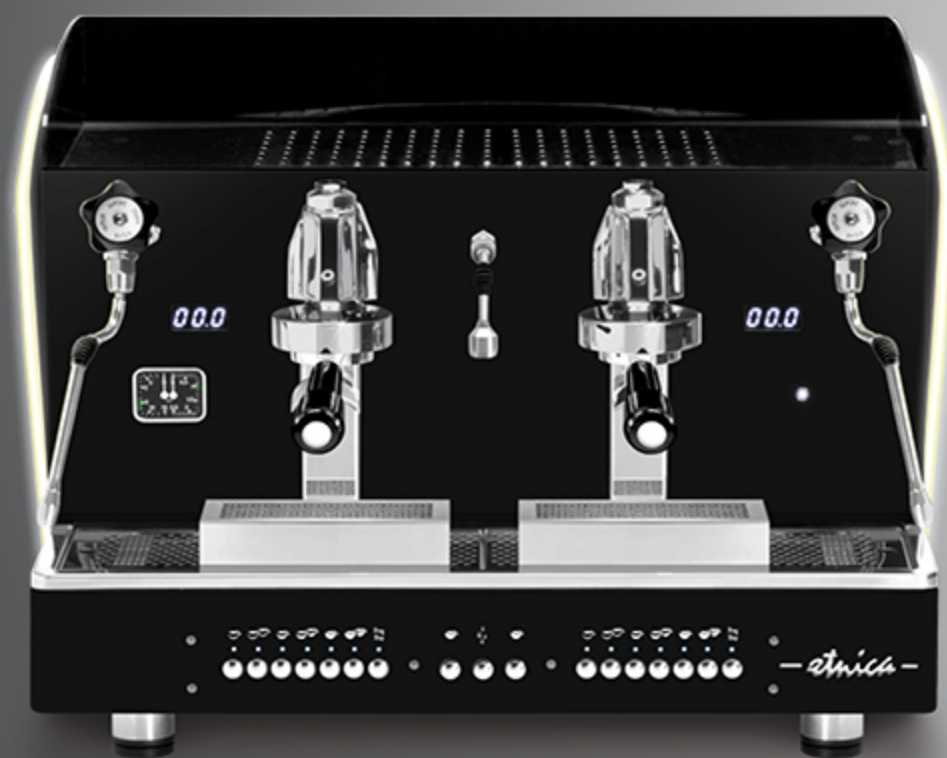

ALL BLACK + LED LIGHT sides

AUTOMATIC · SEMIAUTOMATIC
2 gr

With LED back light satin methacrylate outlines.

These outlines are also available with all other aesthetic optional (except for nut wood sides): satin steel sides, other painted sides and Limited Edition sides (super-mirror steel with satined texture).