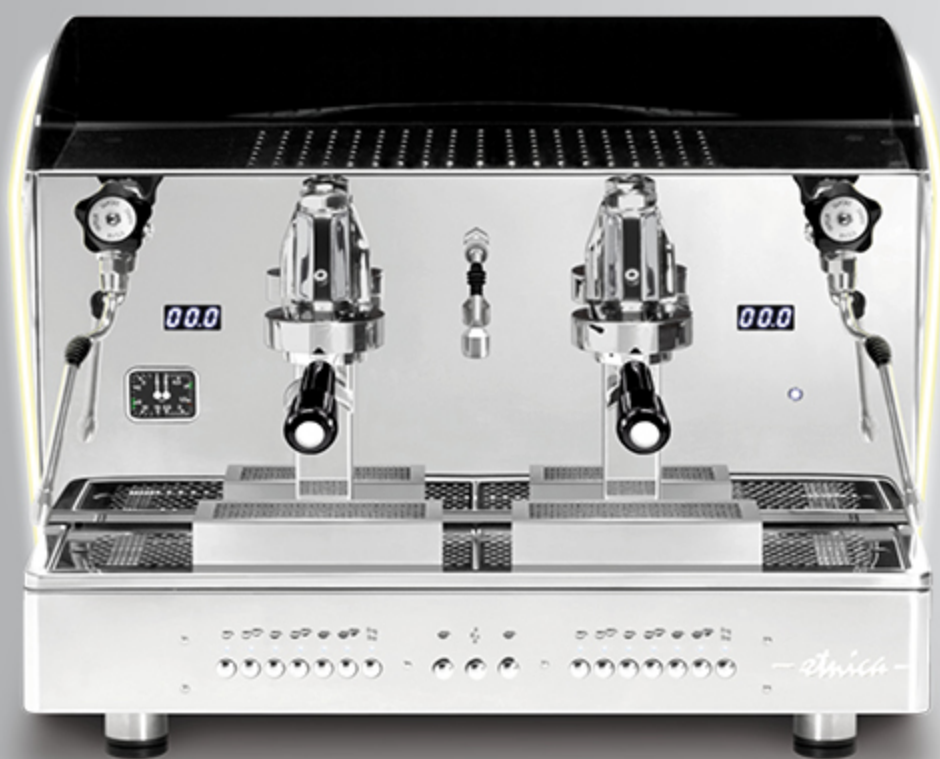

AUTOMATIC · SEMIAUTOMATIC
2 gr

With LED back light satin methacrylate outlines.

These outlines are also available with all other aesthetic optional (except for nut wood sides): satin steel sides, other painted sides and Limited Edition sides (super-mirror steel with satined texture).