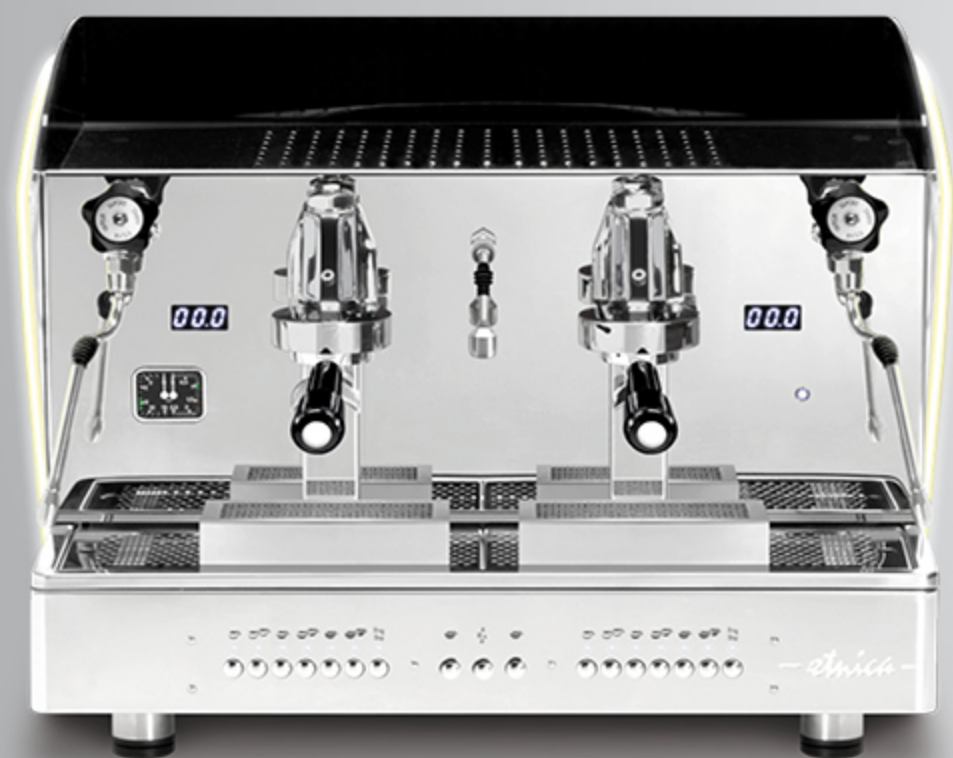

BLACK + LED LIGHT sides

AUTOMATIC · SEMIAUTOMATIC
2 gr

With LED back light satin methacrylate outlines.

These outlines are also available with all other aesthetic optional (except for nut wood sides): satin steel sides, other painted sides and Limited Edition sides (super-mirror steel with satined texture).