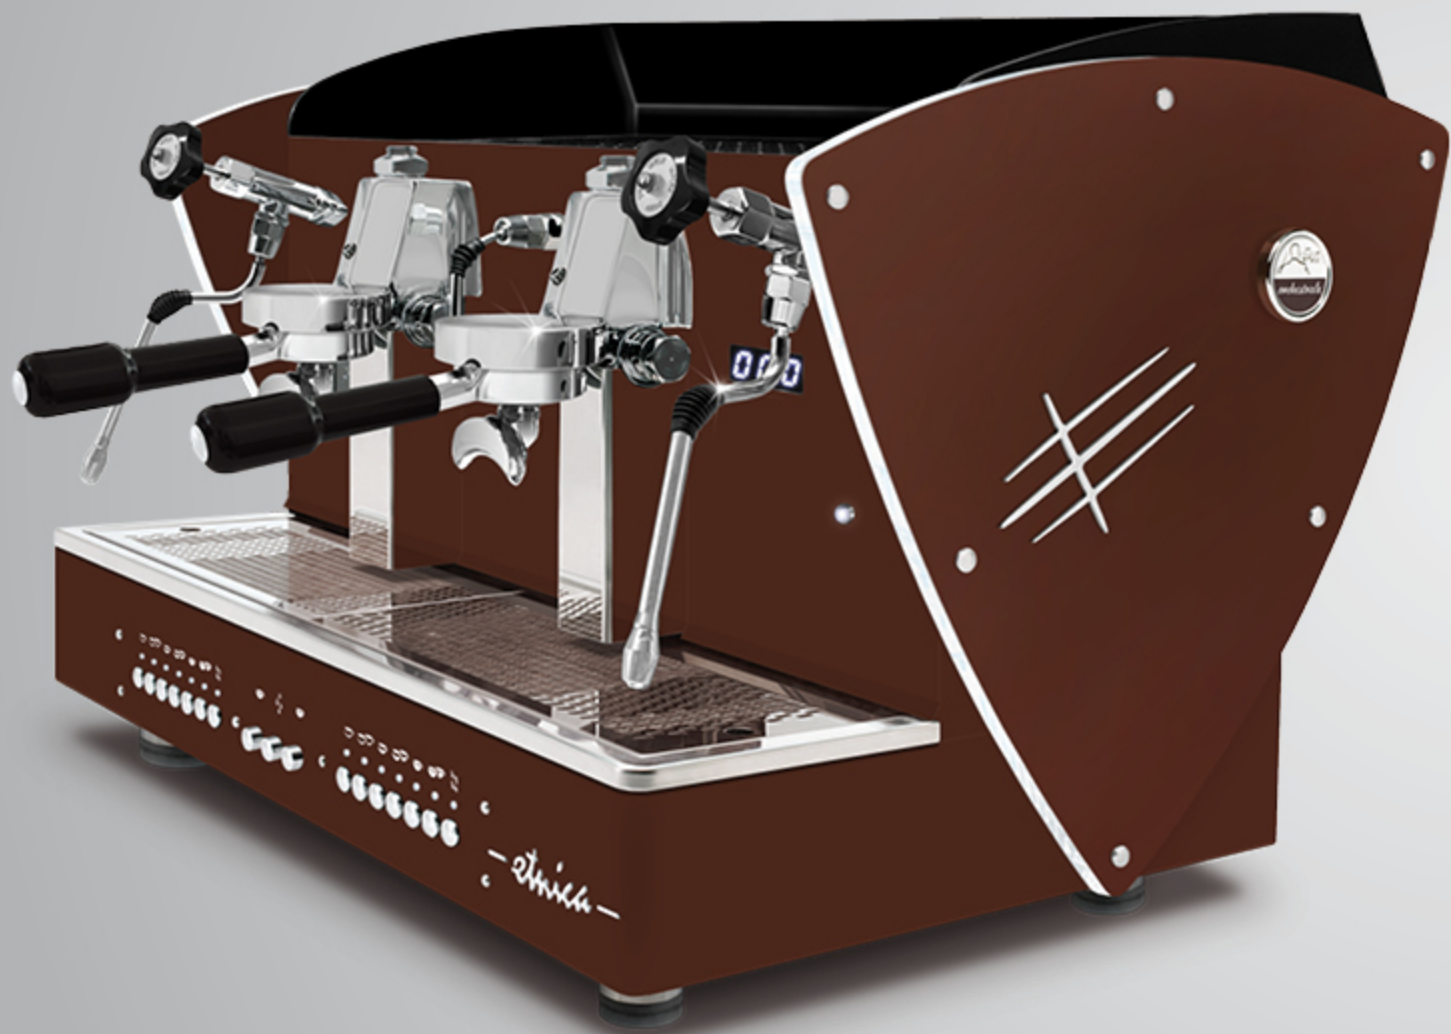

All rust brown
transparent methacrylate