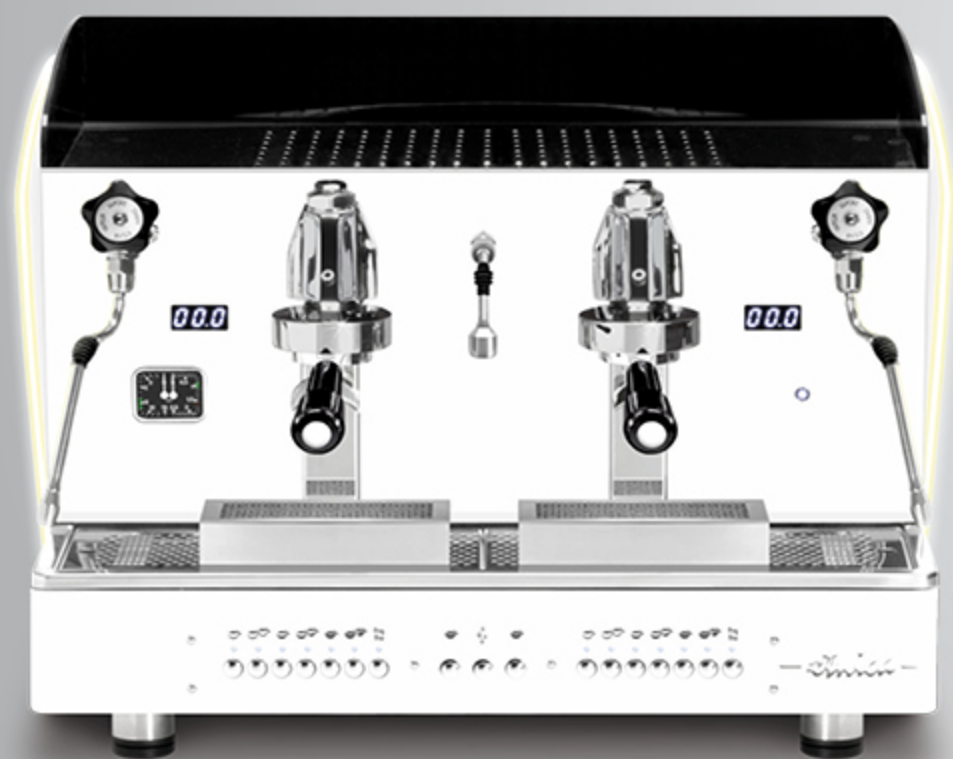

ALL WHITE + LED LIGHT sides

AUTOMATIC · SEMIAUTOMATIC
2 gr

With LED back light satin methacrylate outlines.

These outlines are also available with all other aesthetic optional (except for nut wood sides): satin steel sides, other painted sides and Limited Edition sides (super-mirror steel with satined texture).