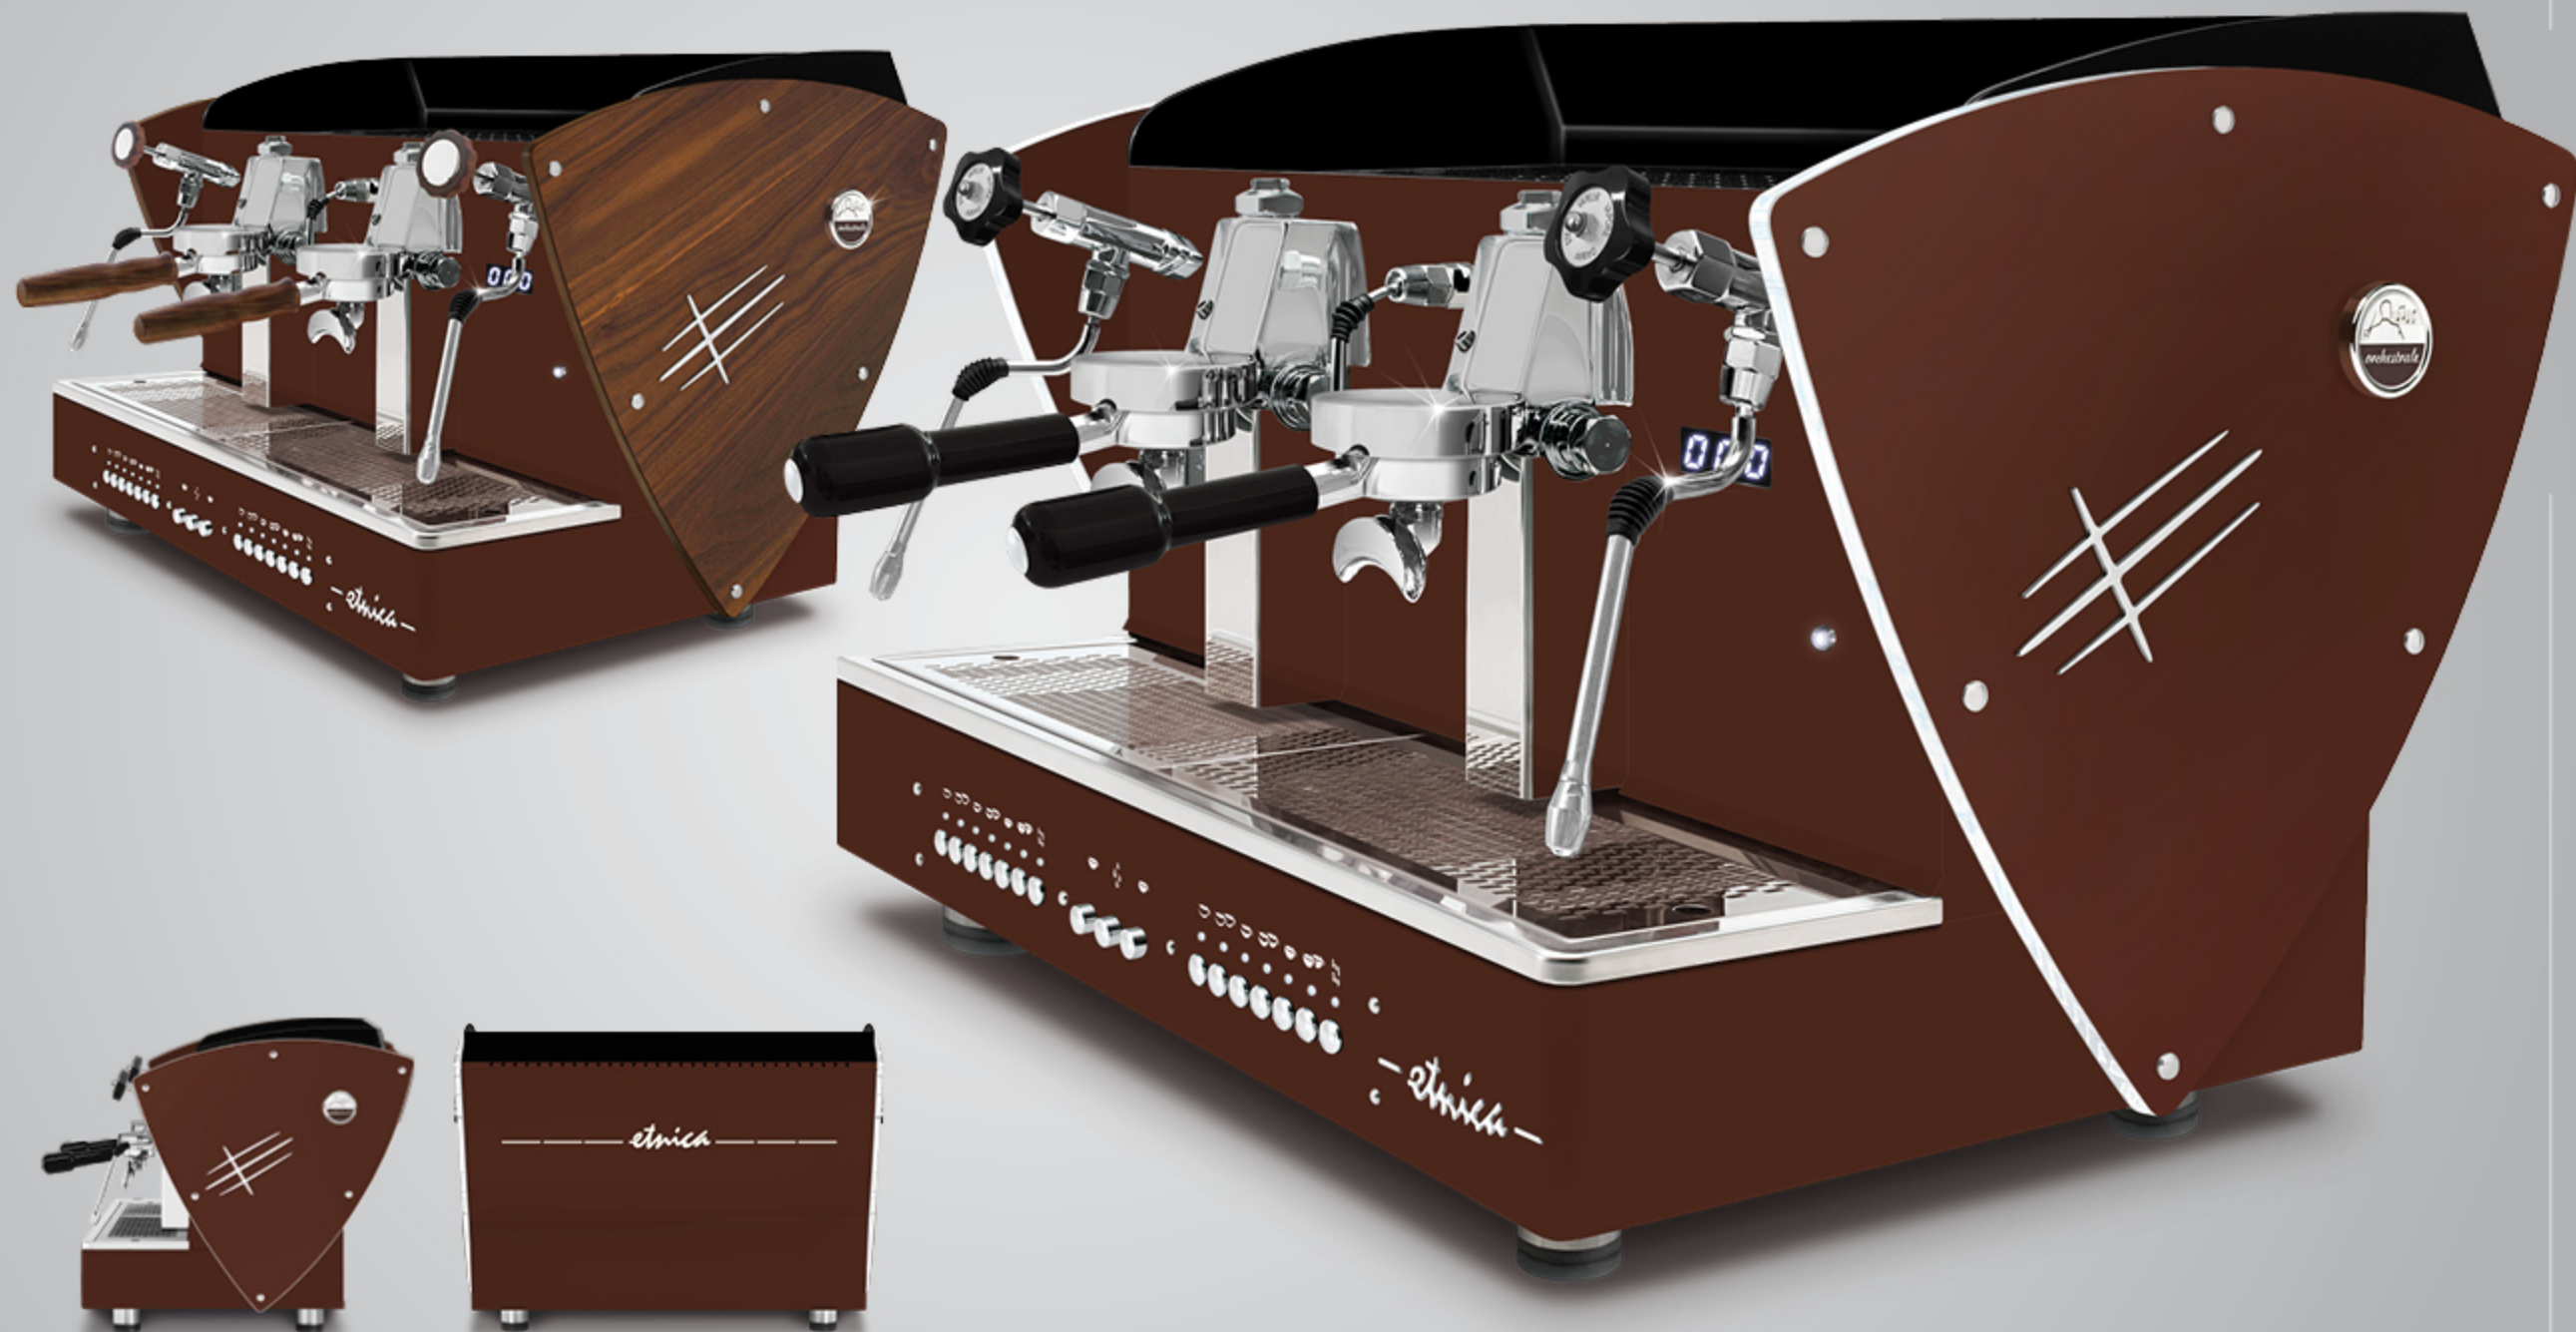

ALL RUST BROWN

AUTOMATIC · SEMIAUTOMATIC
2 gr

Also available with all other aesthetic optional: painted steel sides and/or back white, black, rust brown, blue Tiffany, Limited Edition sides (super-mirror steel with satined texture), nut wood sides.

All finishings can have many different colour methacrylate outlines: black, white, green, red, yellow, orange, blue, violet. (Nut sides don't have methacrylate).