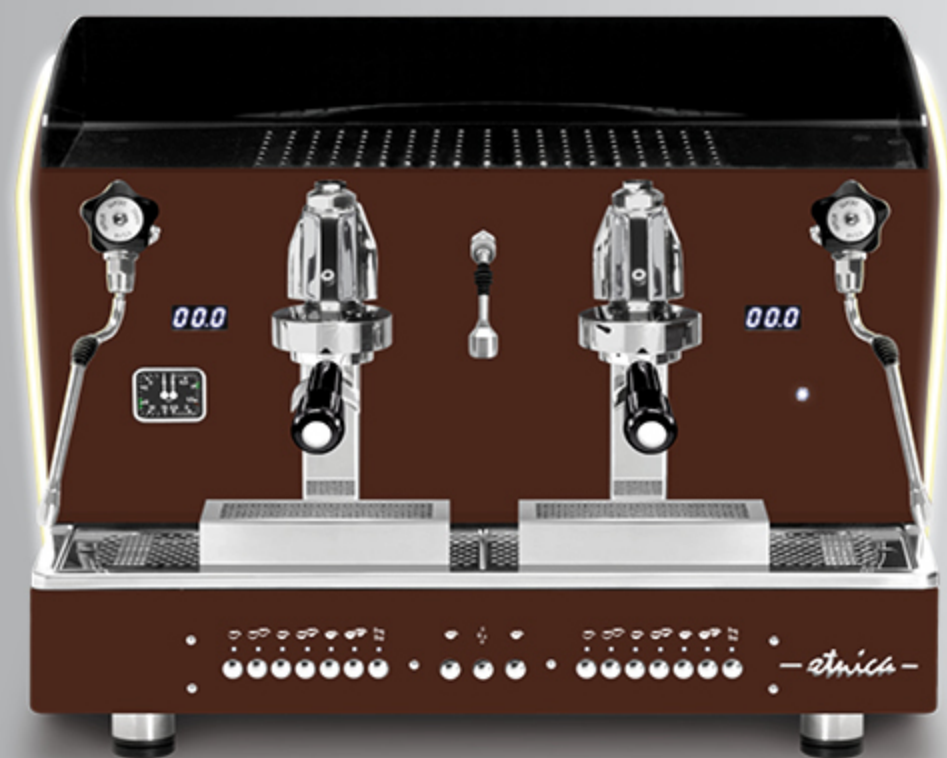

ALL RUST BROWN + LED LIGHT sides

AUTOMATIC · SEMIAUTOMATIC
2 gr

With LED back light satin methacrylate outlines.

These outlines are also available with all other aesthetic optional (except for nut wood sides): satin steel sides, other painted sides and Limited Edition sides (super-mirror steel with satined texture).