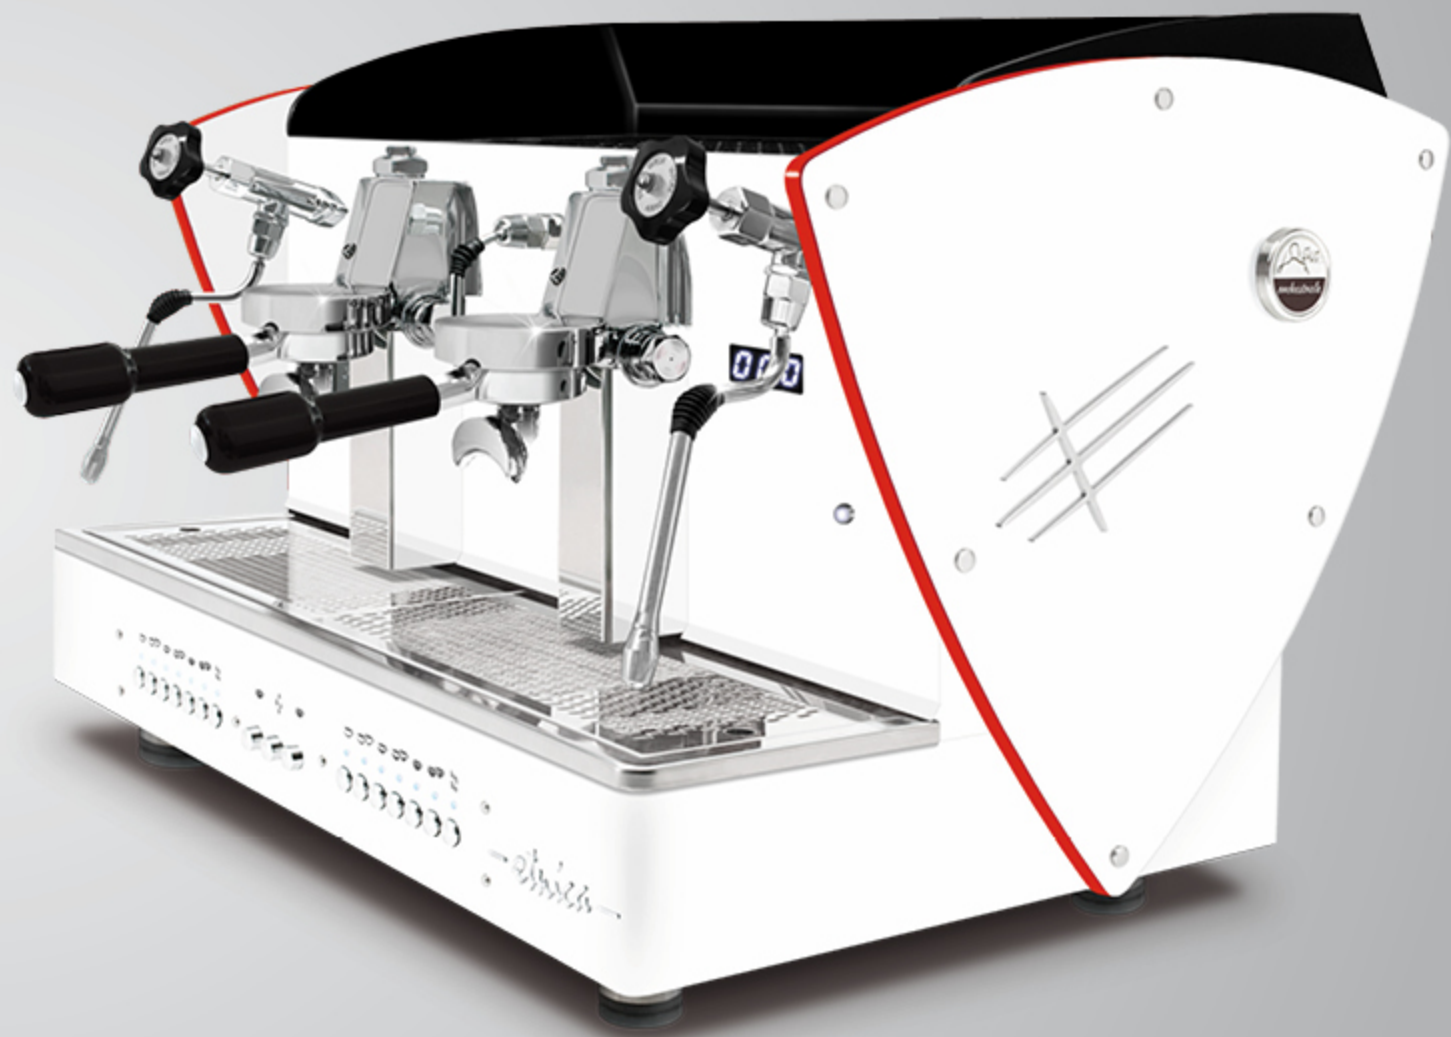

All white
red methacrylate