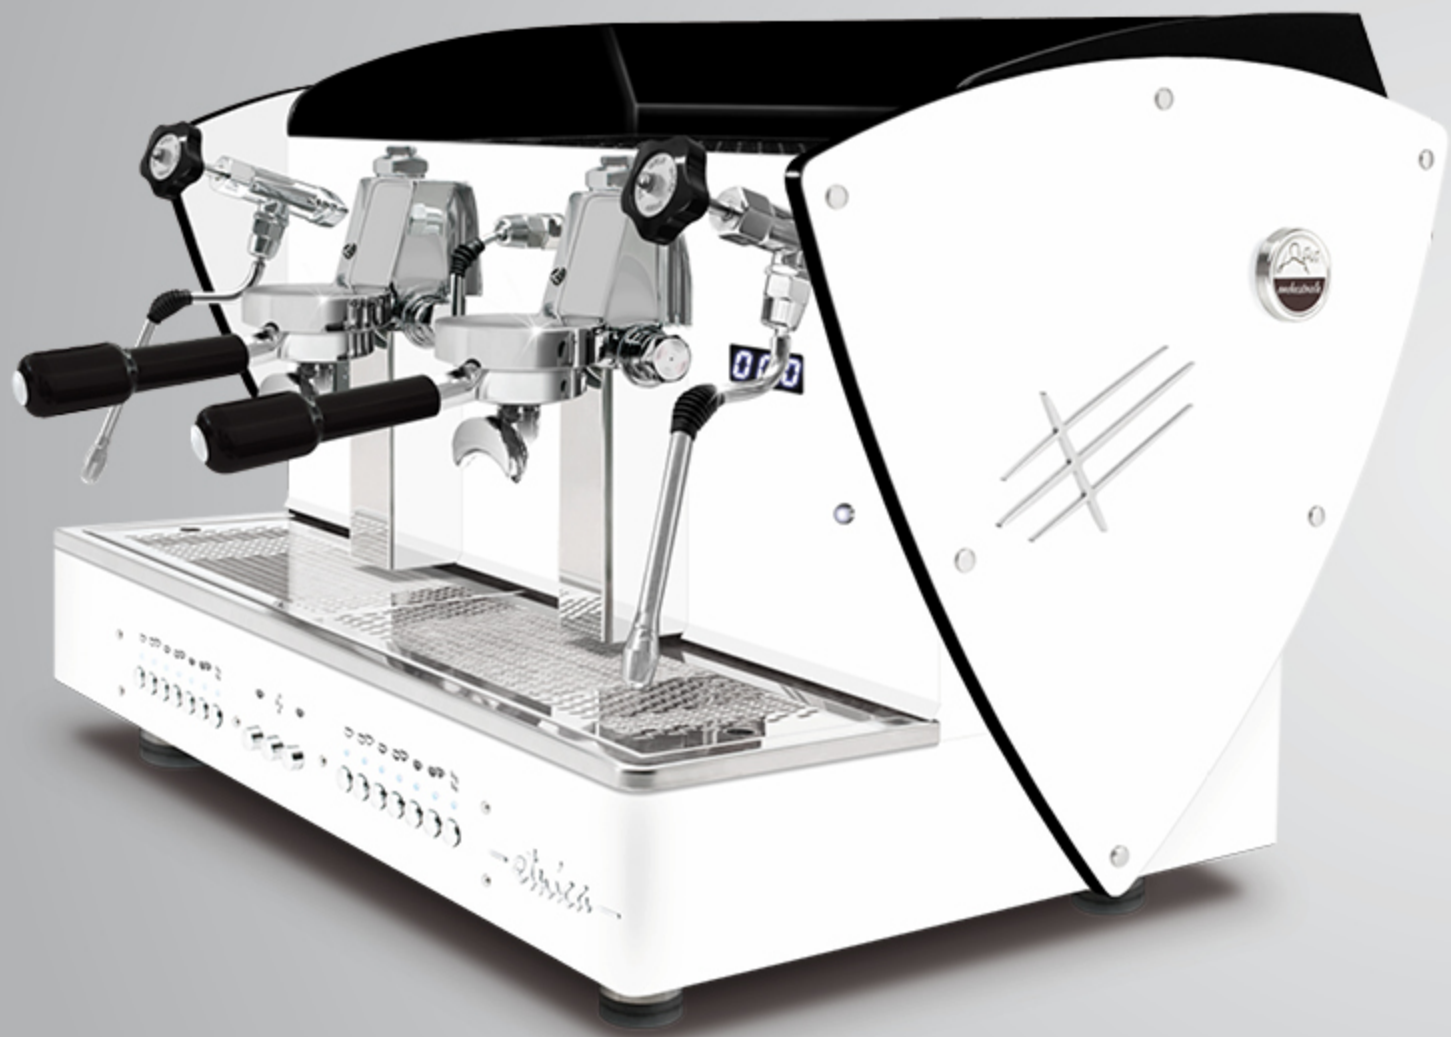

All white
black methacrylate