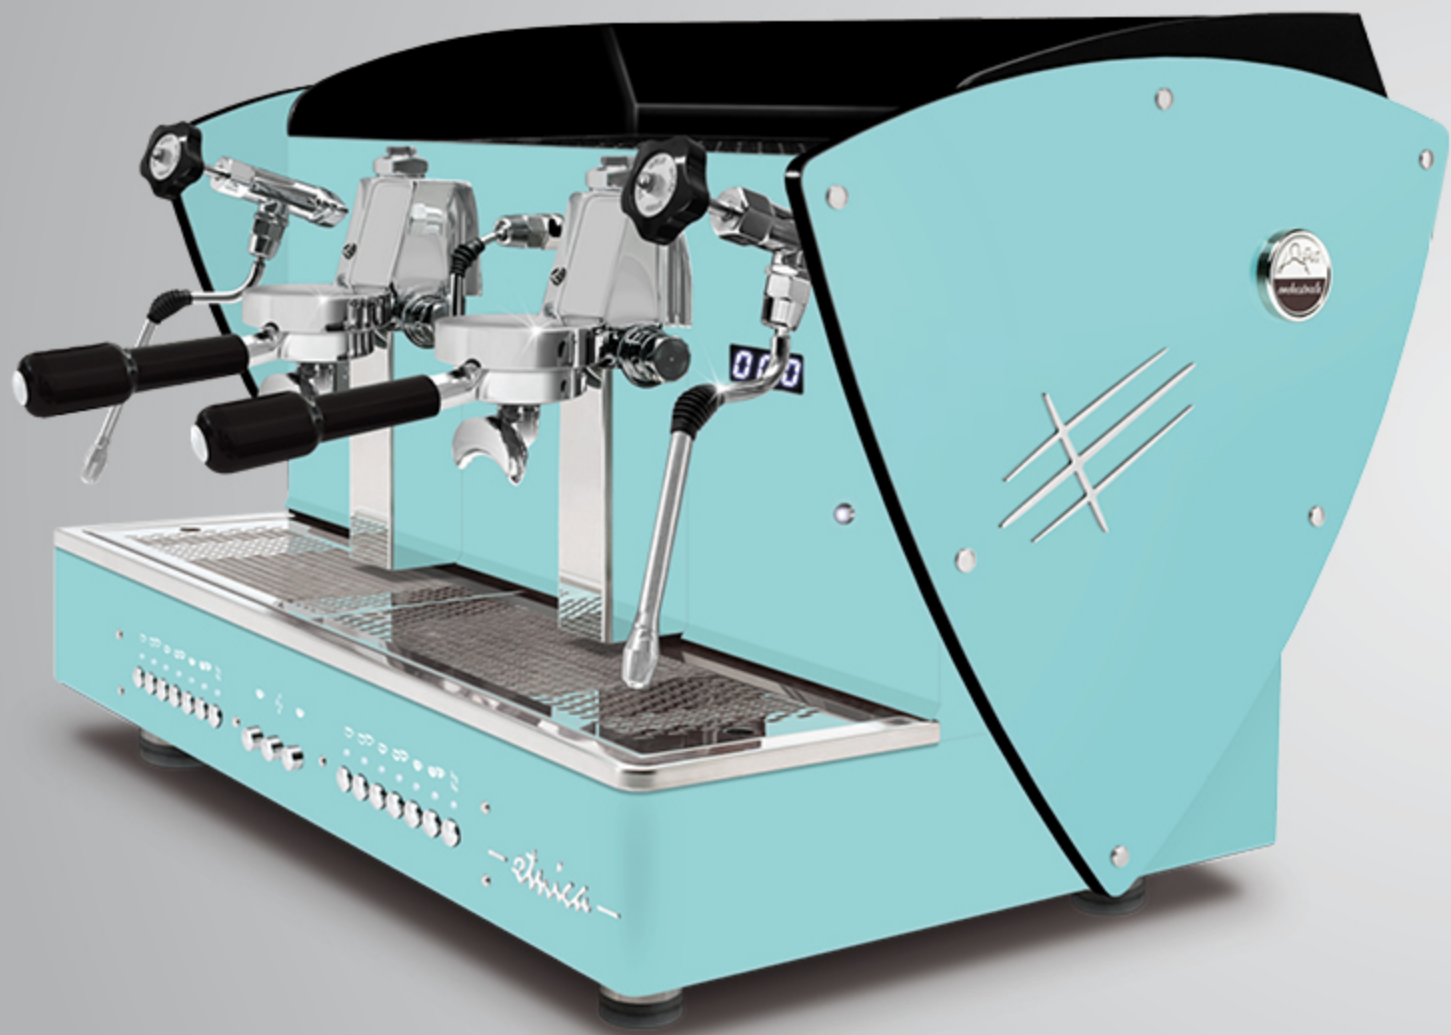

All blue Tiffany
green methacrylate

All blue Tiffany
black methacrylate