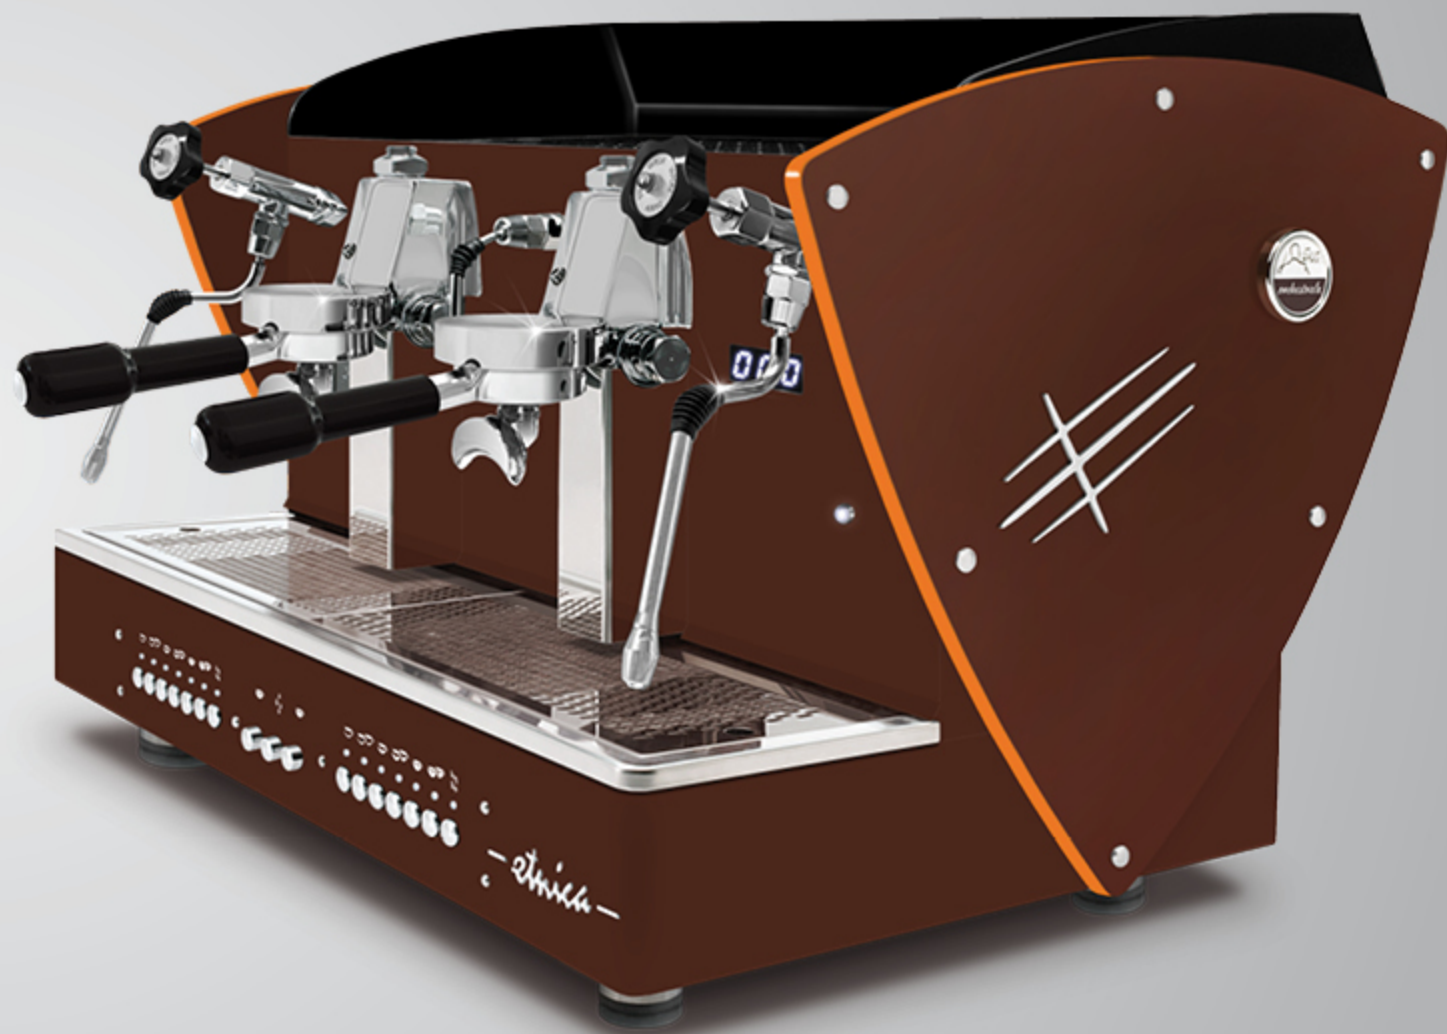

All rust brown matt
orange methacrylate