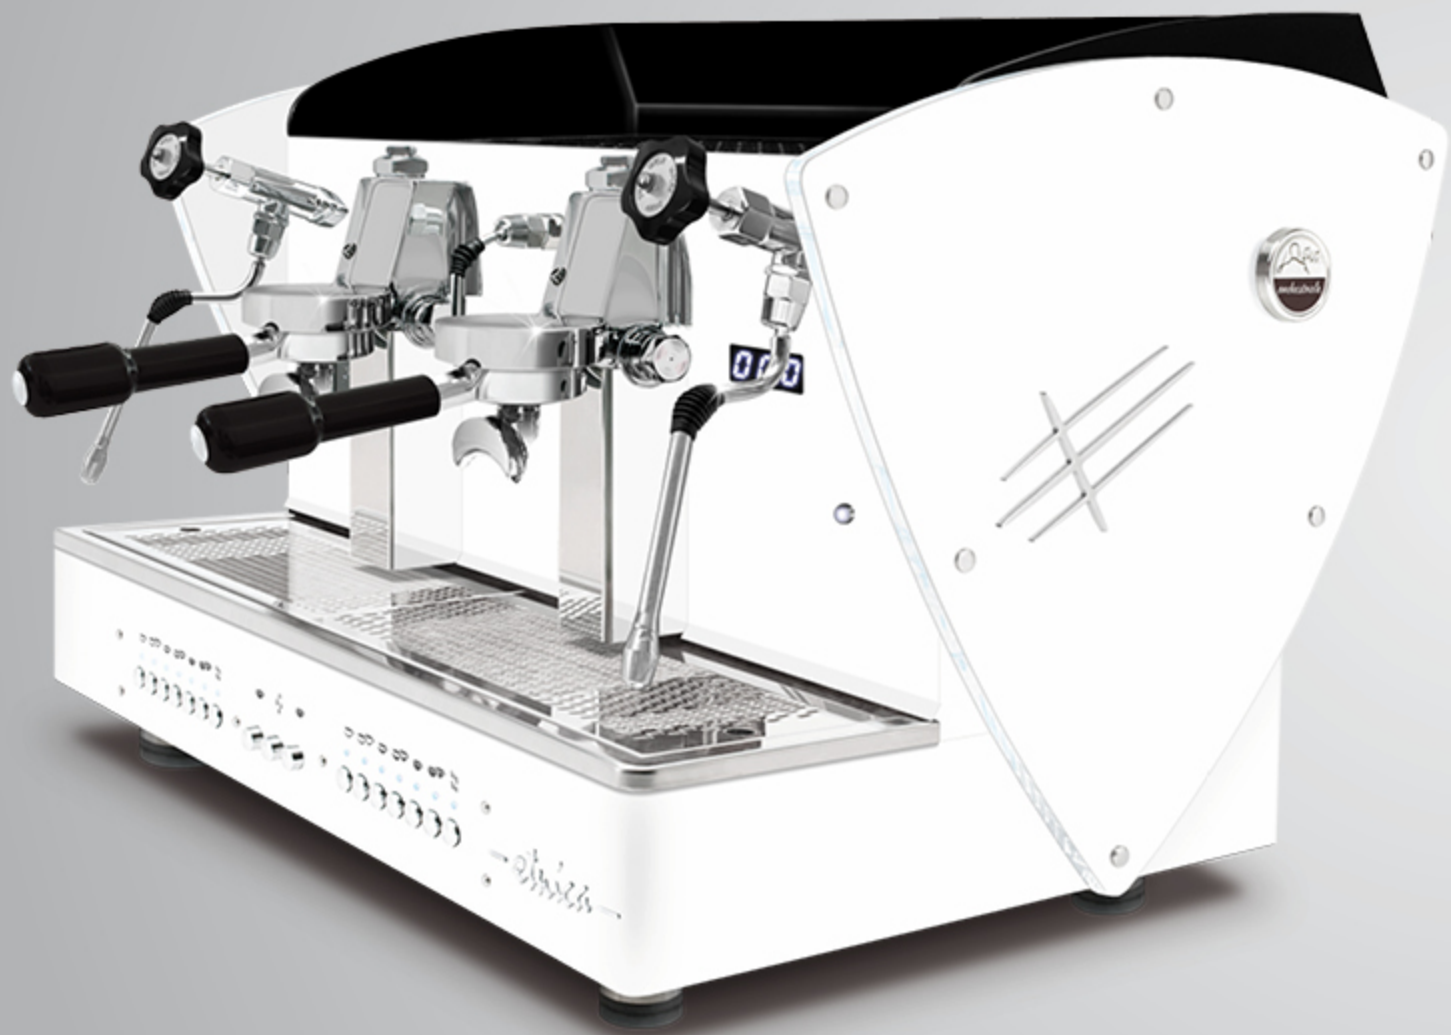

All white
transparent methacrylate