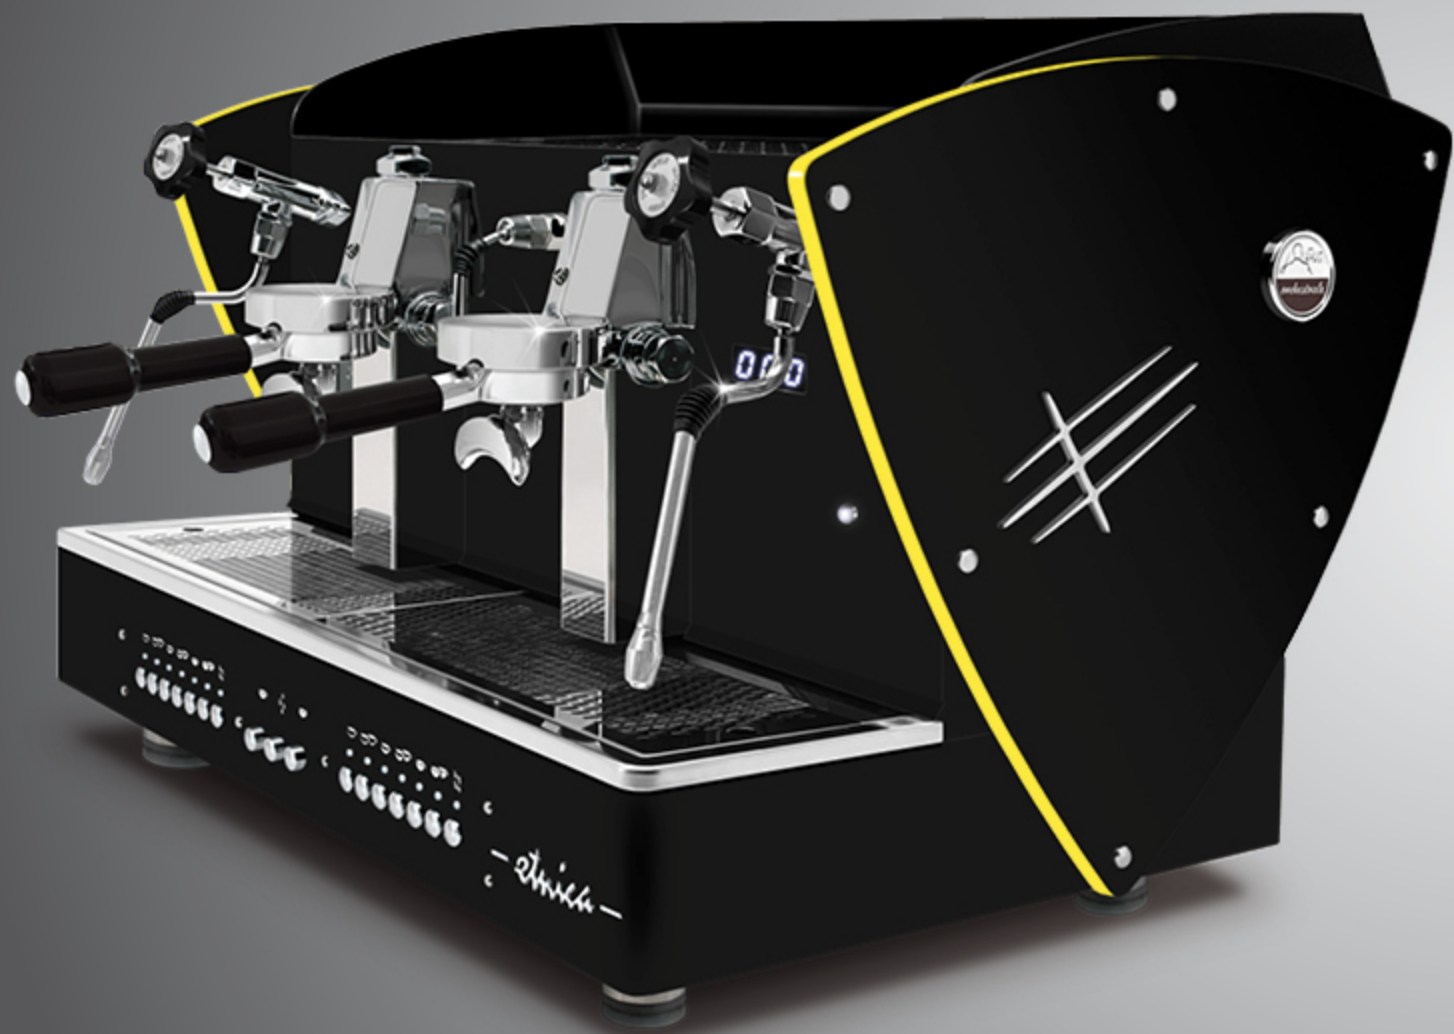

All black
yellow methacrylate