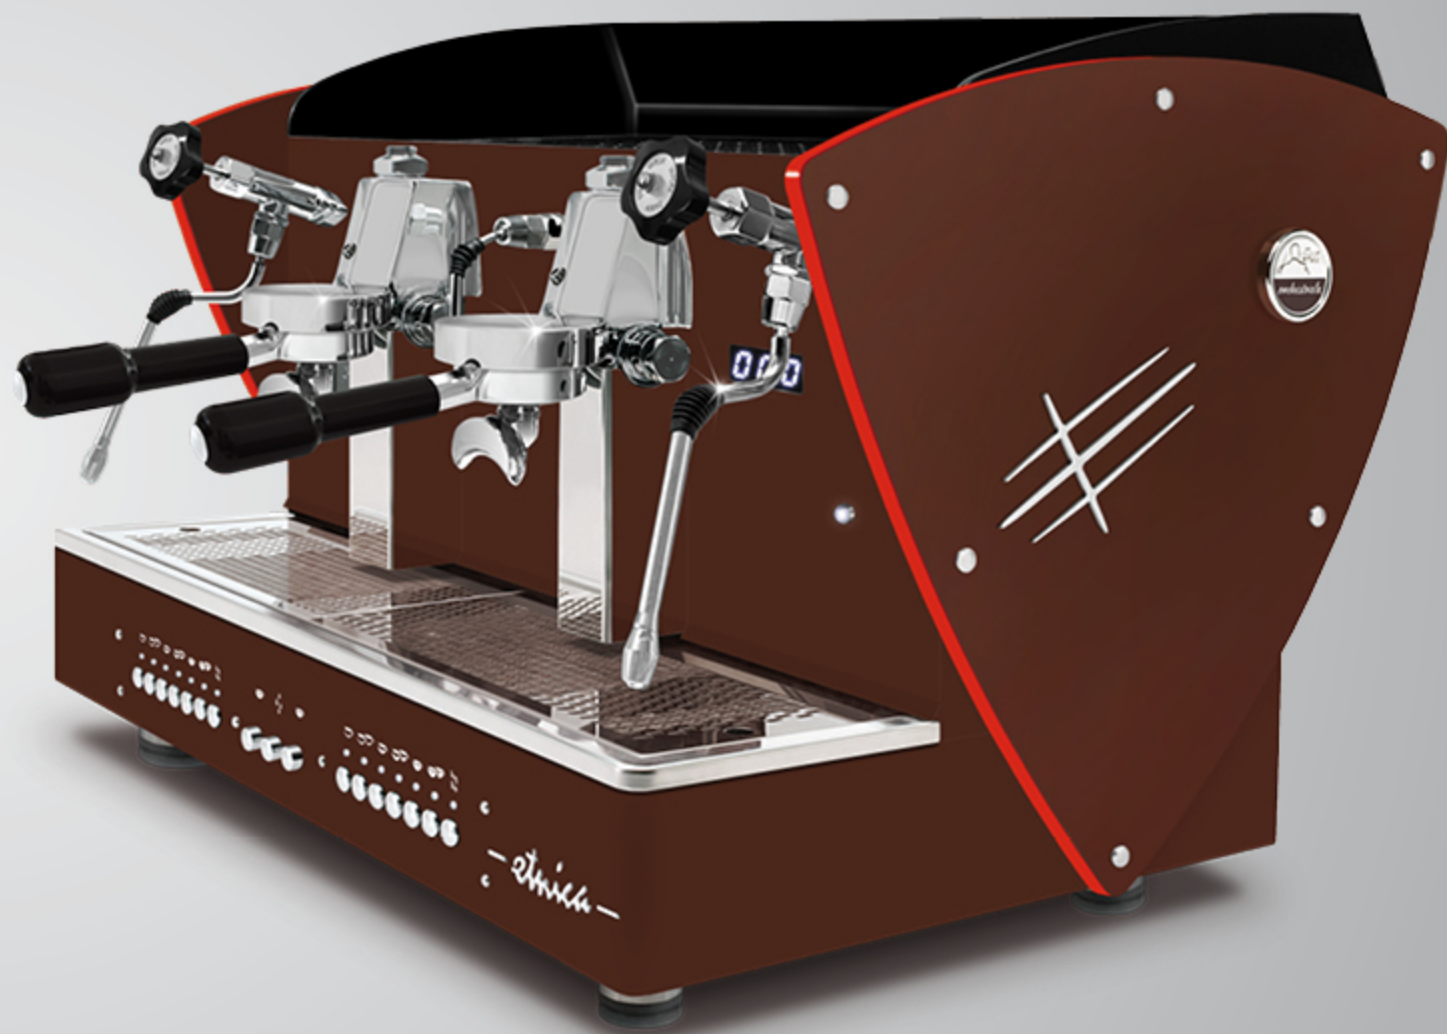

All rust brown
red methacrylate