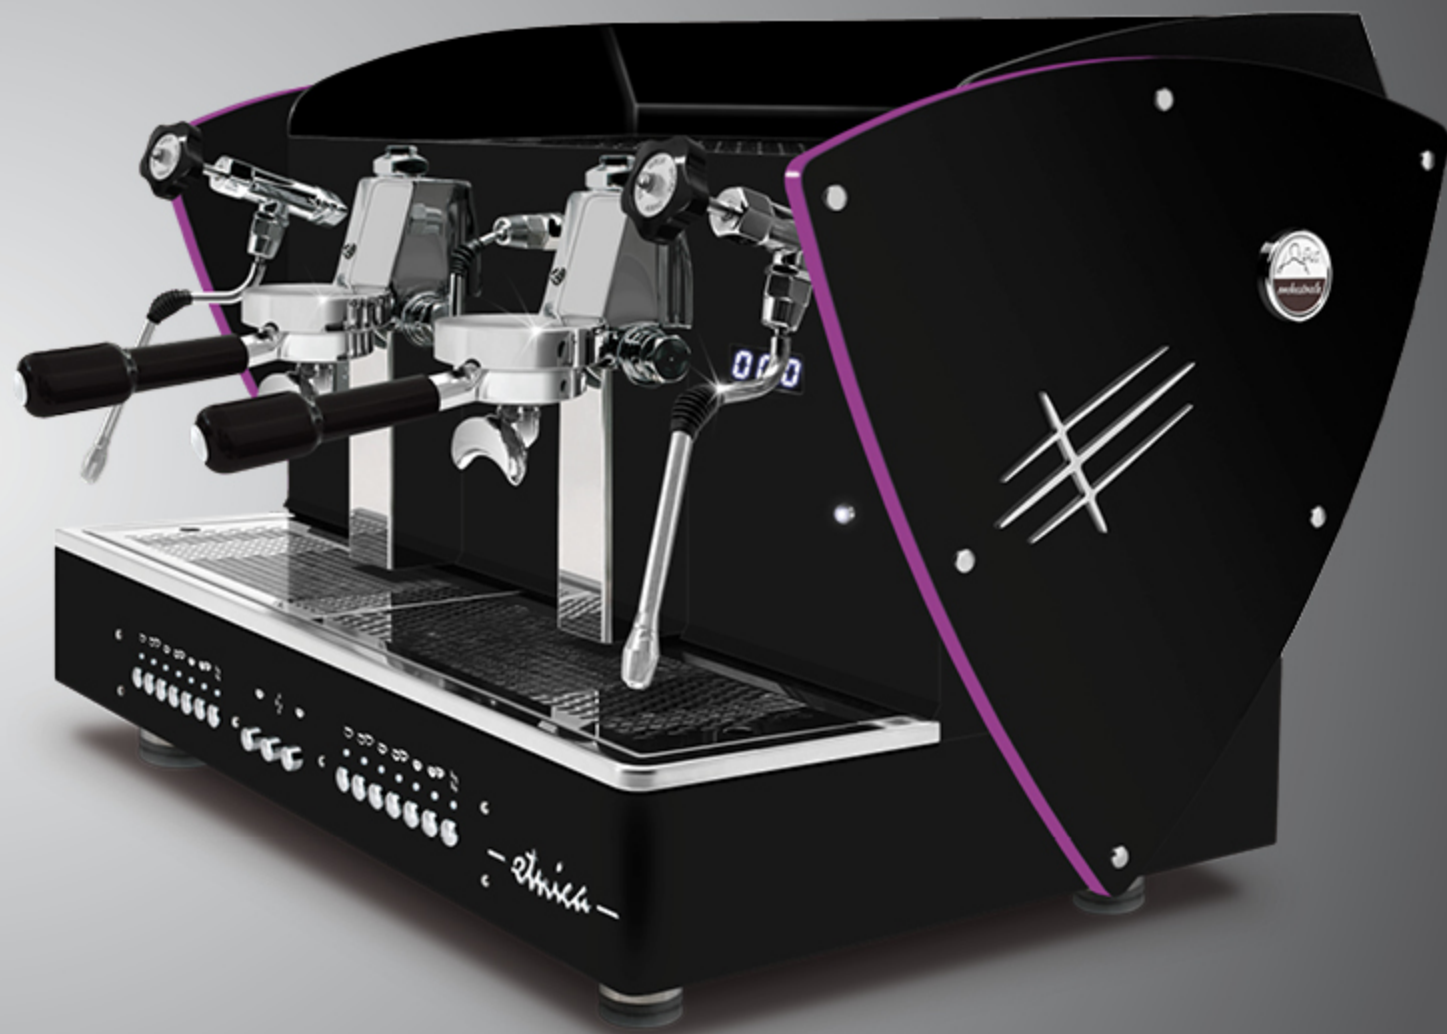

ALL BLACK + LED LIGHT sides

AUTOMATIC · SEMIAUTOMATIC
2 gr

With LED back light satin methacrylate outlines.

These outlines are also available with all other aesthetic optional (except for nut wood sides): satin steel sides, other painted sides and Limited Edition sides (super-mirror steel with satined texture).