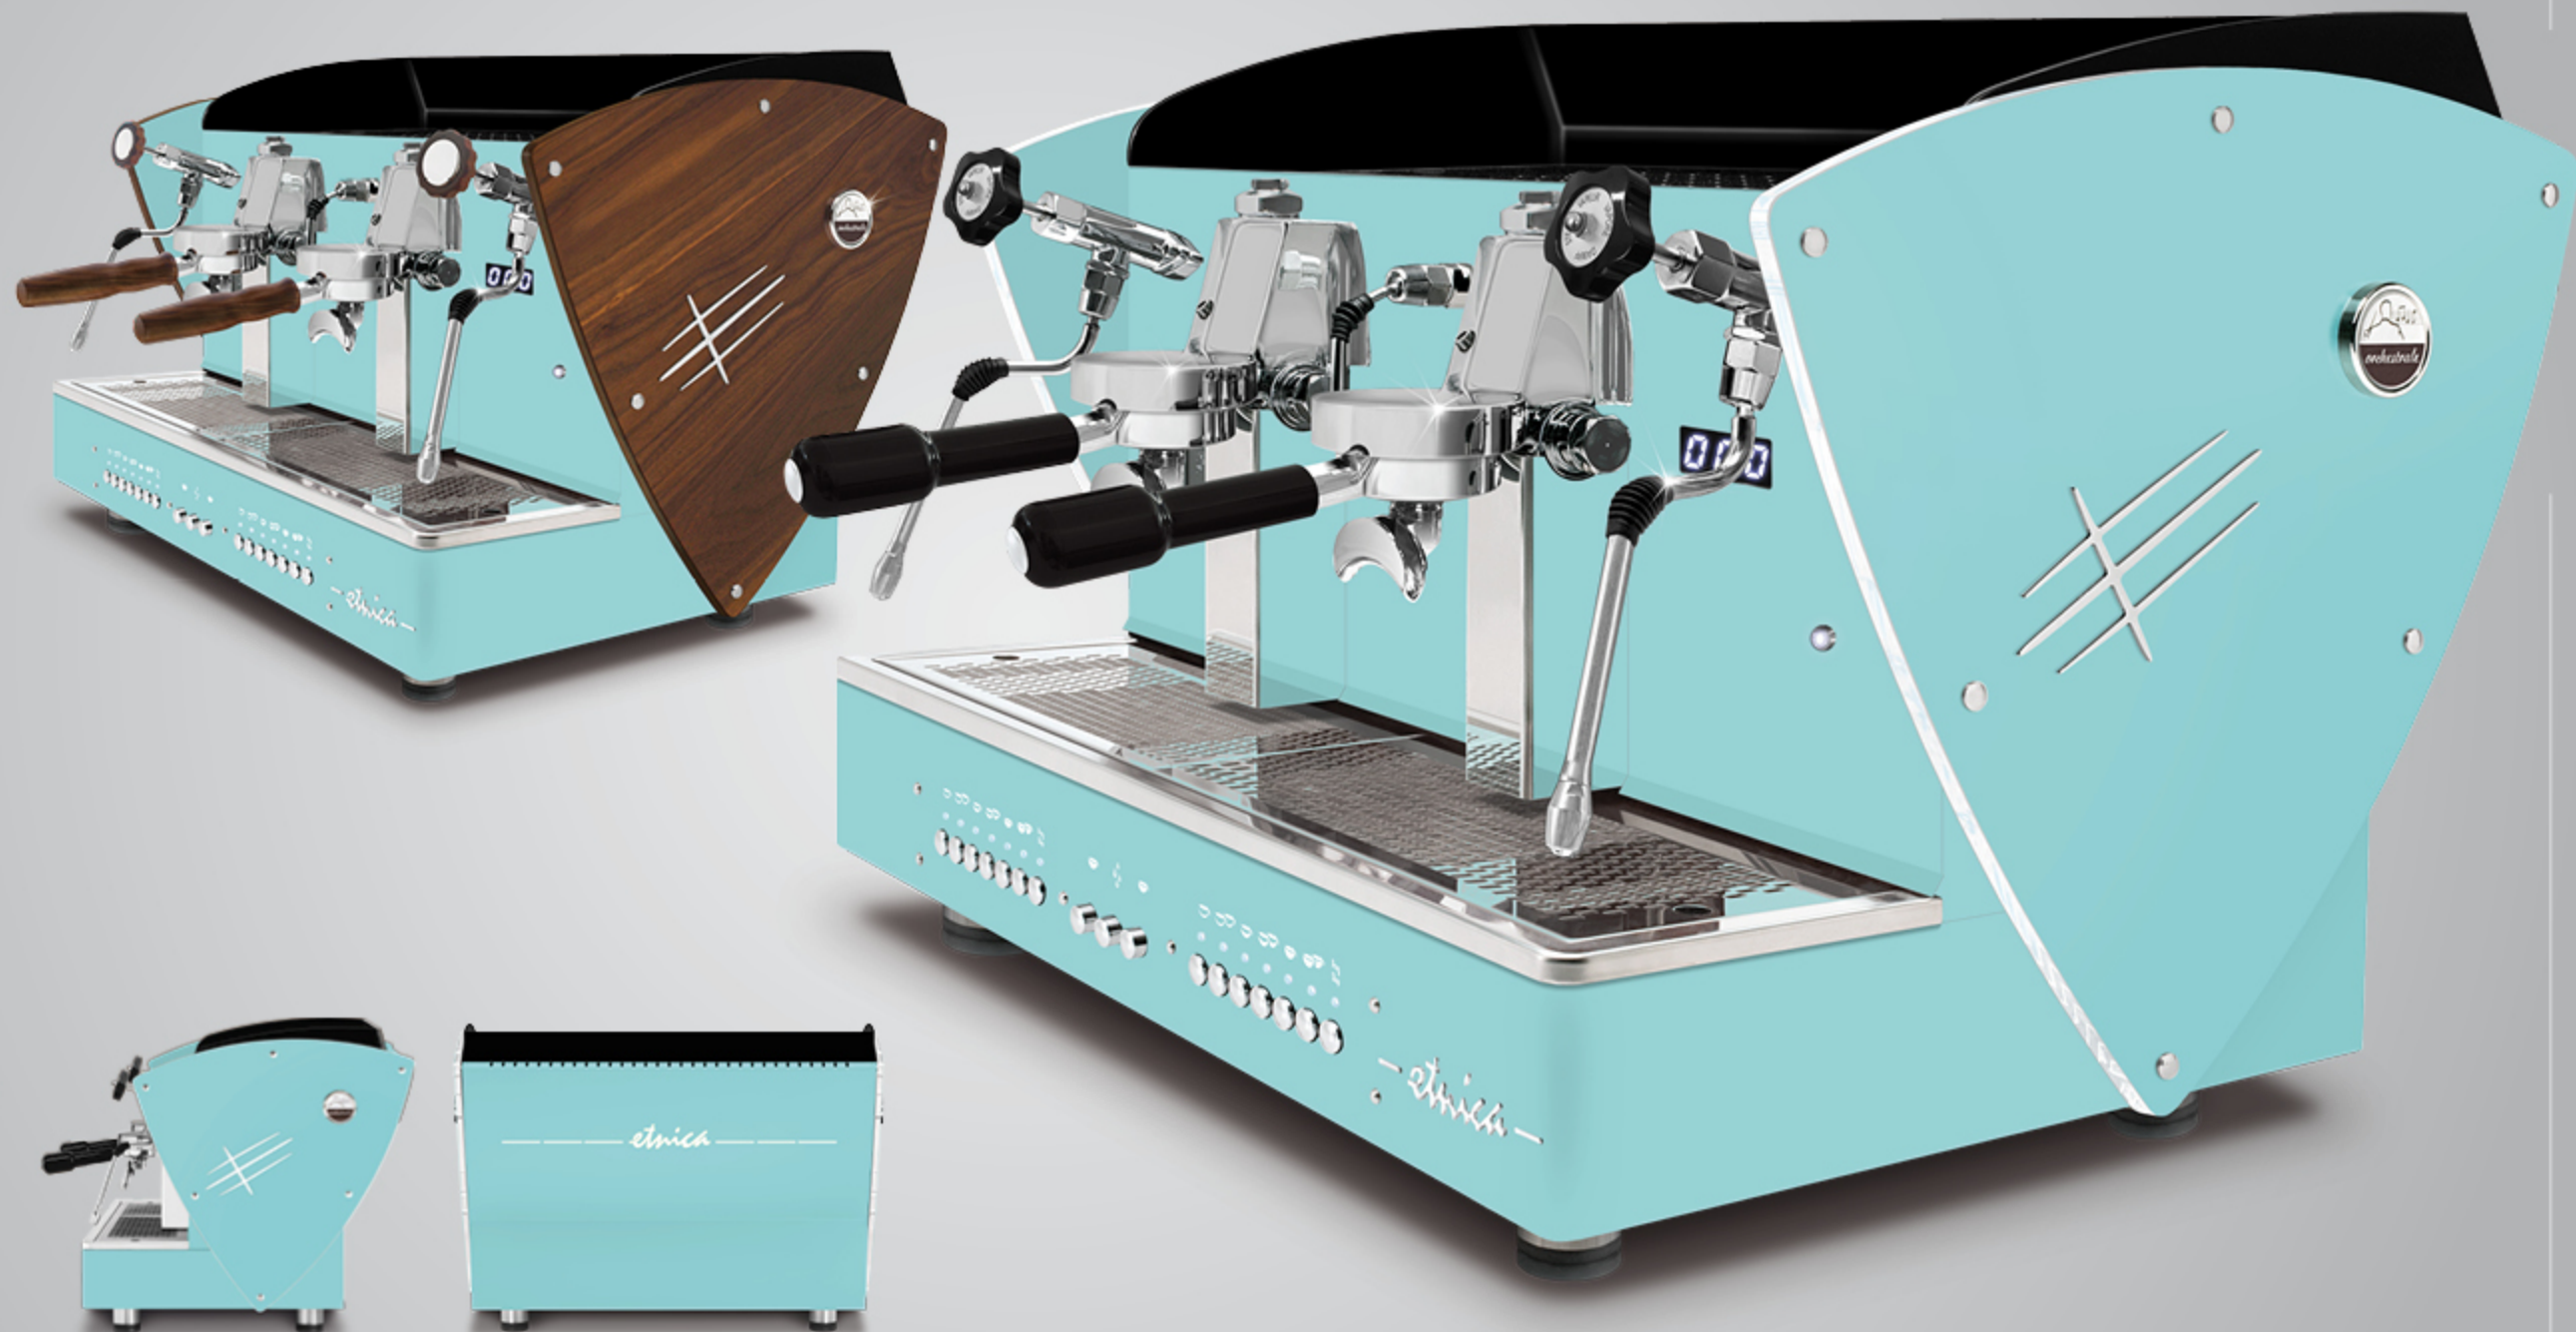

All blue Tiffany back
transparent methacrylate

ALL BLUE TIFFANY

AUTOMATIC · SEMIAUTOMATIC
2 gr

Also available with all other aesthetic optional: painted steel sides and/or back white, black, rust brown, blue Tiffany, Limited Edition sides (super-mirror steel with satined texture), nut wood sides.

All finishings can have many different colour methacrylate outlines: black, white, green, red, yellow, orange, blue, violet. (Nut sides don't have methacrylate).