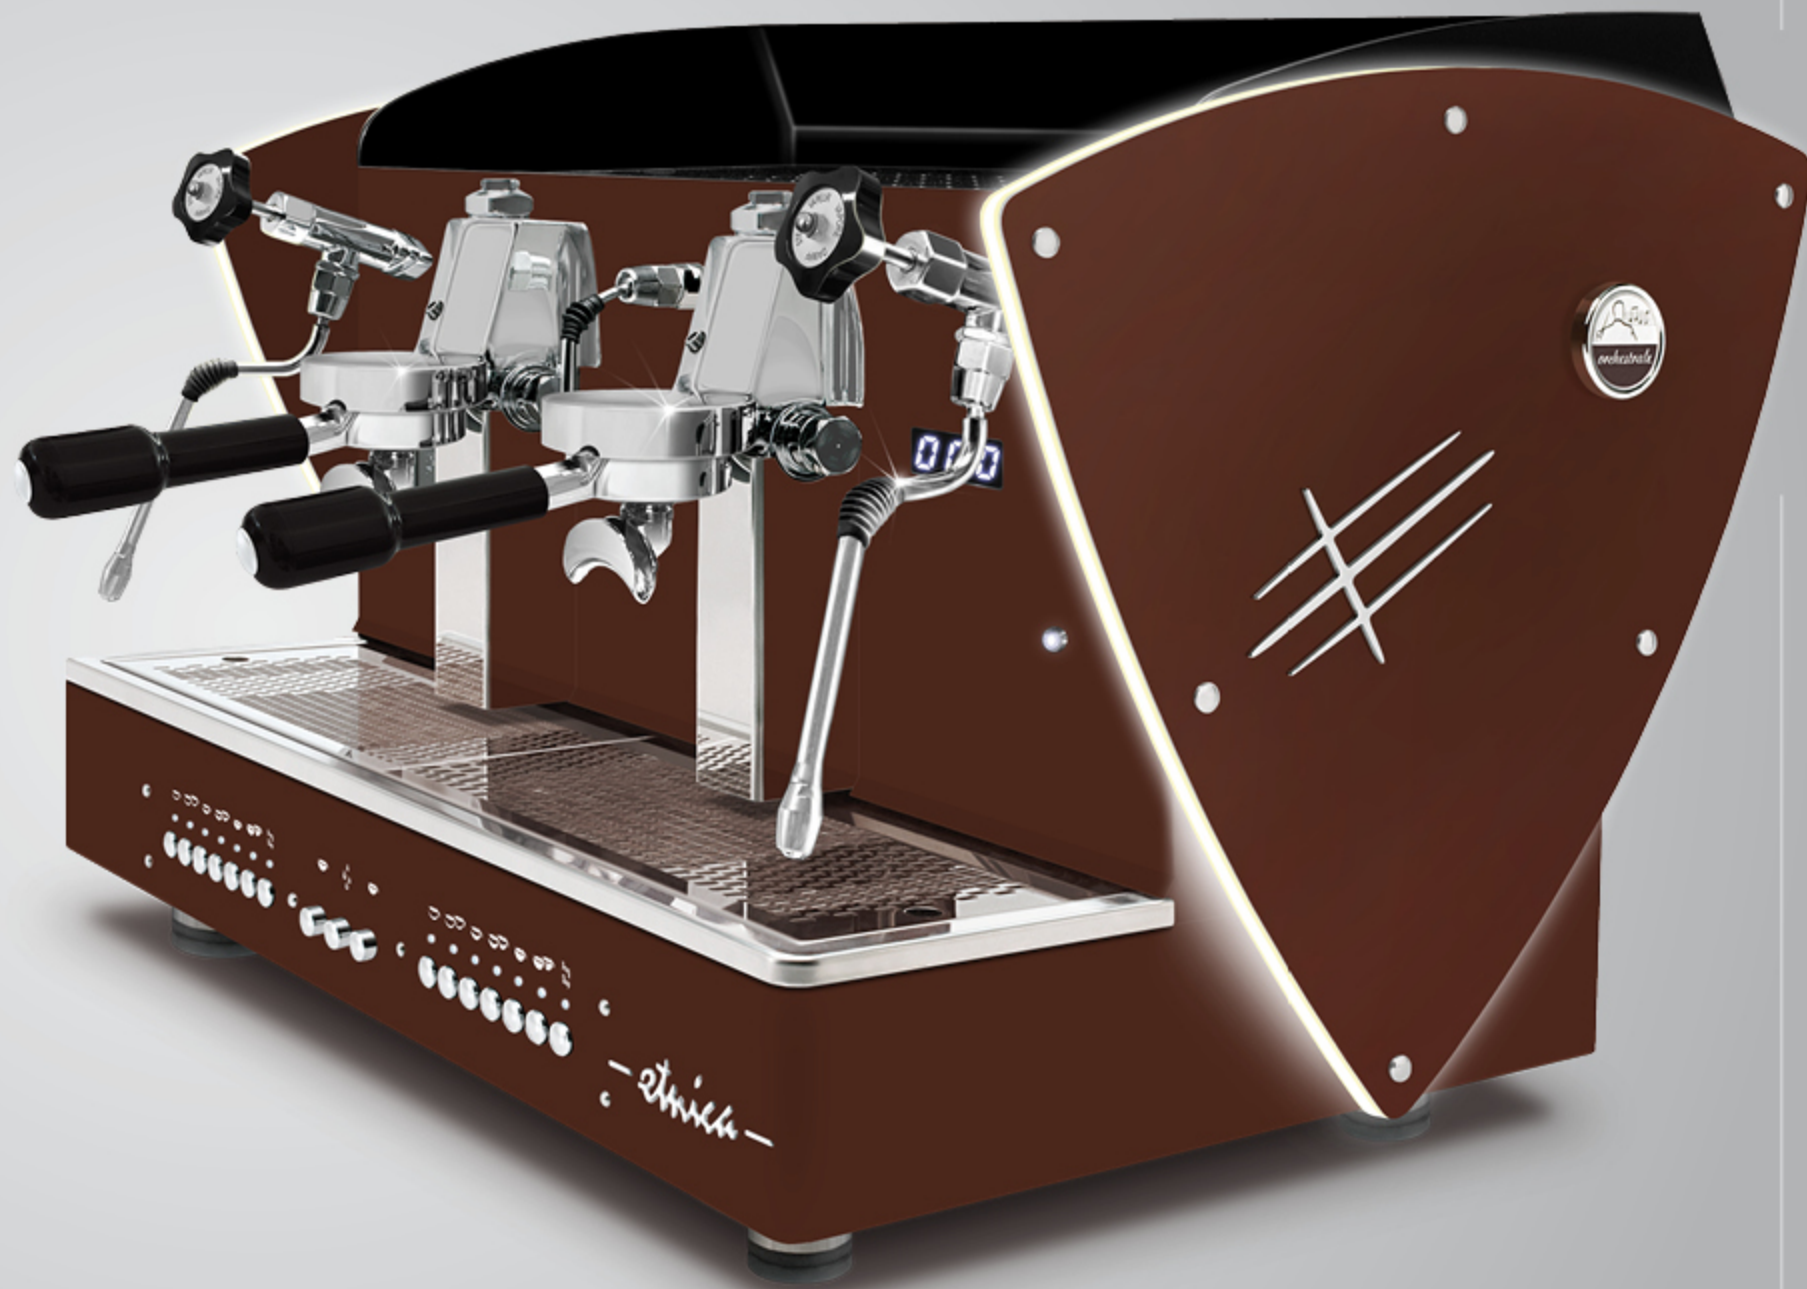

These outlines are also available with all other aesthetic optional (except for nut wood sides): satin steel sides, other painted sides and Limited Edition sides (super-mirror steel with satined texture).