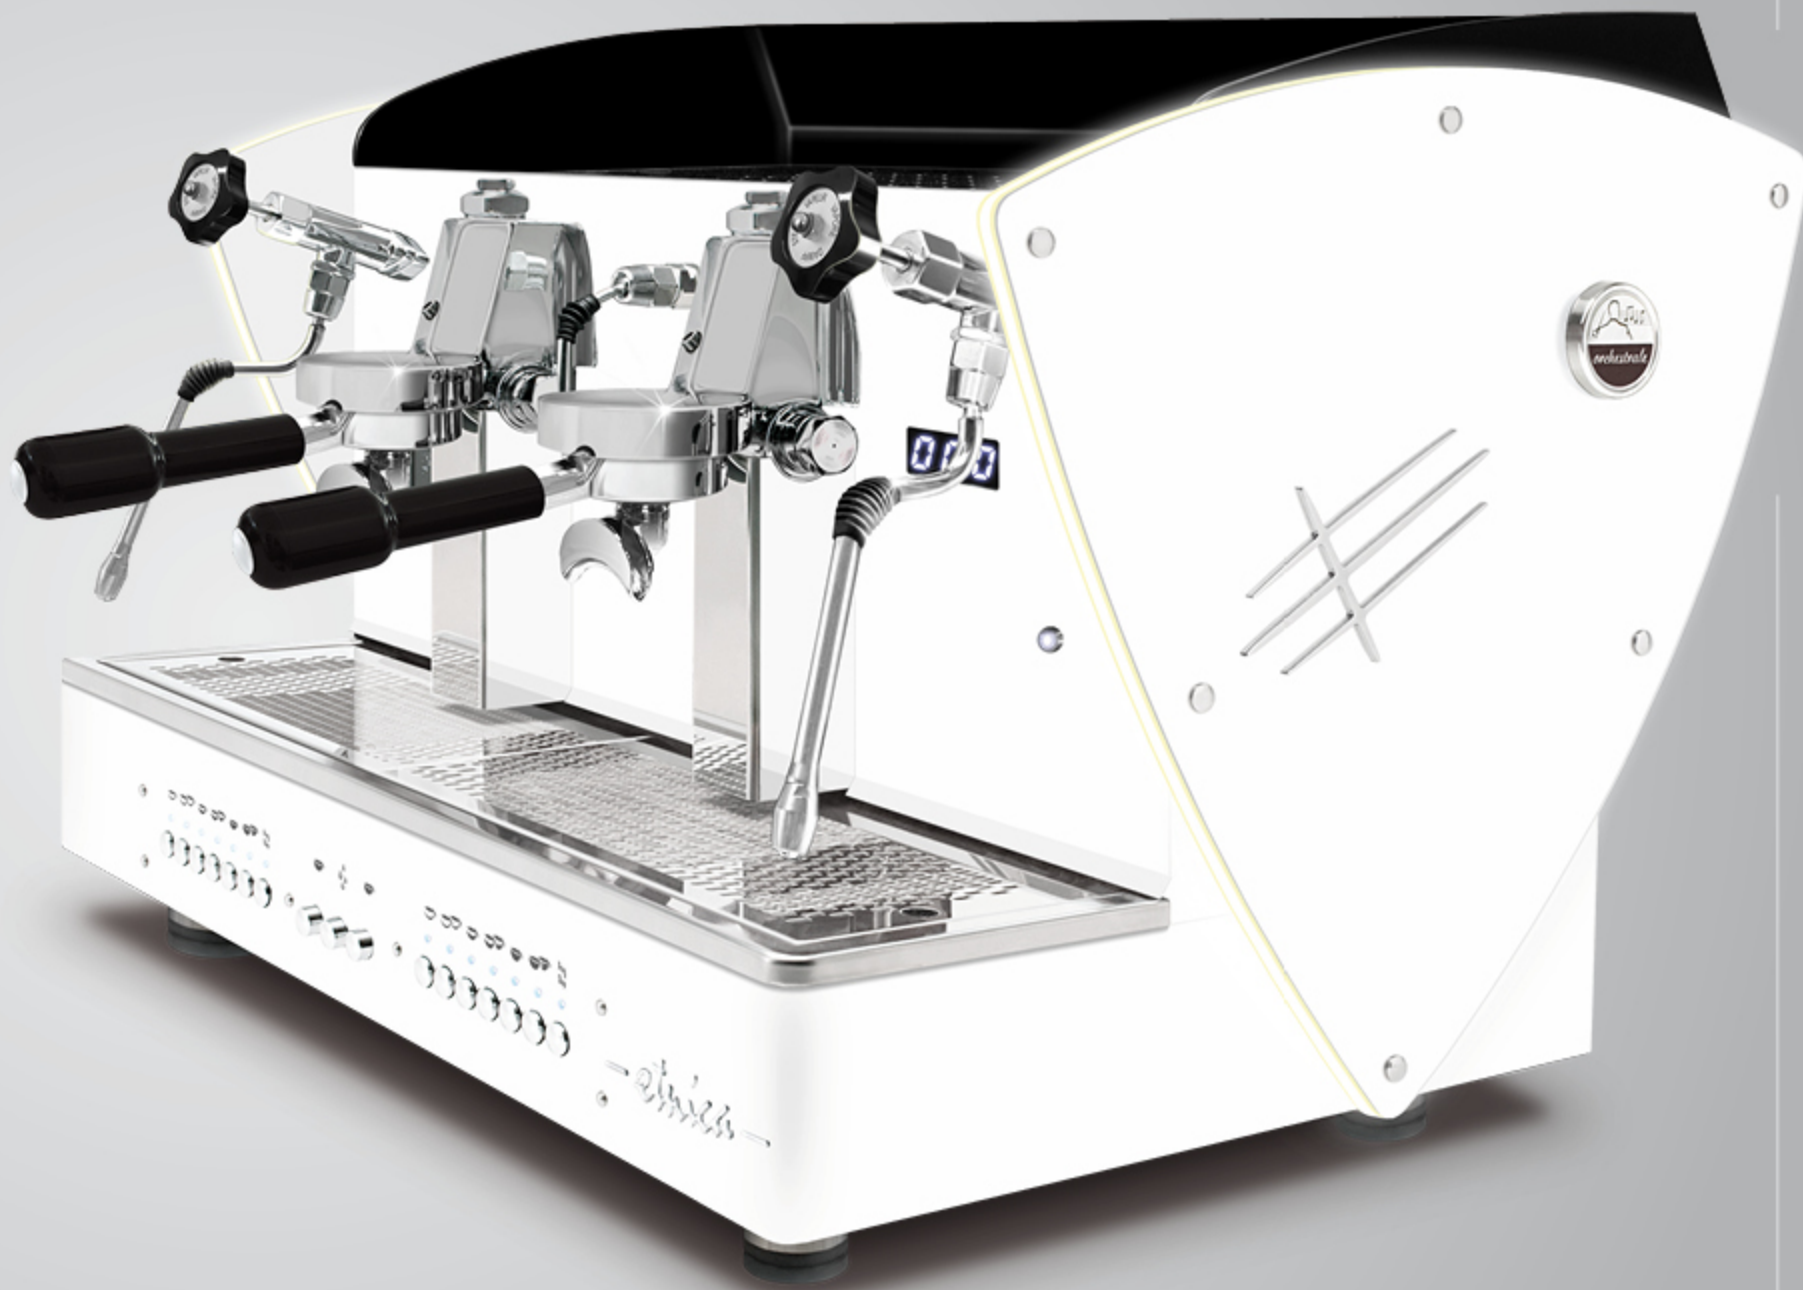

ALL WHITE + LED LIGHT sides

AUTOMATIC · SEMIAUTOMATIC
2 gr

With LED back light satin methacrylate outlines.

These outlines are also available with all other aesthetic optional (except for nut wood sides): satin steel sides, other painted sides and Limited Edition sides (super-mirror steel with satined texture).