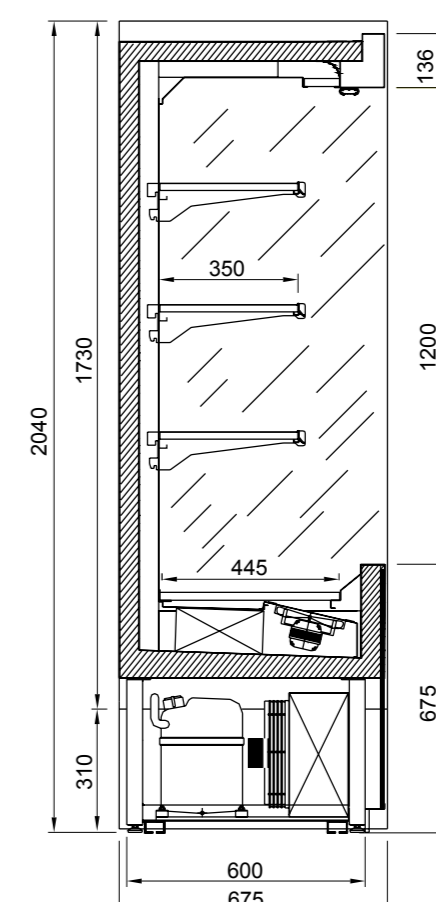

MOTORE INTERNO
INTERNAL MOTOR
MOTEUR INTERNE
EINGEBAUTER MOTOR