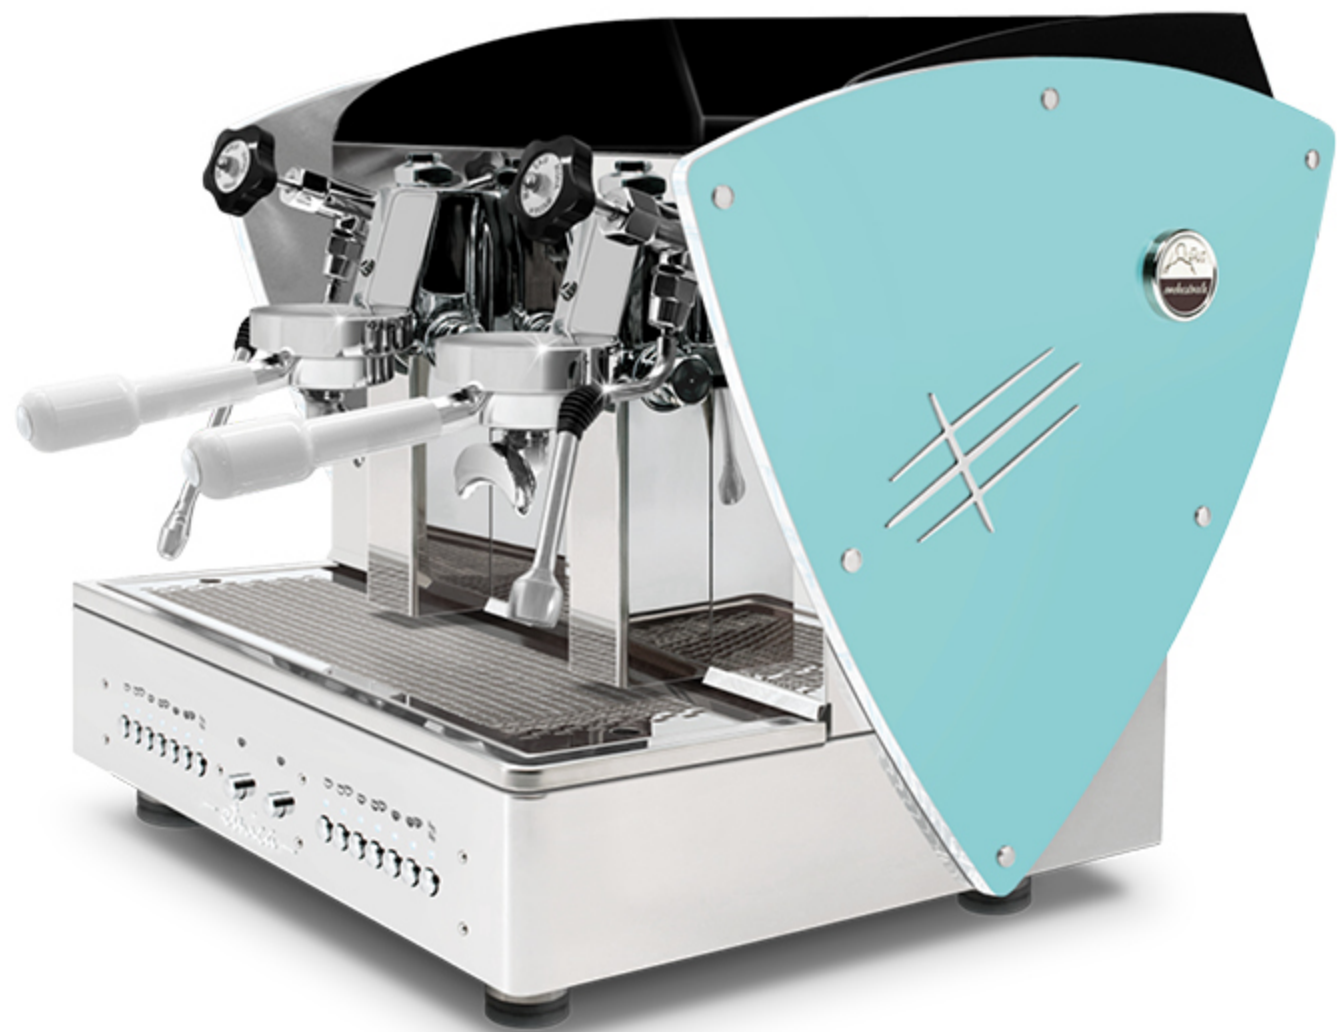

AUTOMATIC · SEMIAUTOMATIC
2 gr compact

Optional:
white handles

nut wood sides
nut wood kit

satin steel back
nut wood sides

steel painted **blue Tiffany** sides
transparent methacrylate
white handles

satin steel back
steel painted
blue Tiffany sides
transparent methacrylate