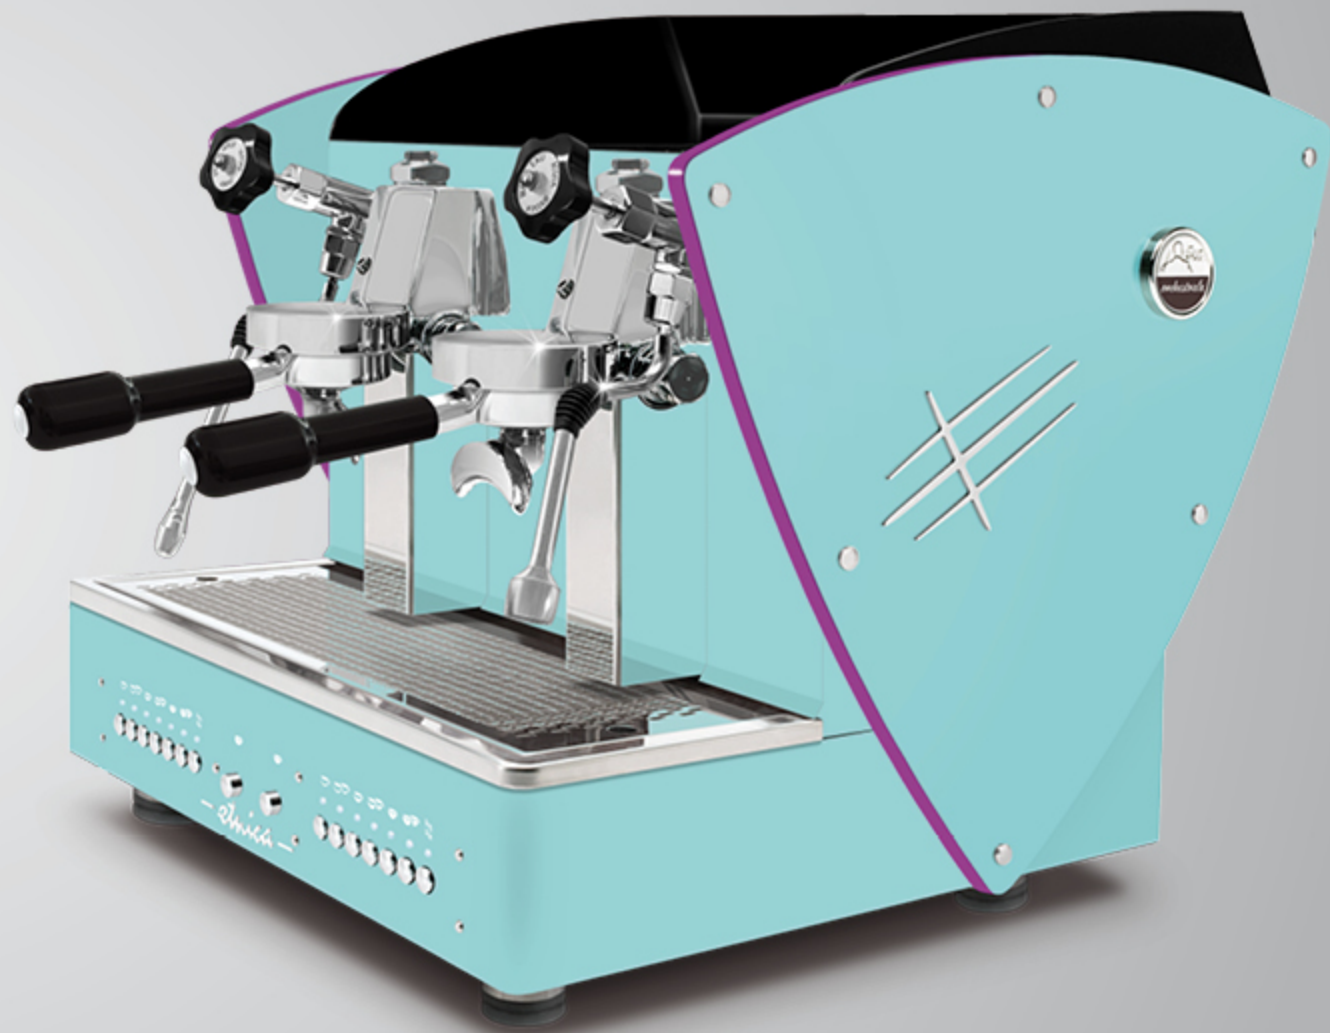

All blue Tiffany
orange methacrylate

All blue Tiffany
blue methacrylate

All blue Tiffany
violet methacrylate

ALL BLUE TIFFANY + LED LIGHT sides

AUTOMATIC · SEMIAUTOMATIC
2 gr compact

With LED back light satin methacrylate outlines.