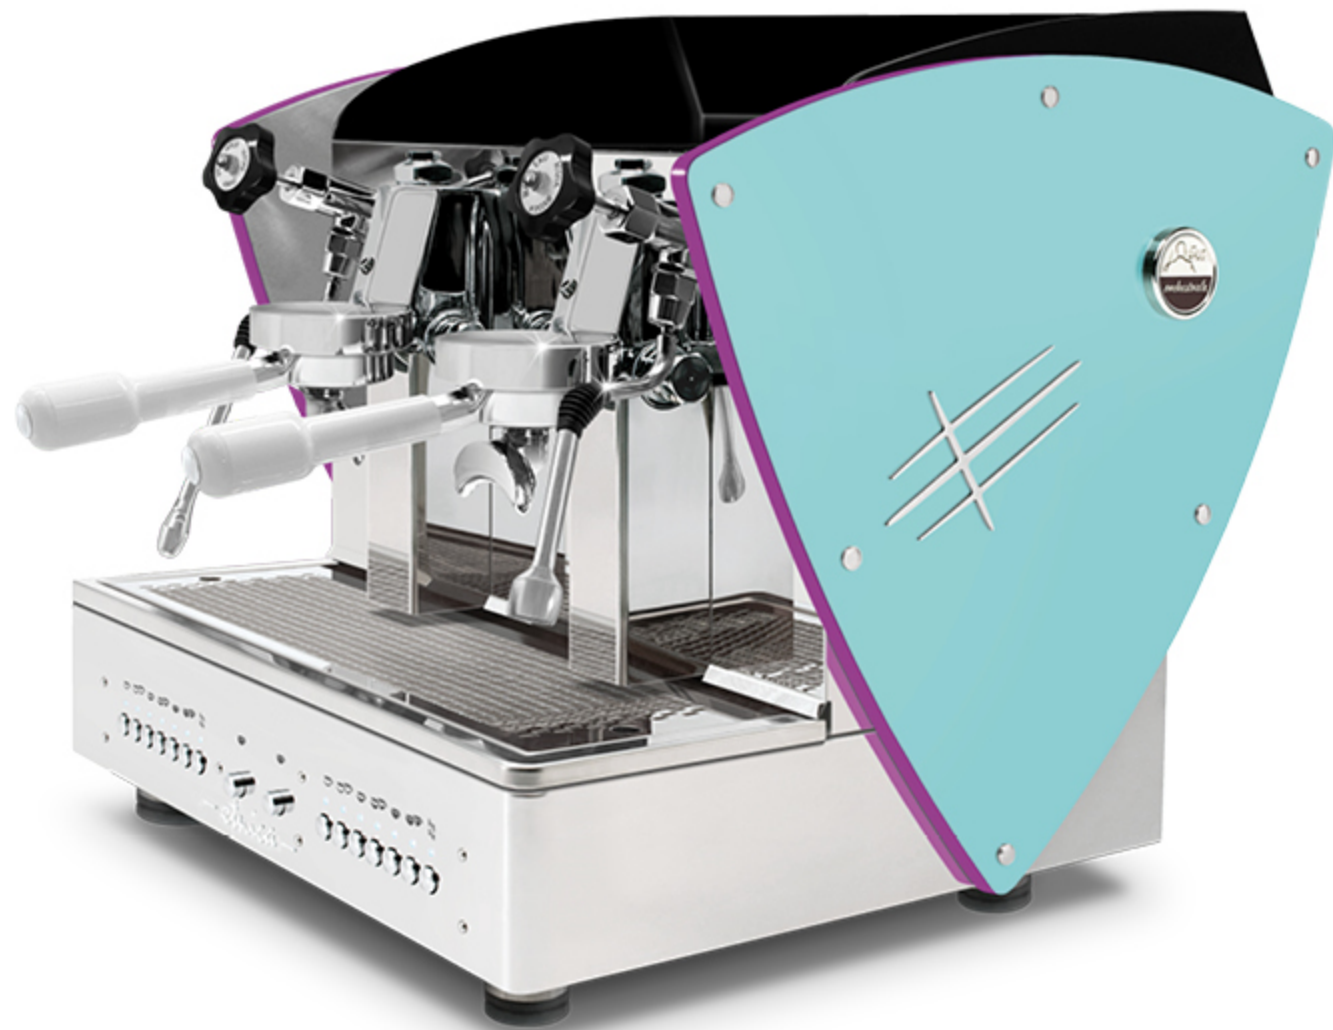

steel painted **blue Tiffany** sides
violet methacrylate
white handles