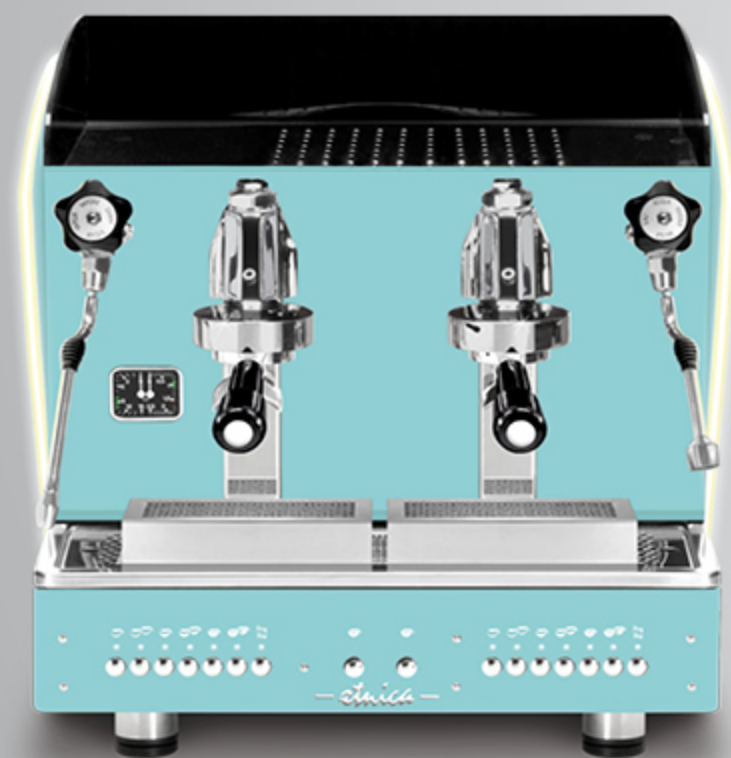

ALL BLUE TIFFANY + LED LIGHT sides

AUTOMATIC · SEMIAUTOMATIC
2 gr compact

With LED back light satin methacrylate outlines.

These outlines are also available with all other aesthetic optional (except for nut wood sides): satin steel sides, other painted sides and Limited Edition sides (super-mirror steel with satined texture).