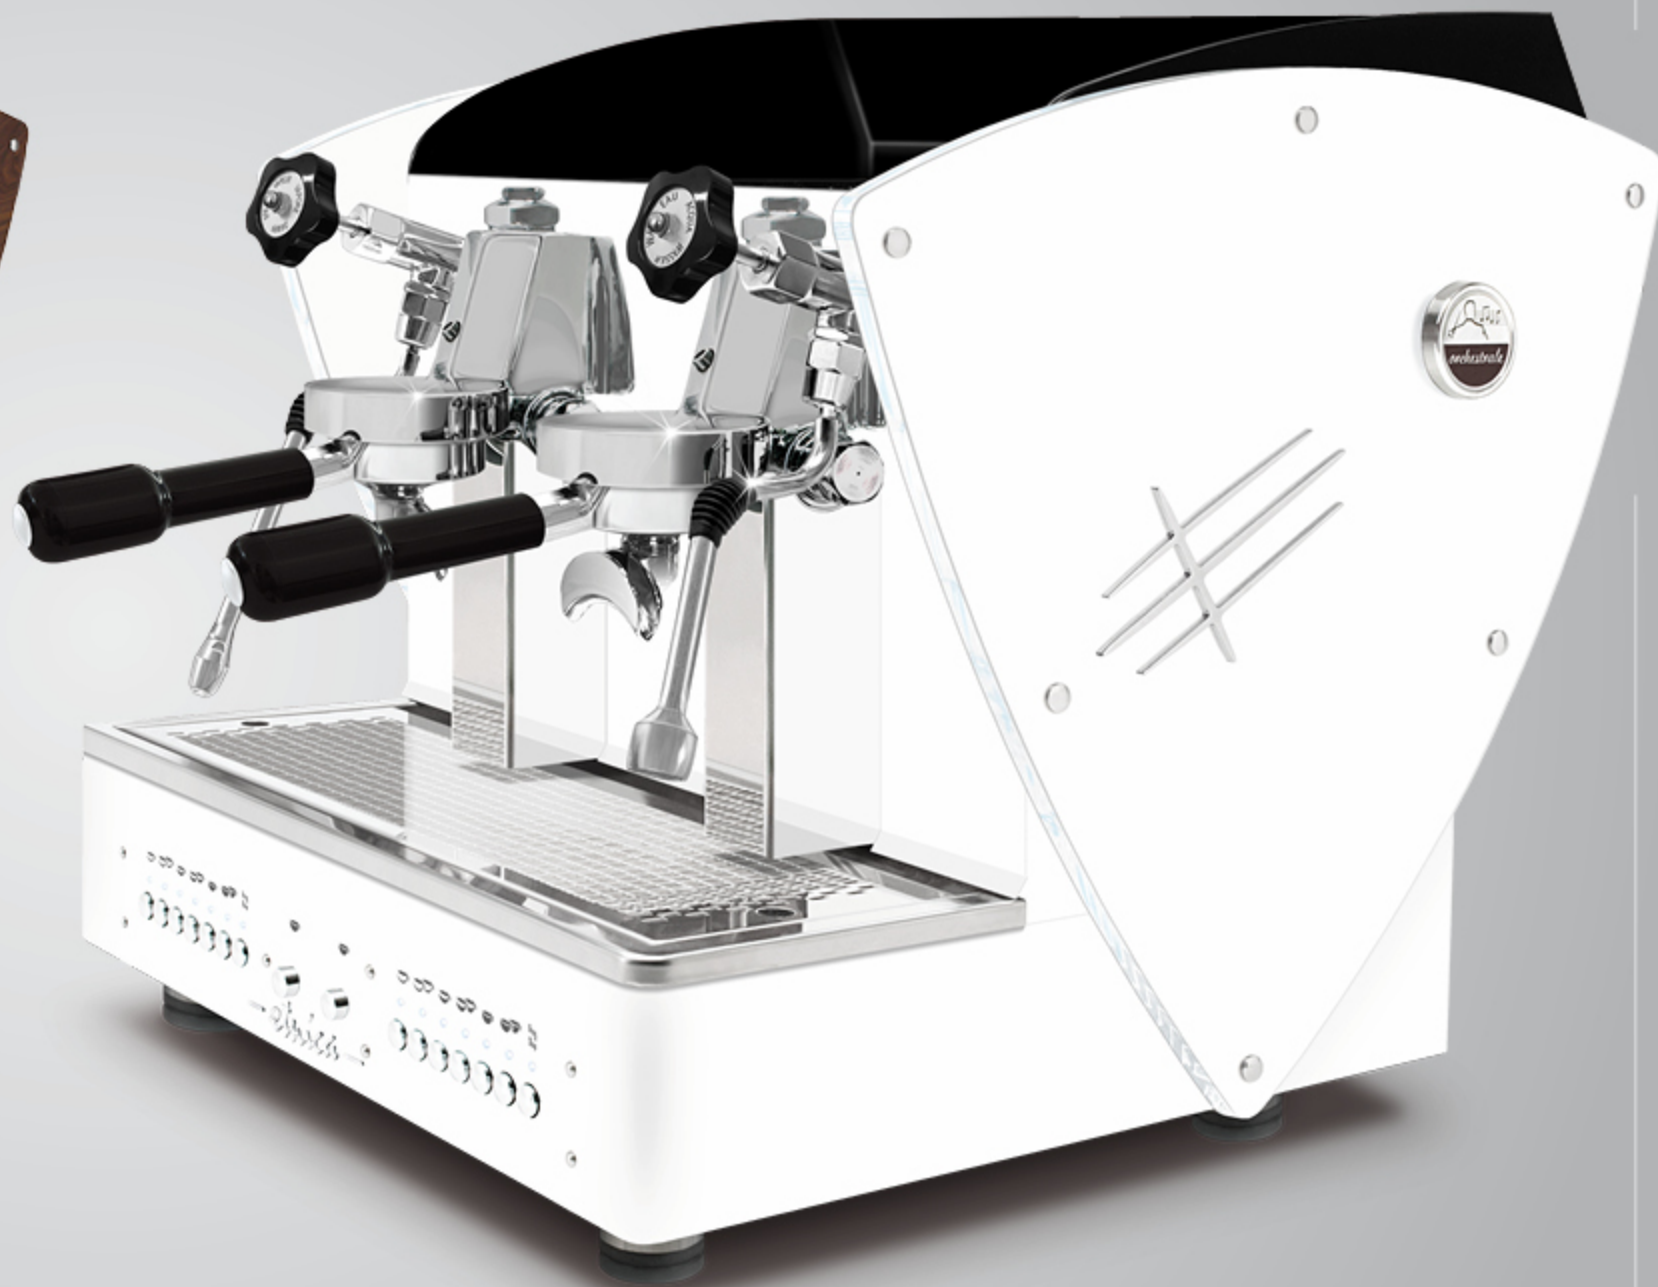

ALL WHITE

AUTOMATIC · SEMIAUTOMATIC
2 gr compact

Also available with all other aesthetic optional: painted steel sides and/or back white, black, rust brown, blue Tiffany, Limited Edition sides (super-mirror steel with satined texture), nut wood sides.

All finishings can have many different colour methacrylate outlines: black, white, green, red, yellow, orange, blue, violet. (Nut sides don't have methacrylate).