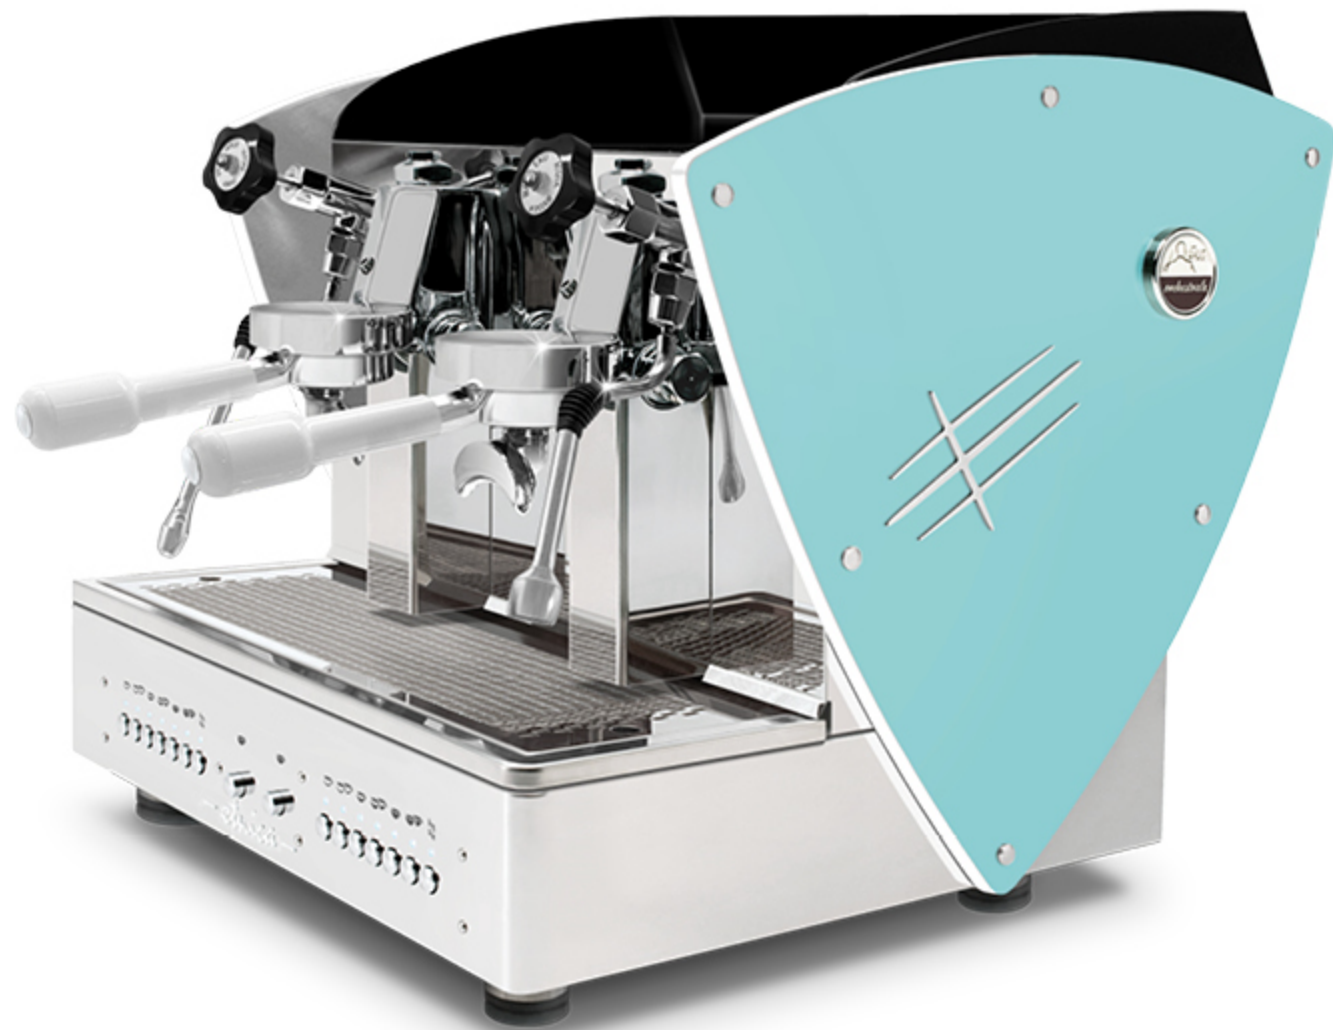

steel painted **blue Tiffany** sides
white methacrylate
white handles