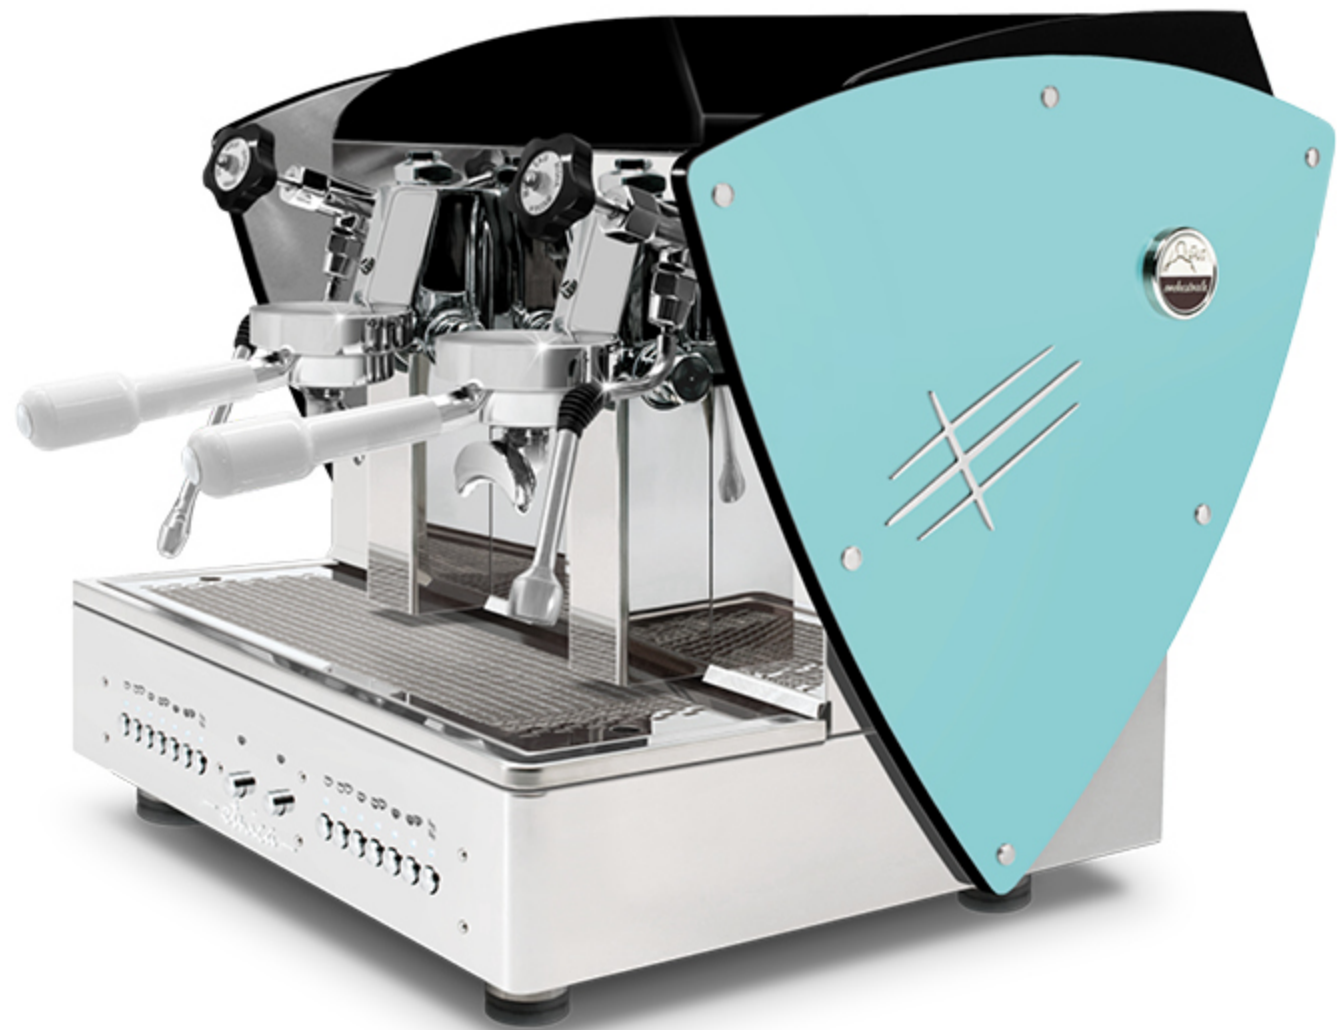

steel painted **blue Tiffany** sides
black methacrylate
white handles