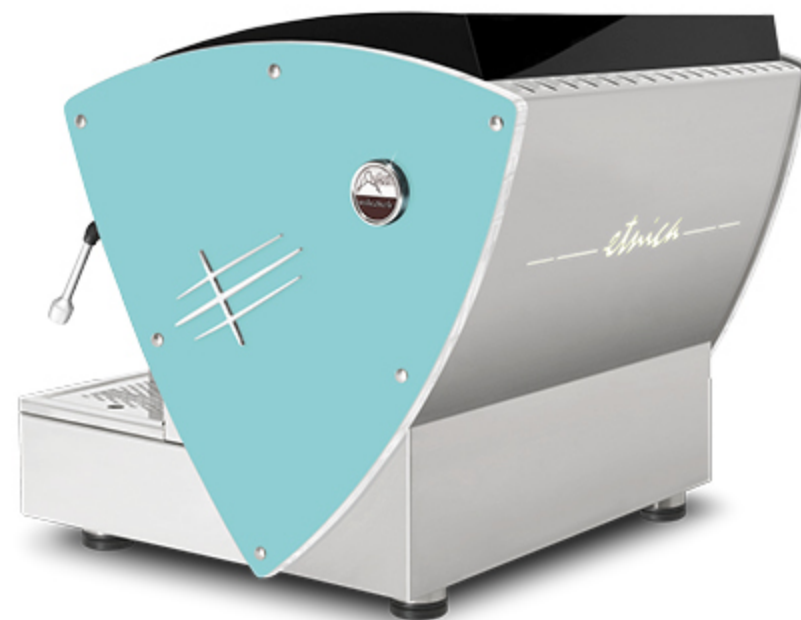

AUTOMATIC · SEMIAUTOMATIC
2 gr compact

Optional:
white handles

nut wood sides
nut wood kit

satin steel back
nut wood sides

steel painted **blue Tiffany** sides
transparent methacrylate
white handles

satin steel back
steel painted
blue Tiffany sides
transparent methacrylate