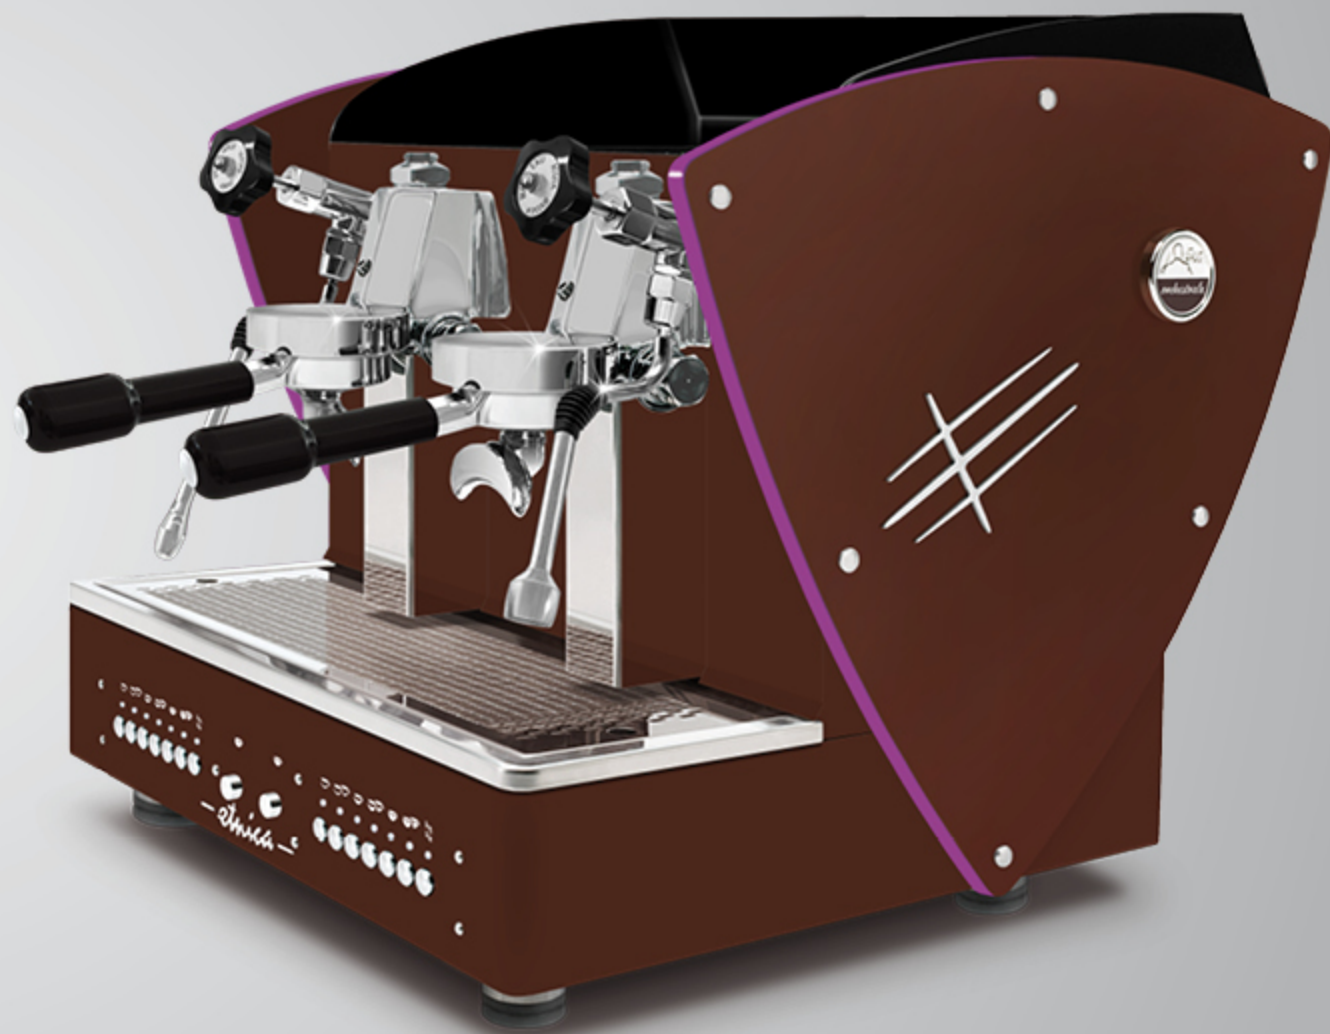

All rust brown
violet methacrylate