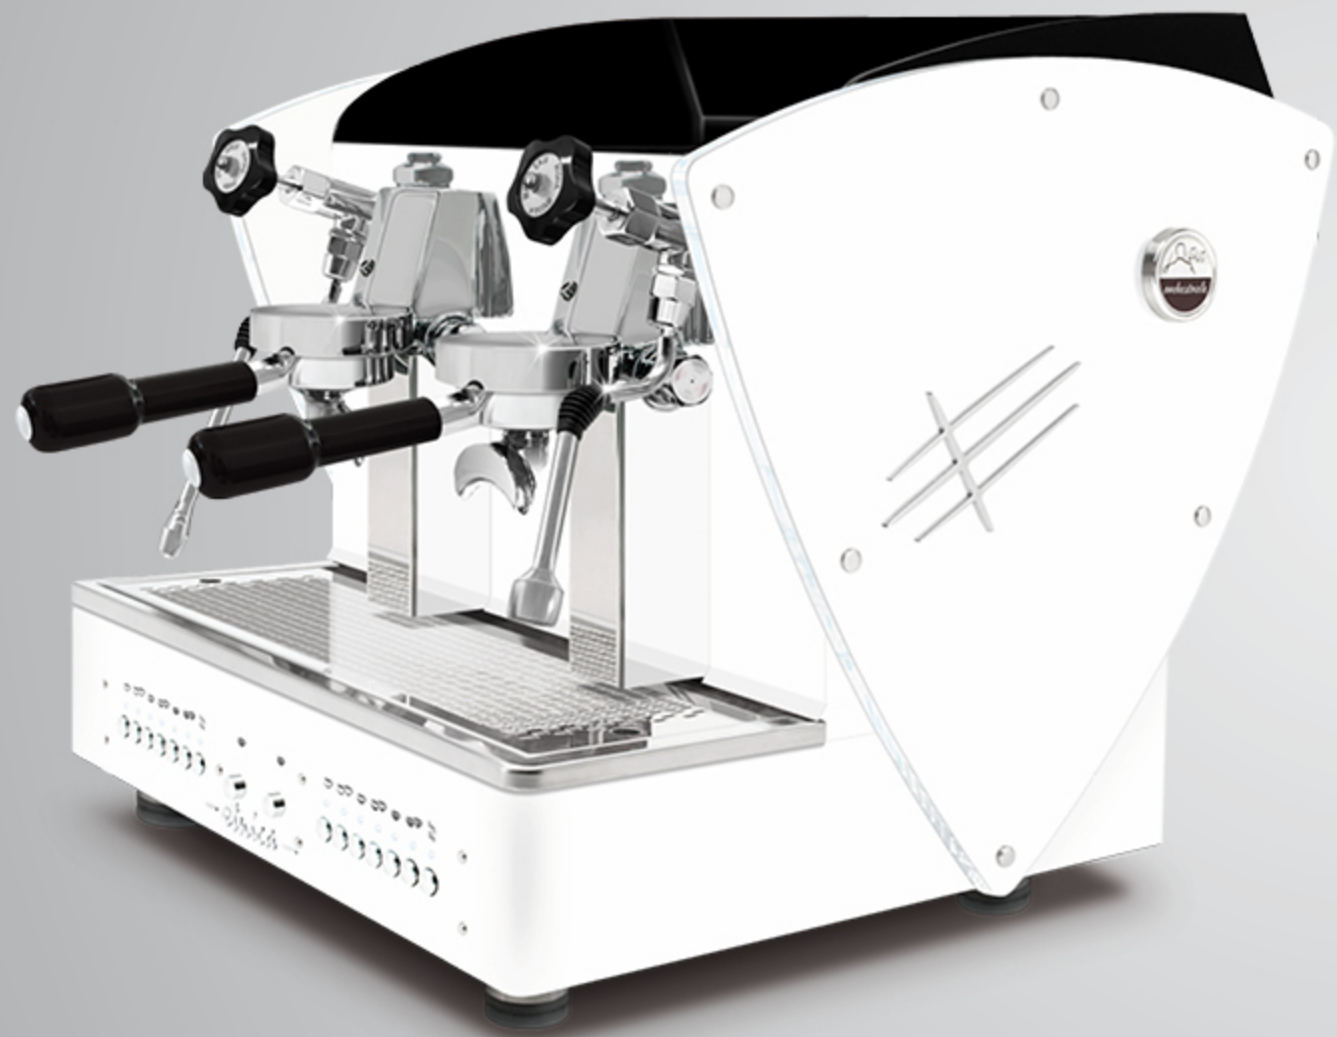

All white
transparent methacrylate