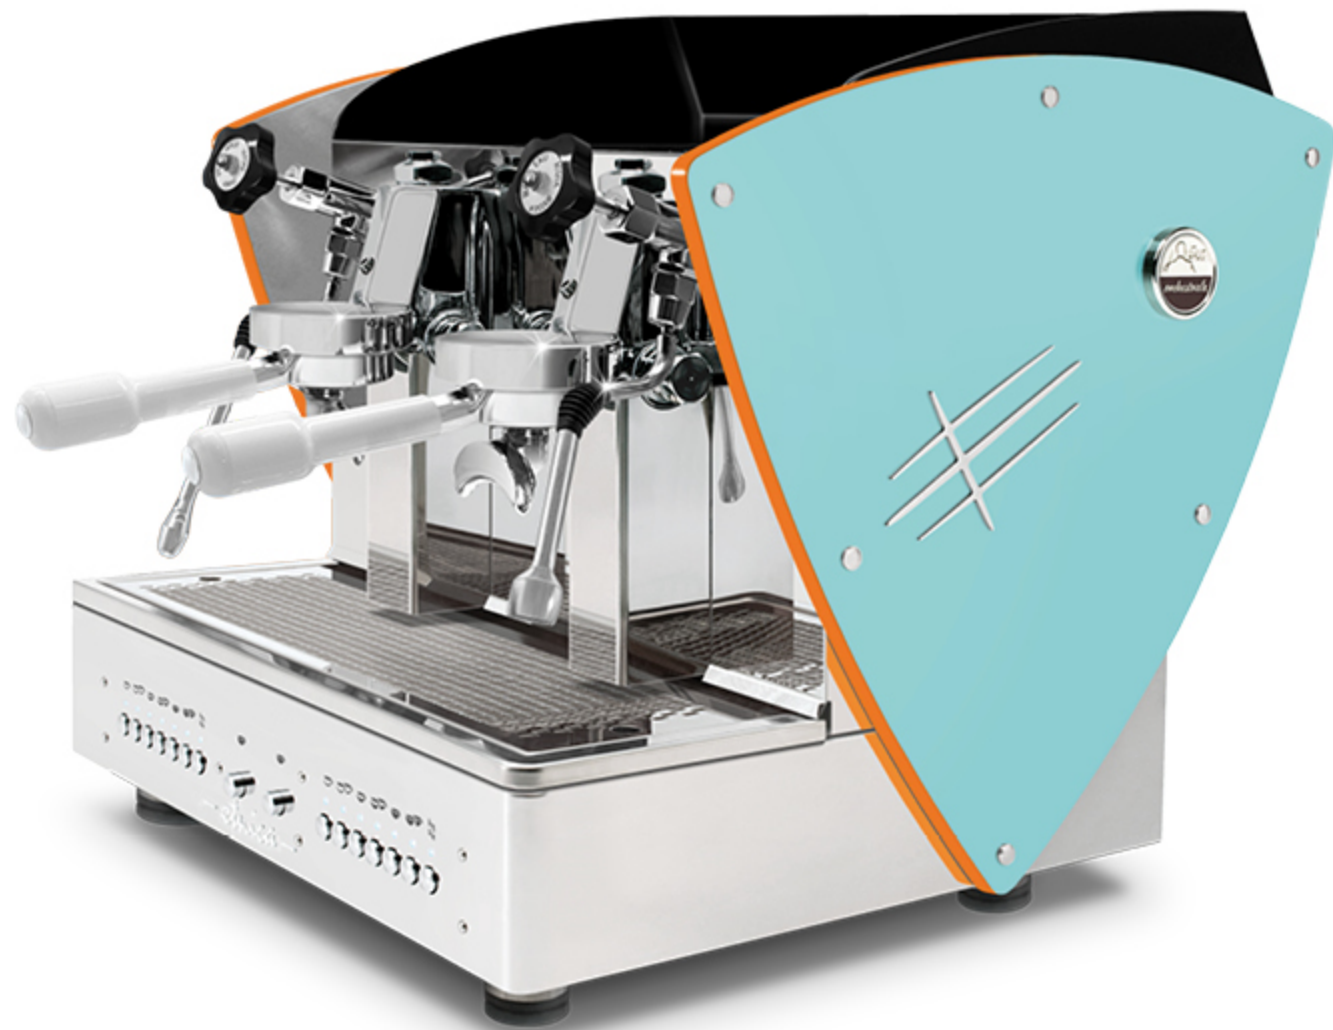

steel painted **blue Tiffany** sides
orange methacrylate
white handles