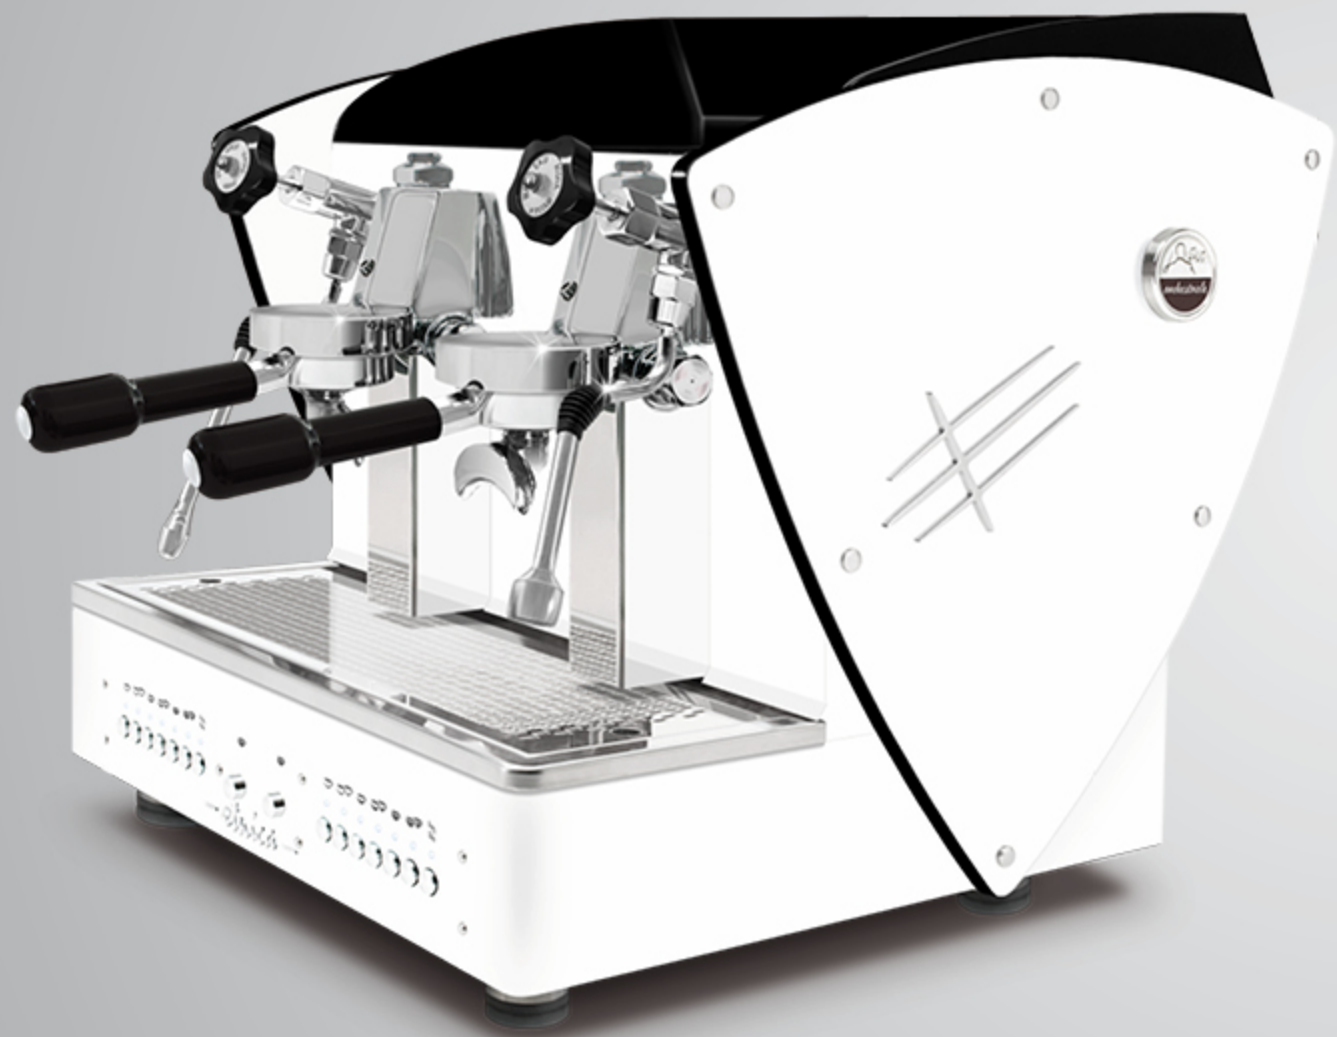

All white
black methacrylate