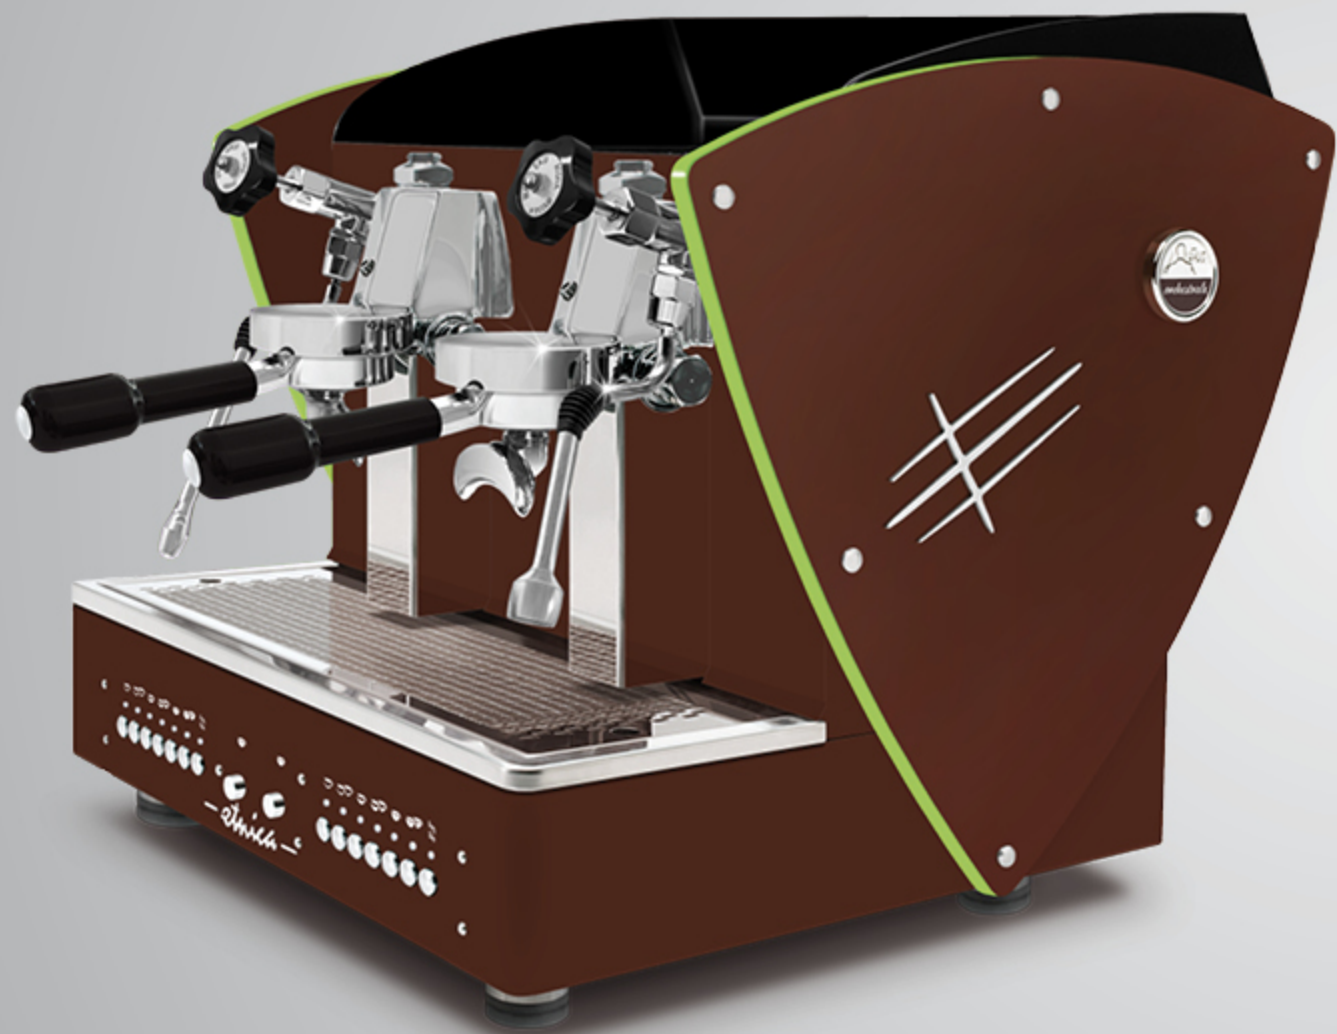

All rust brown
green methacrylate