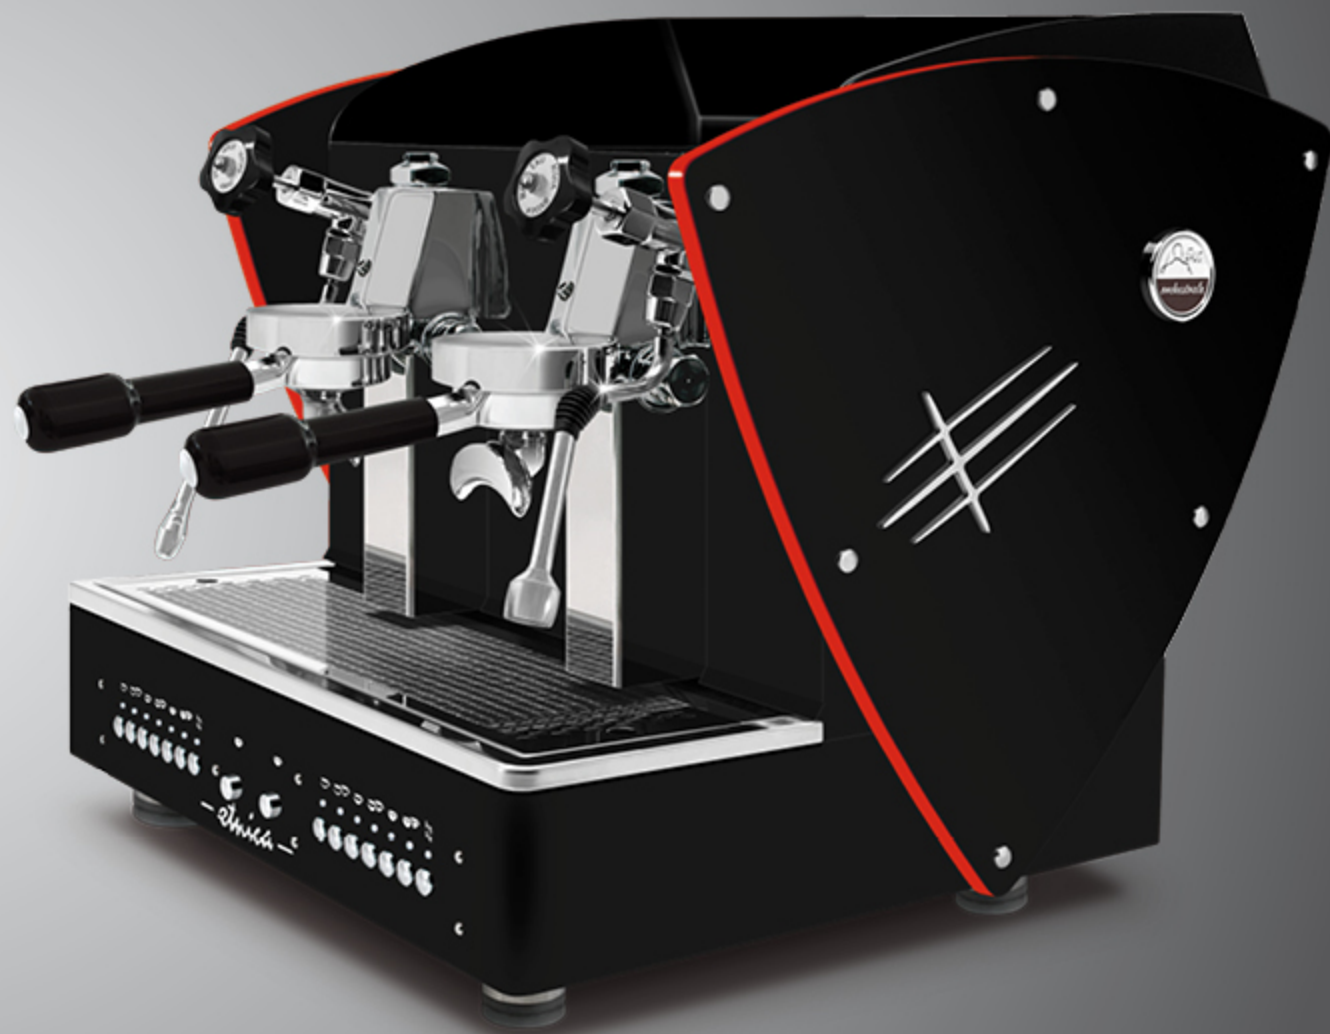

All black
red methacrylate