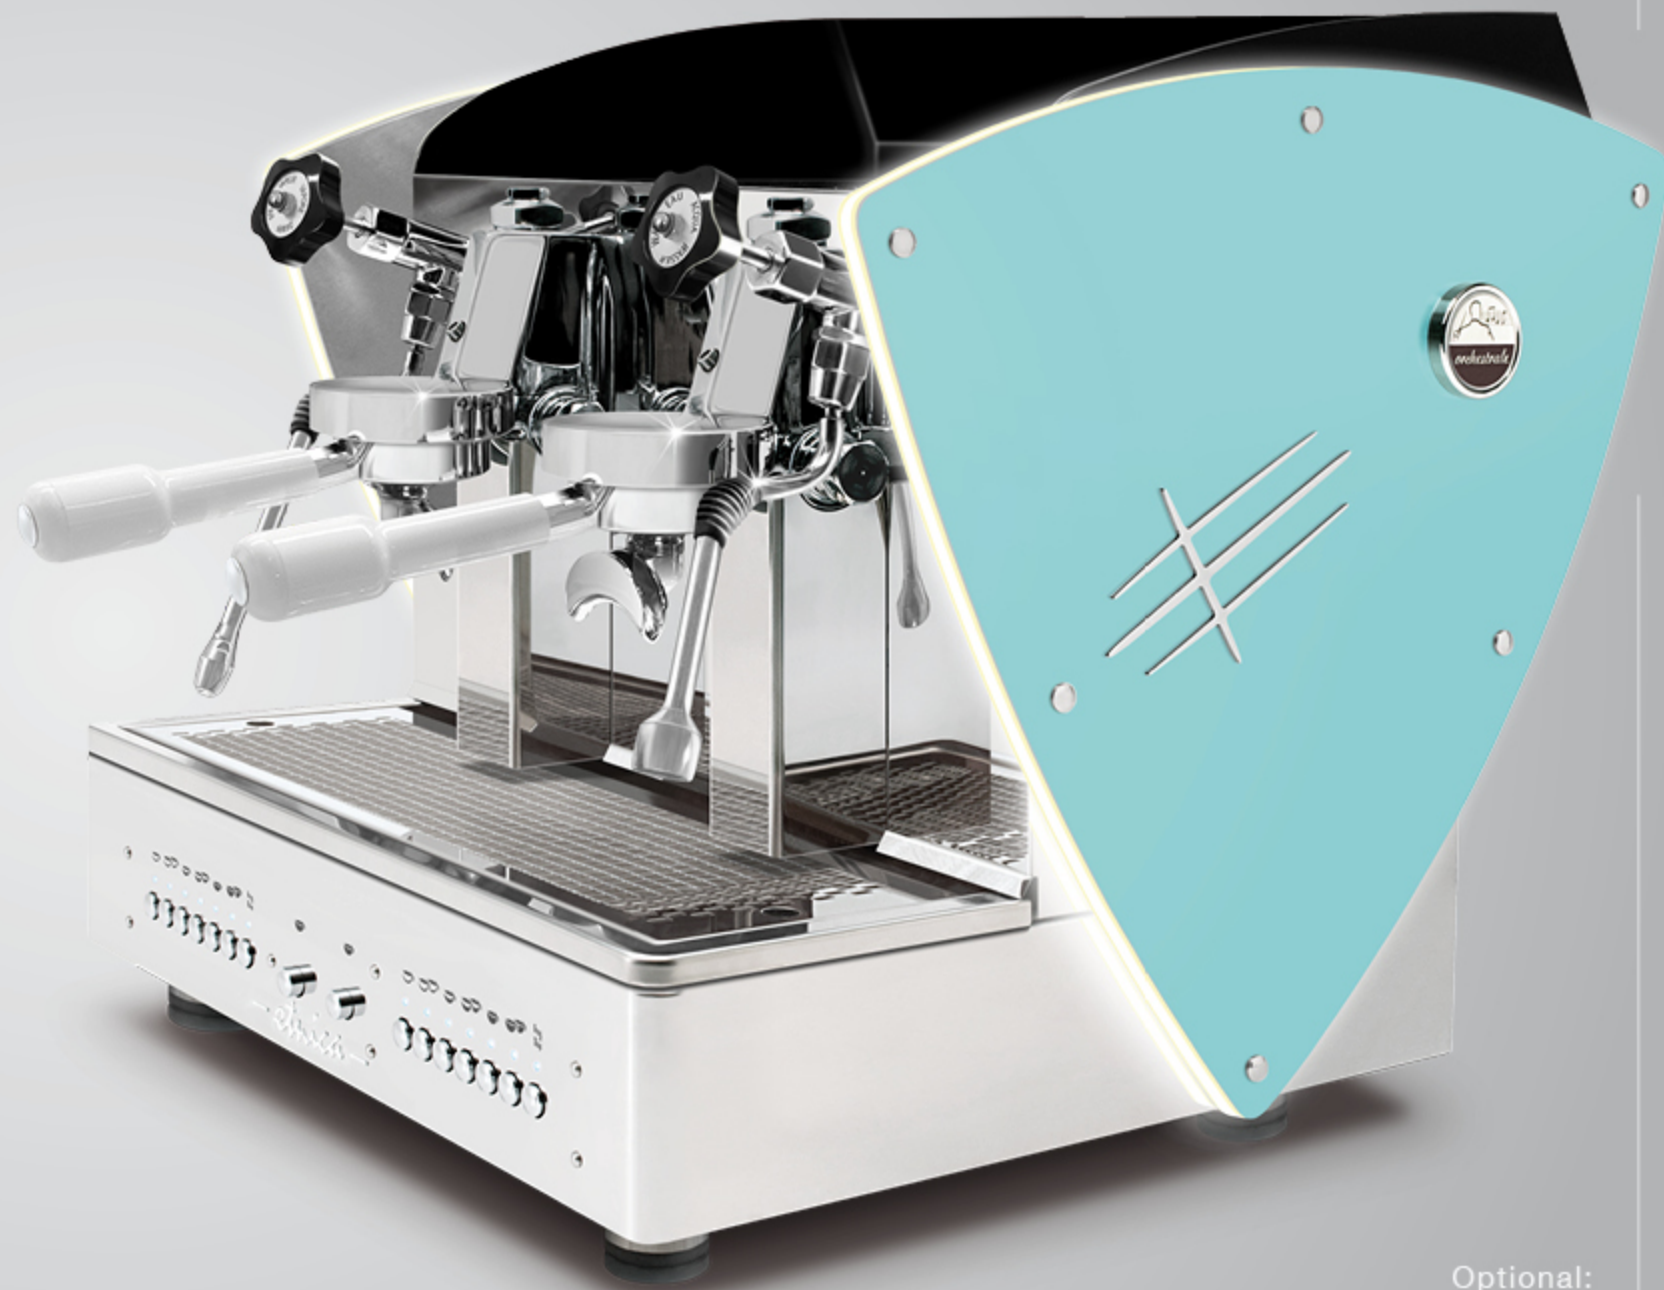

BLUE TIFFANY + LED LIGHT sides

With LED back light satin methacrylate outlines.

These outlines are also available with all other aesthetic optional (except for nut wood sides): satin steel sides, other painted sides and Limited Edition sides (super-mirror steel with satined texture).

AUTOMATIC · SEMIAUTOMATIC
2 gr compact

Optional:
white handles