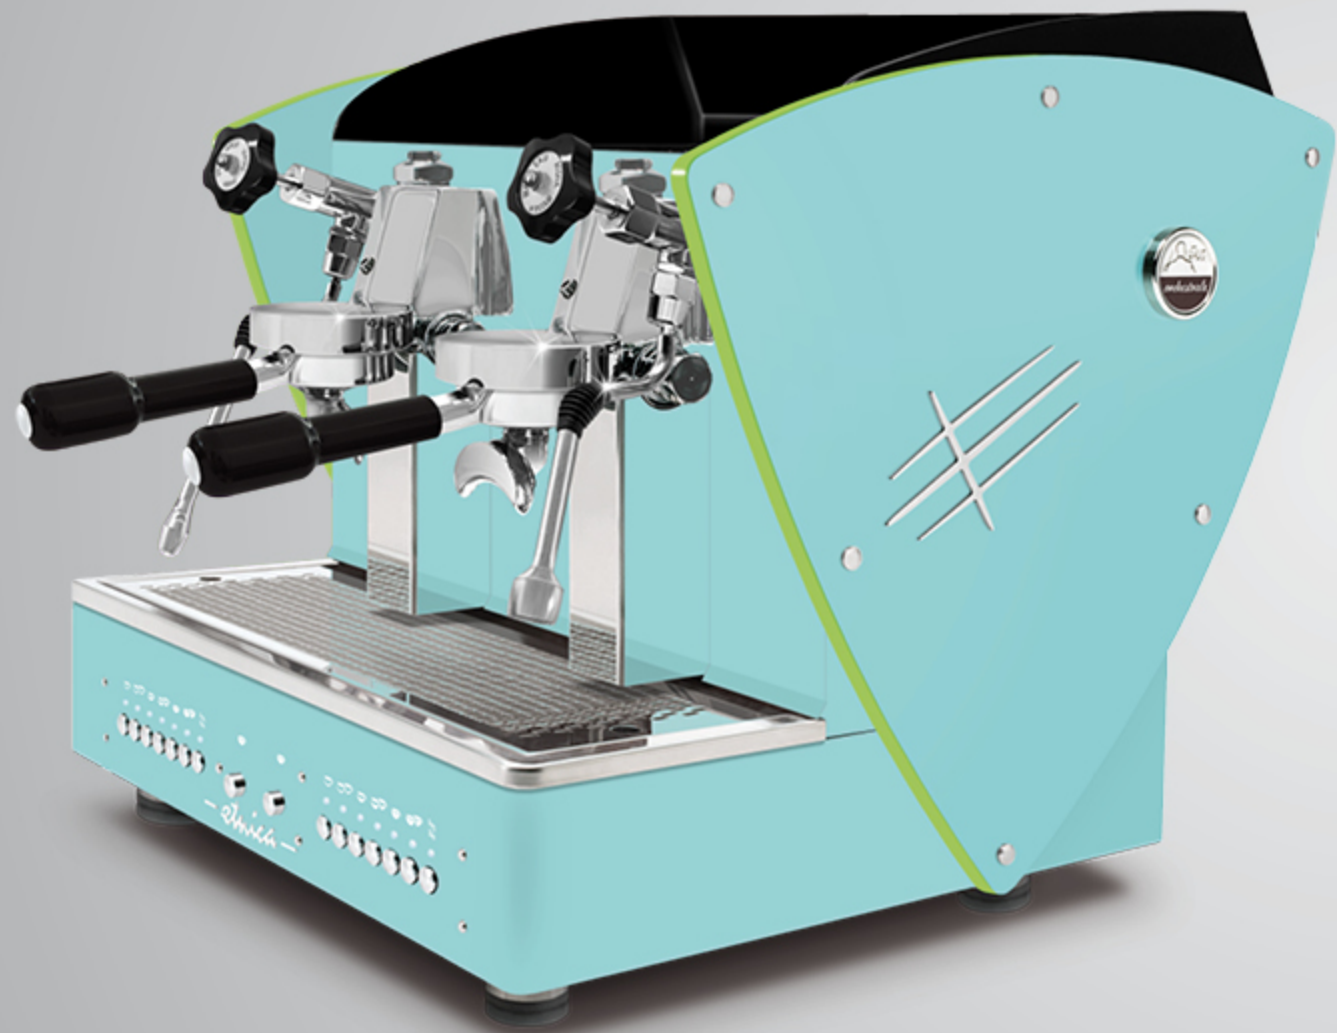

All blue Tiffany
yellow methacrylate