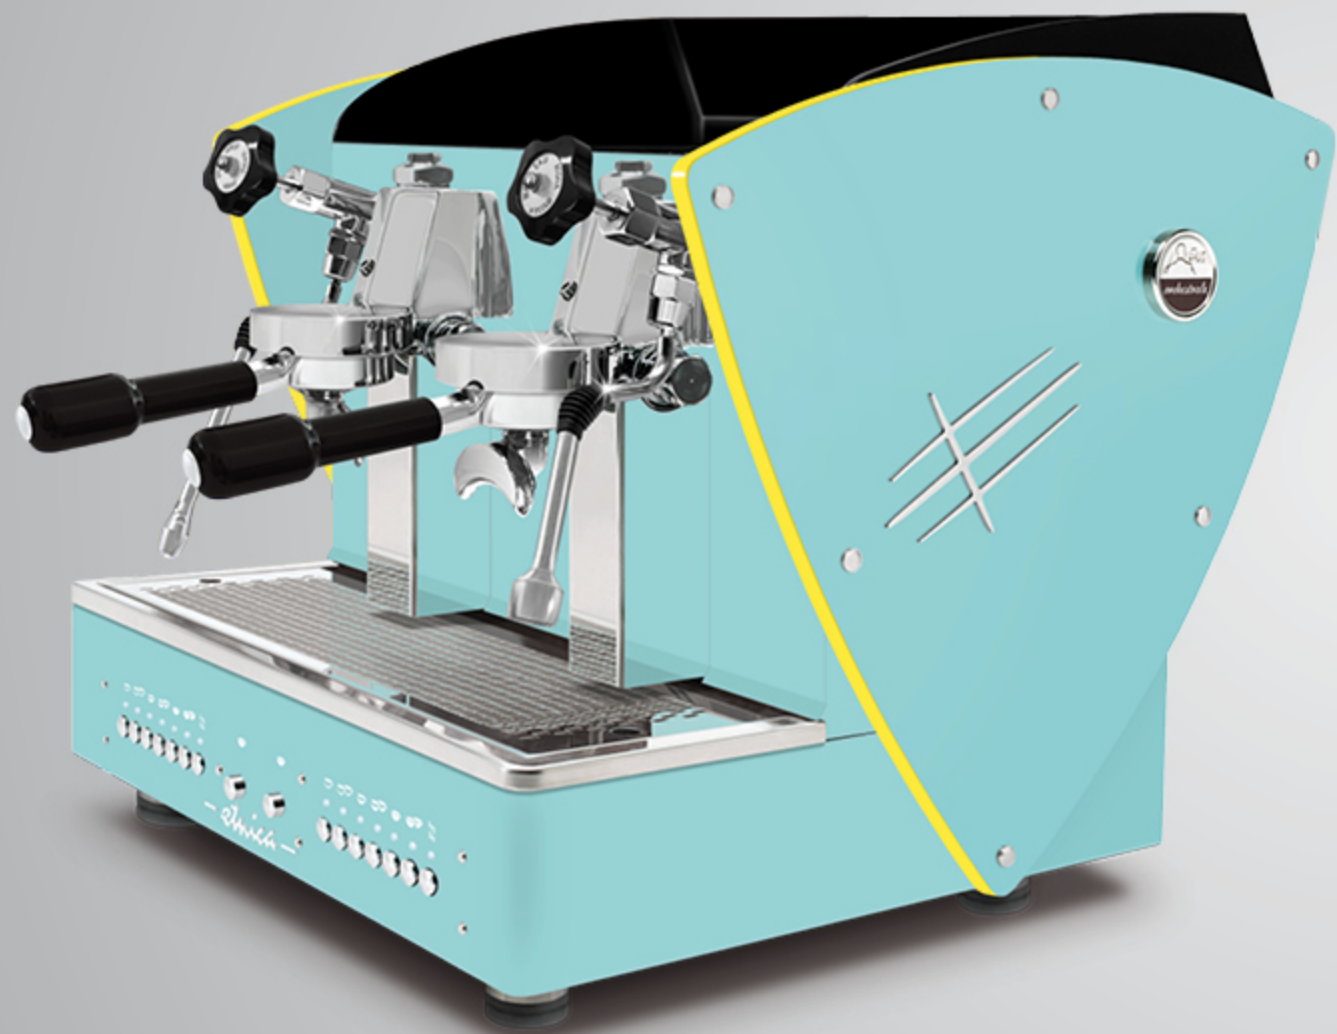

All blue Tiffany
blue methacrylate