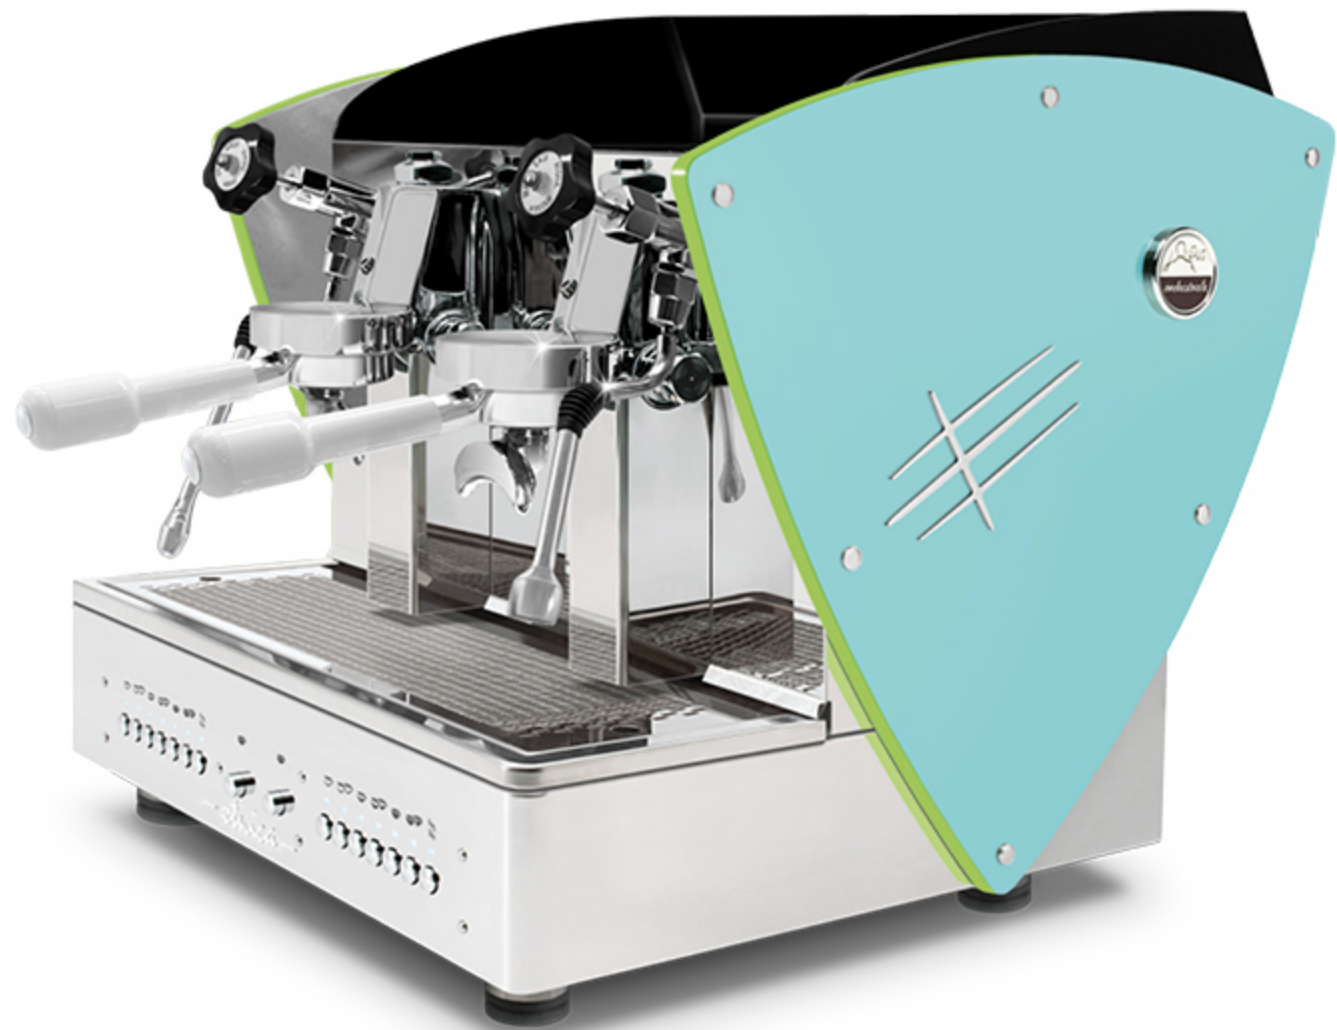

steel painted **blue Tiffany** sides
green methacrylate
white handles