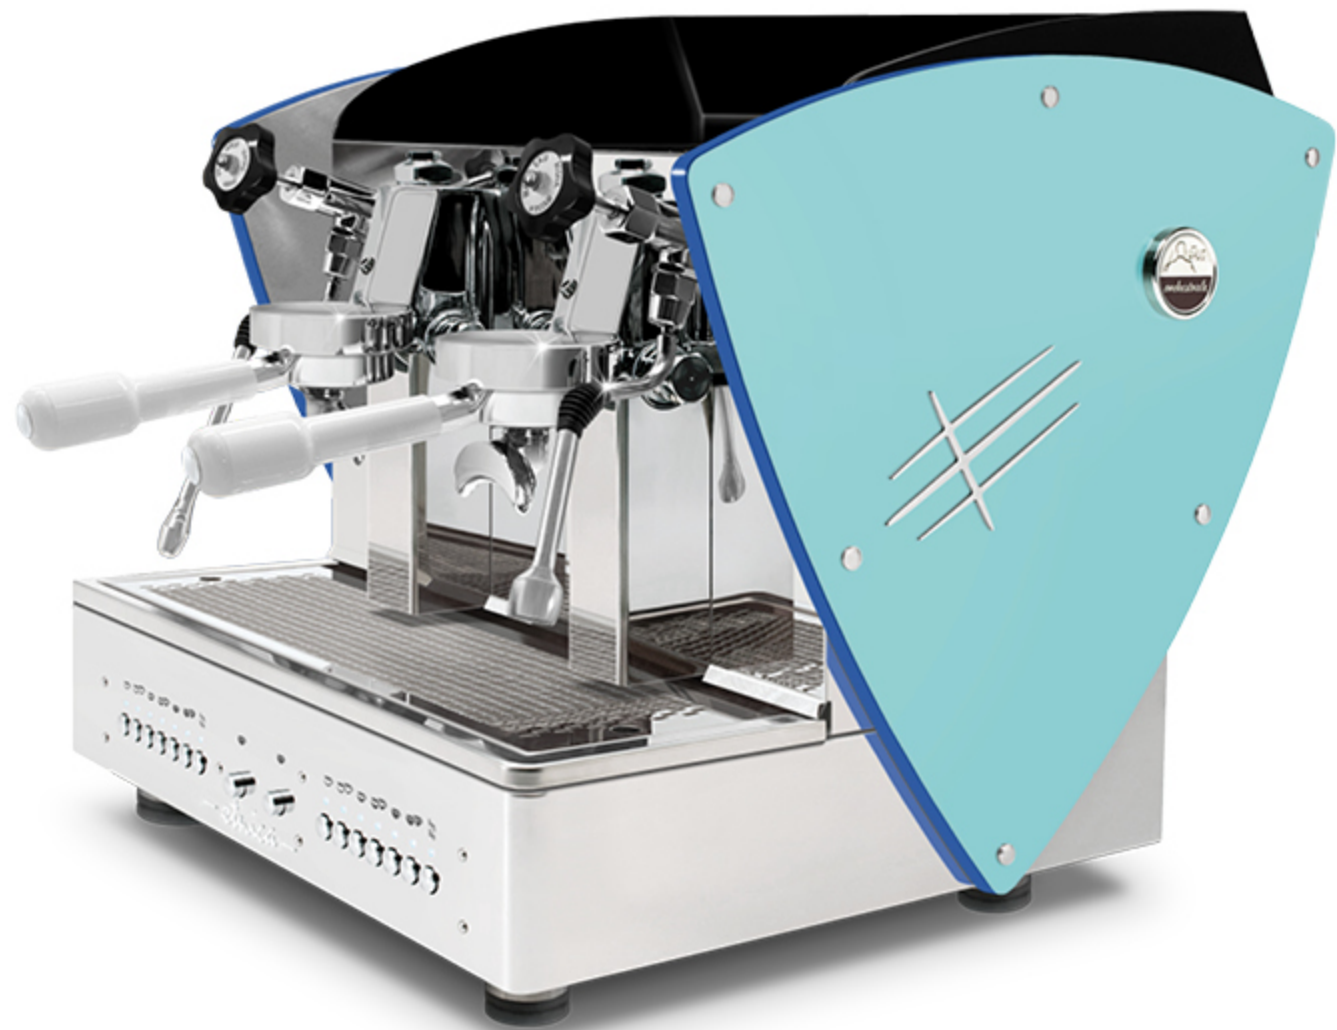

steel painted **blue Tiffany** sides
blue methacrylate
white handles