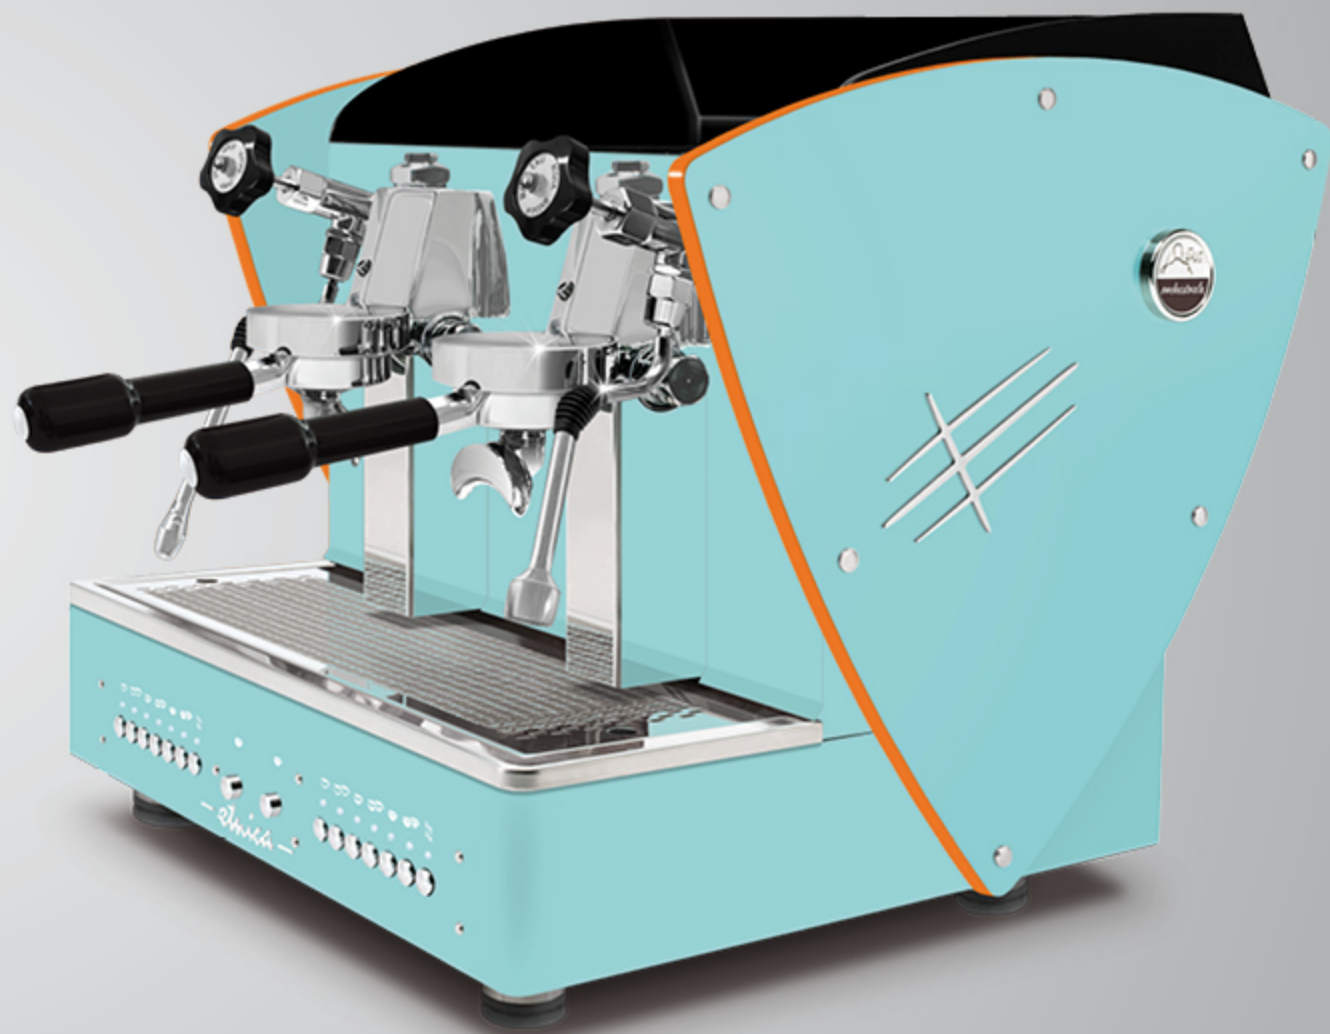

All blue Tiffany
violet methacrylate