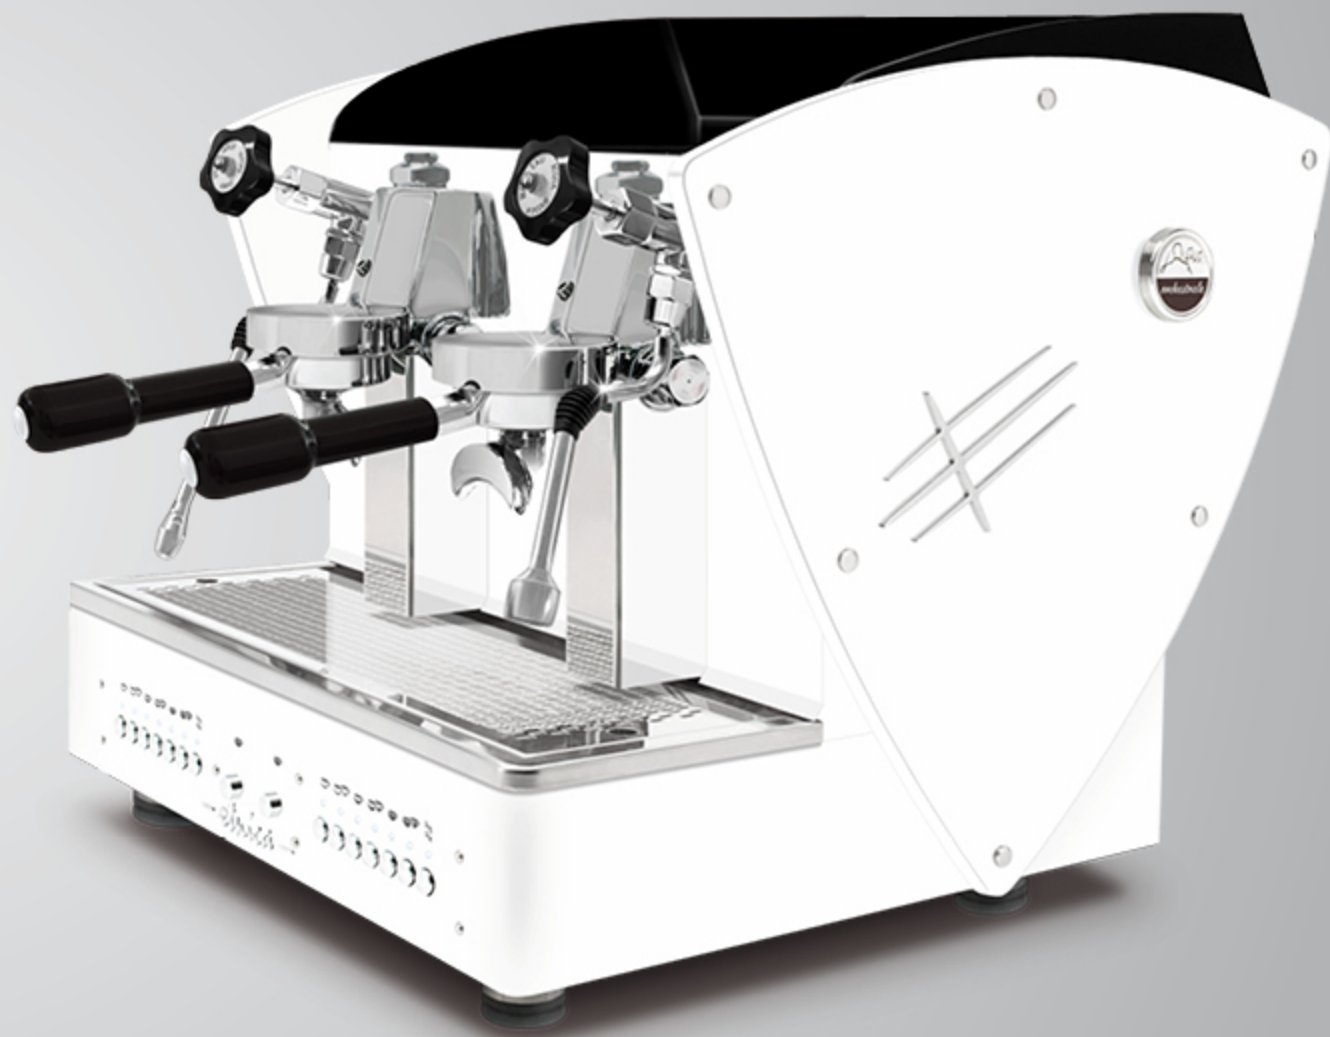

All white
white methacrylate