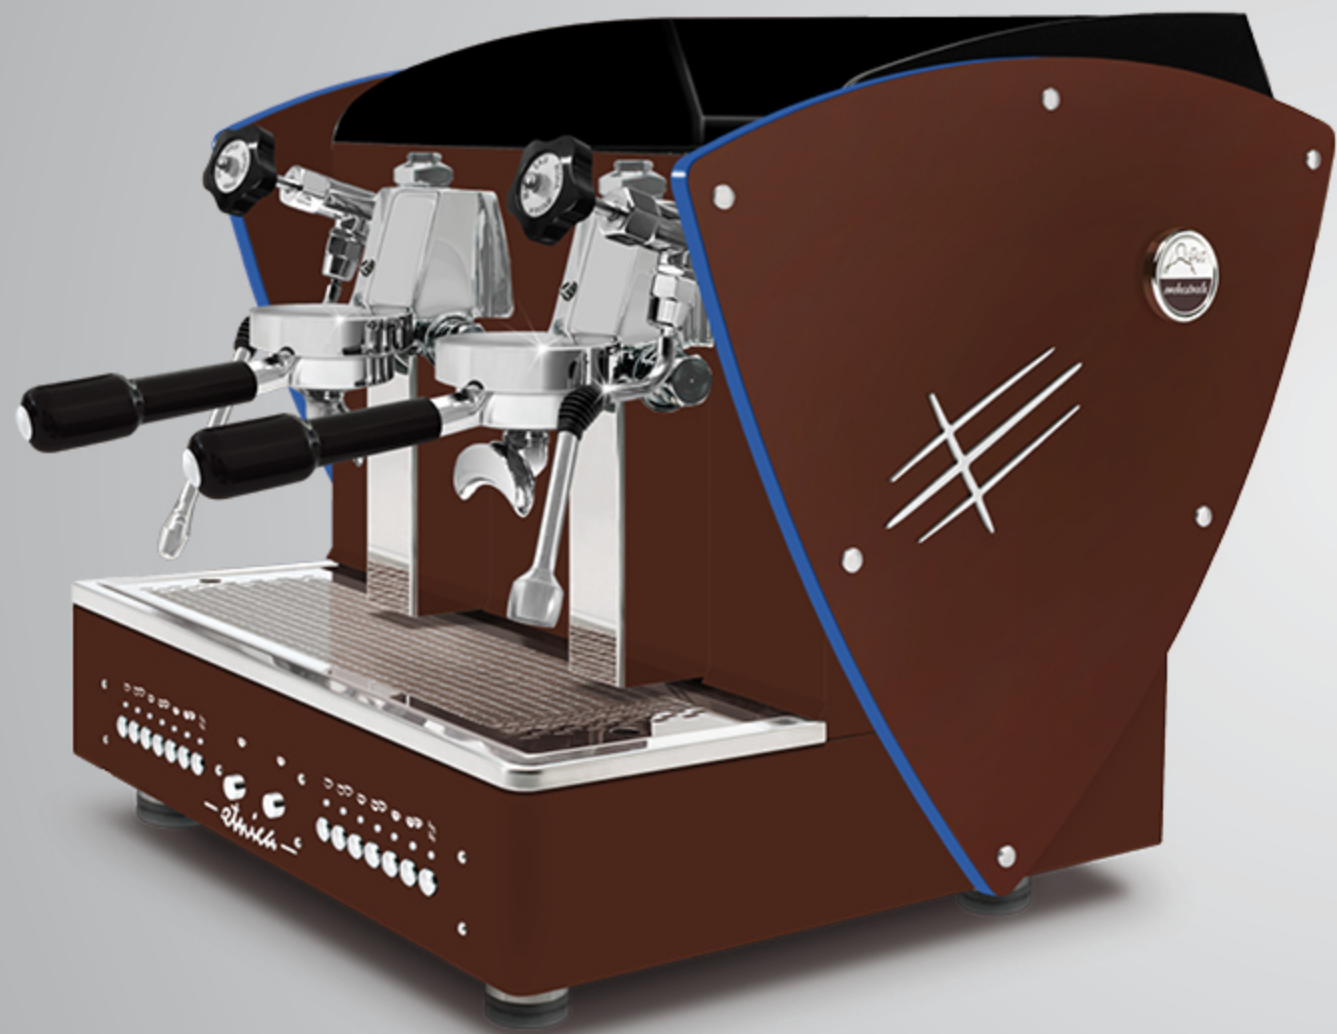

All rust brown
blue methacrylate