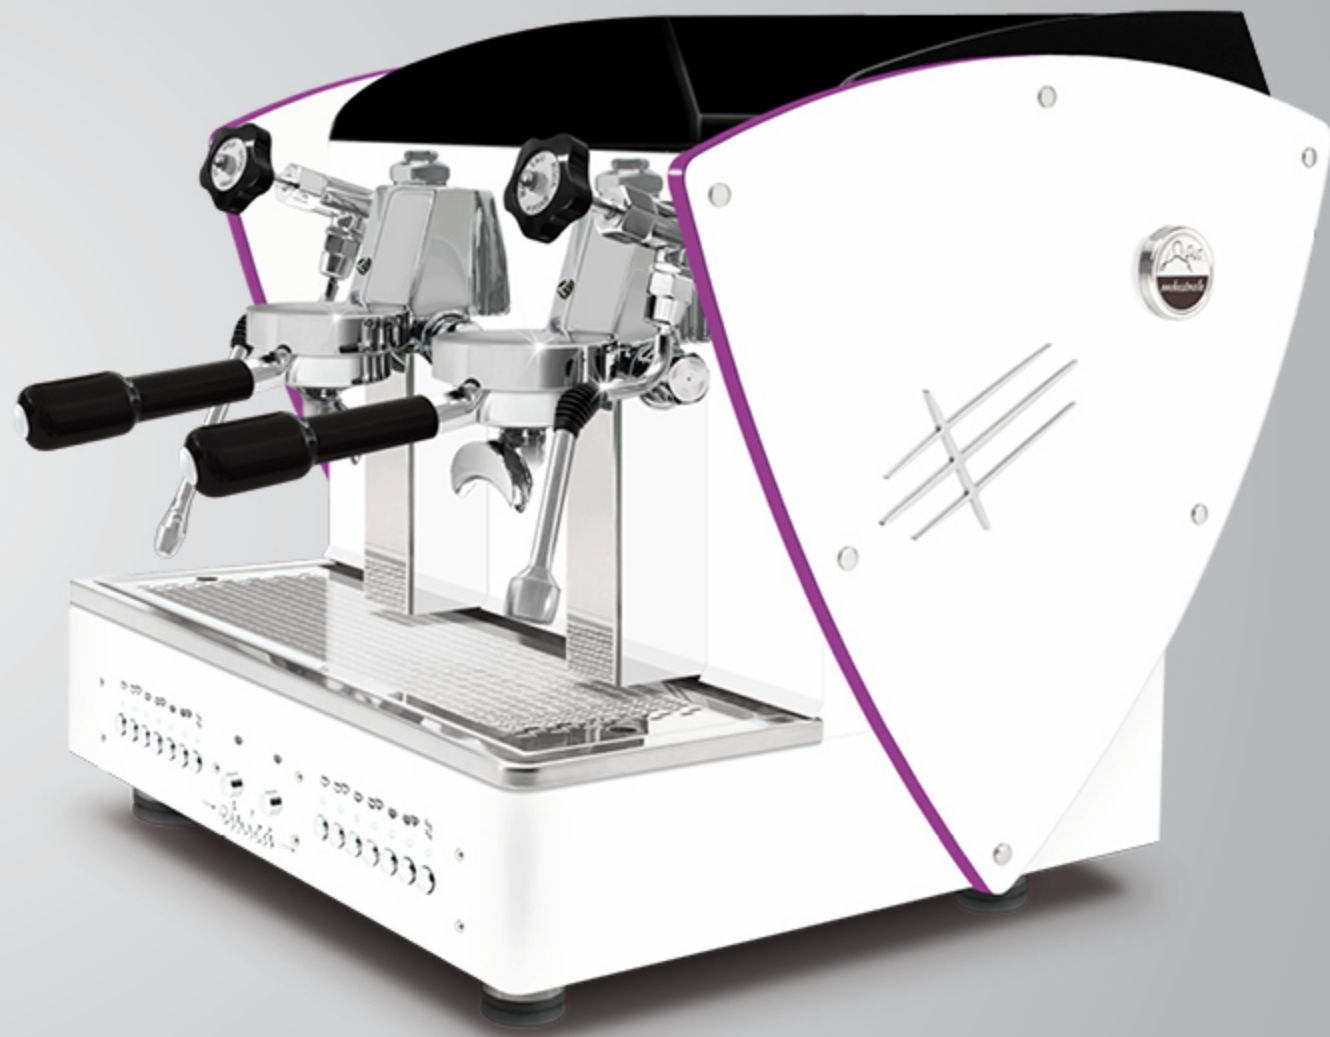

ALL WHITE + LED LIGHT sides

With LED back light satin methacrylate outlines.

These outlines are also available with all other aesthetic optional (except for nut wood sides): satin steel sides, other painted sides and Limited Edition sides (super-mirror steel with satined texture).