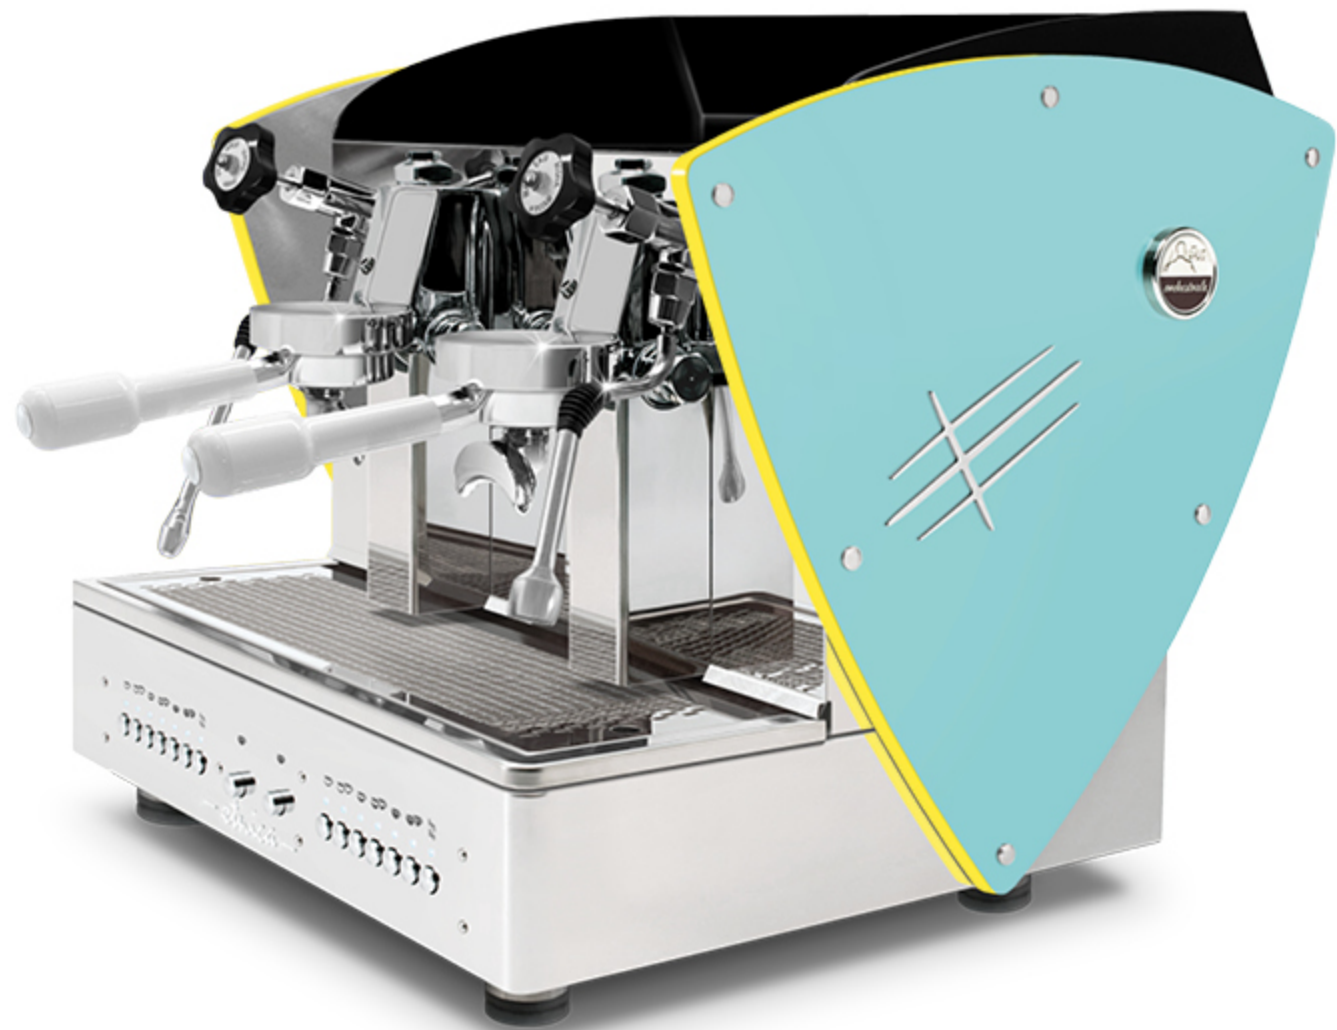

steel painted **blue Tiffany** sides
yellow methacrylate
white handles