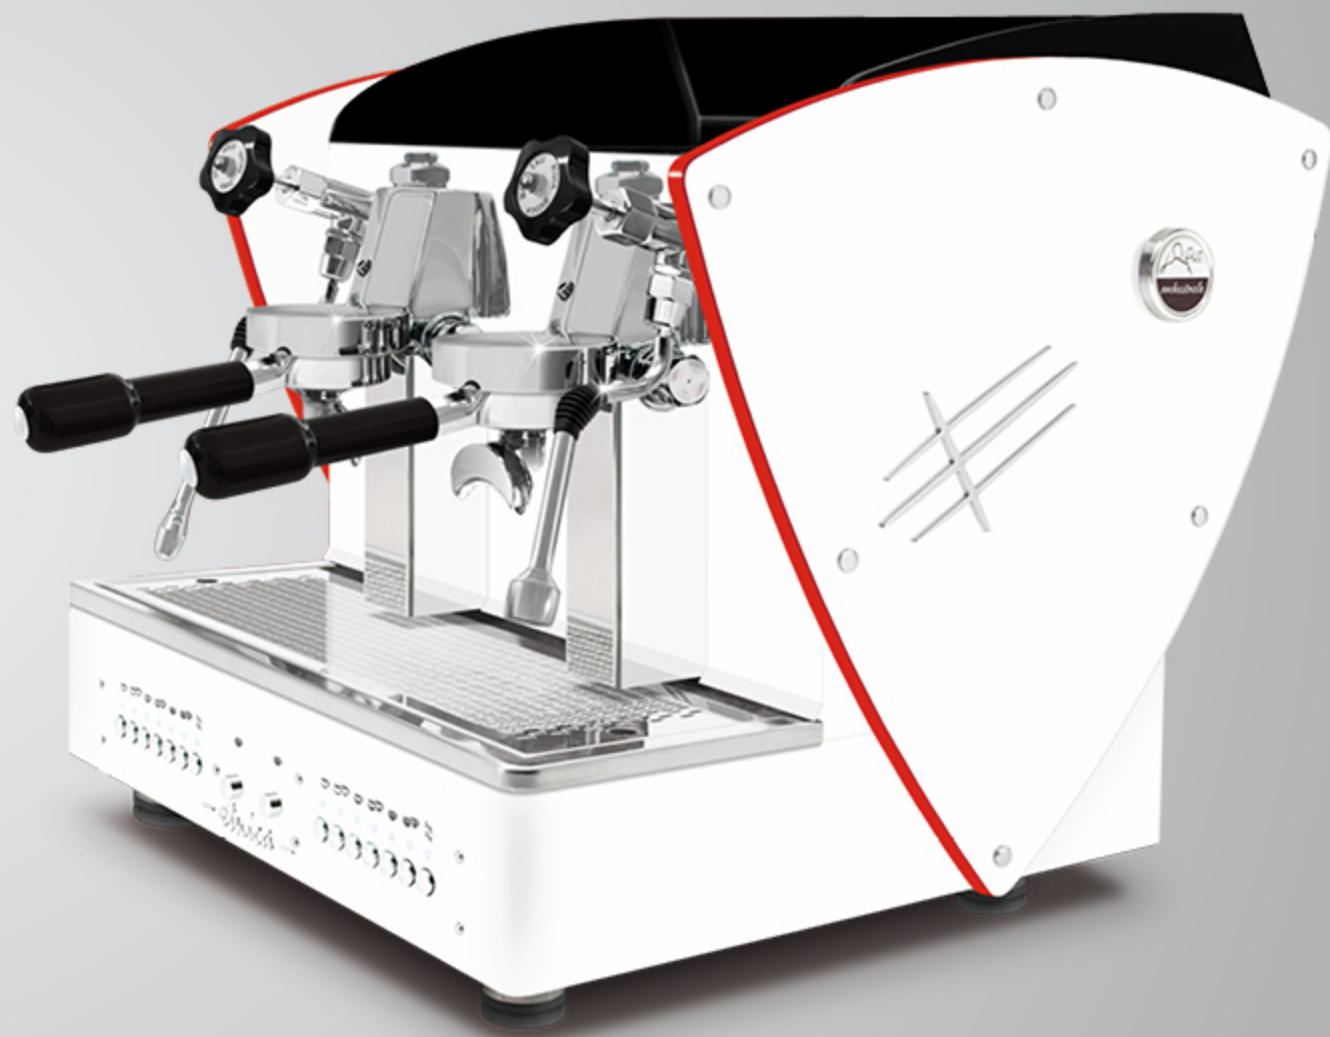

All white
red methacrylate