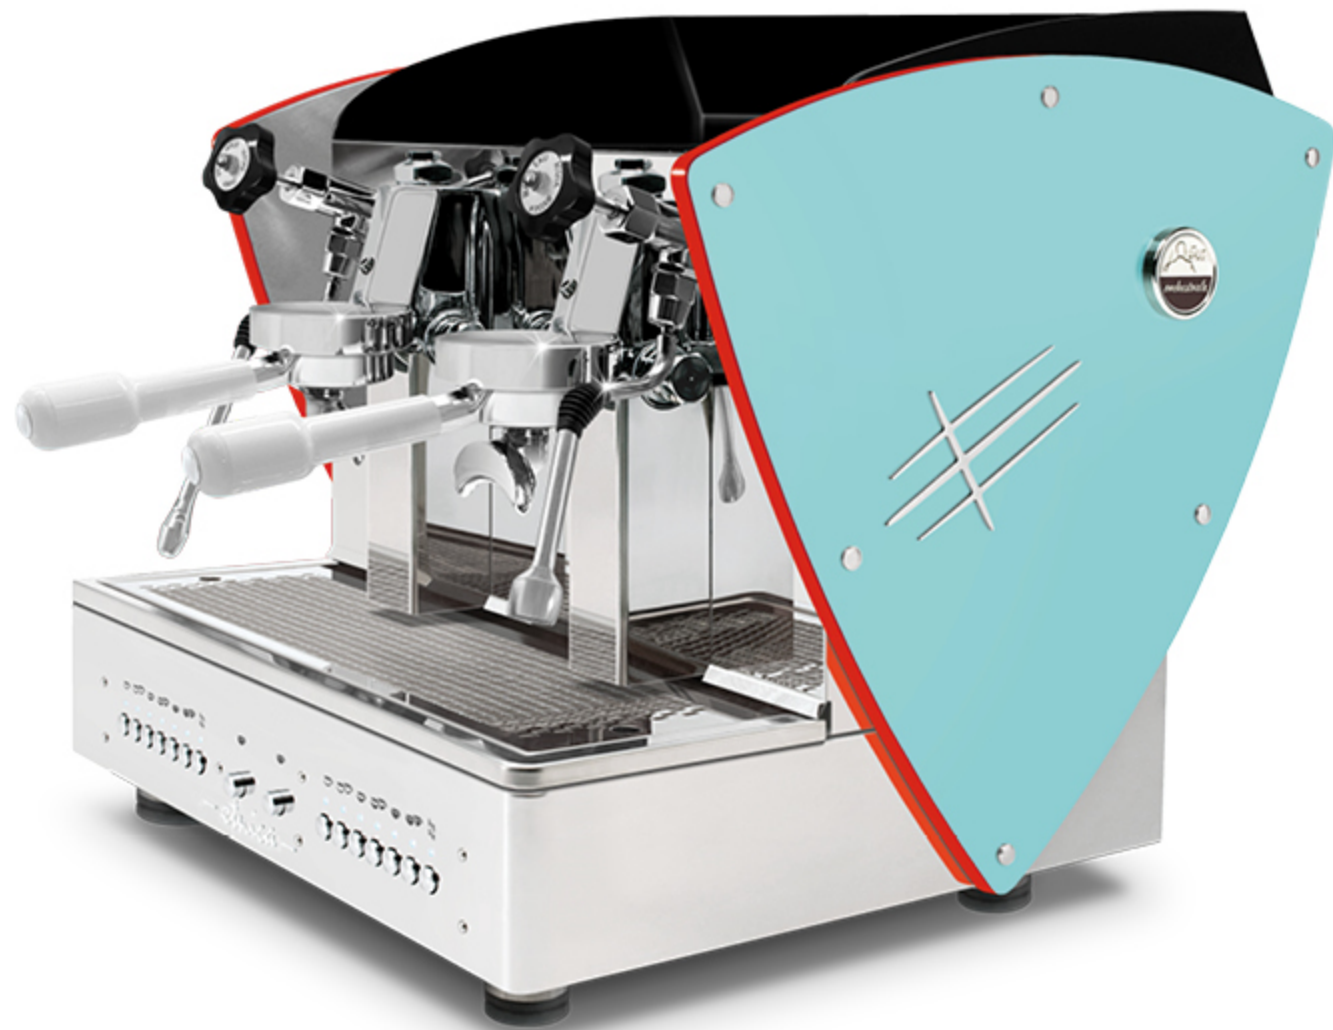

steel painted **blue Tiffany** sides
red methacrylate
white handles