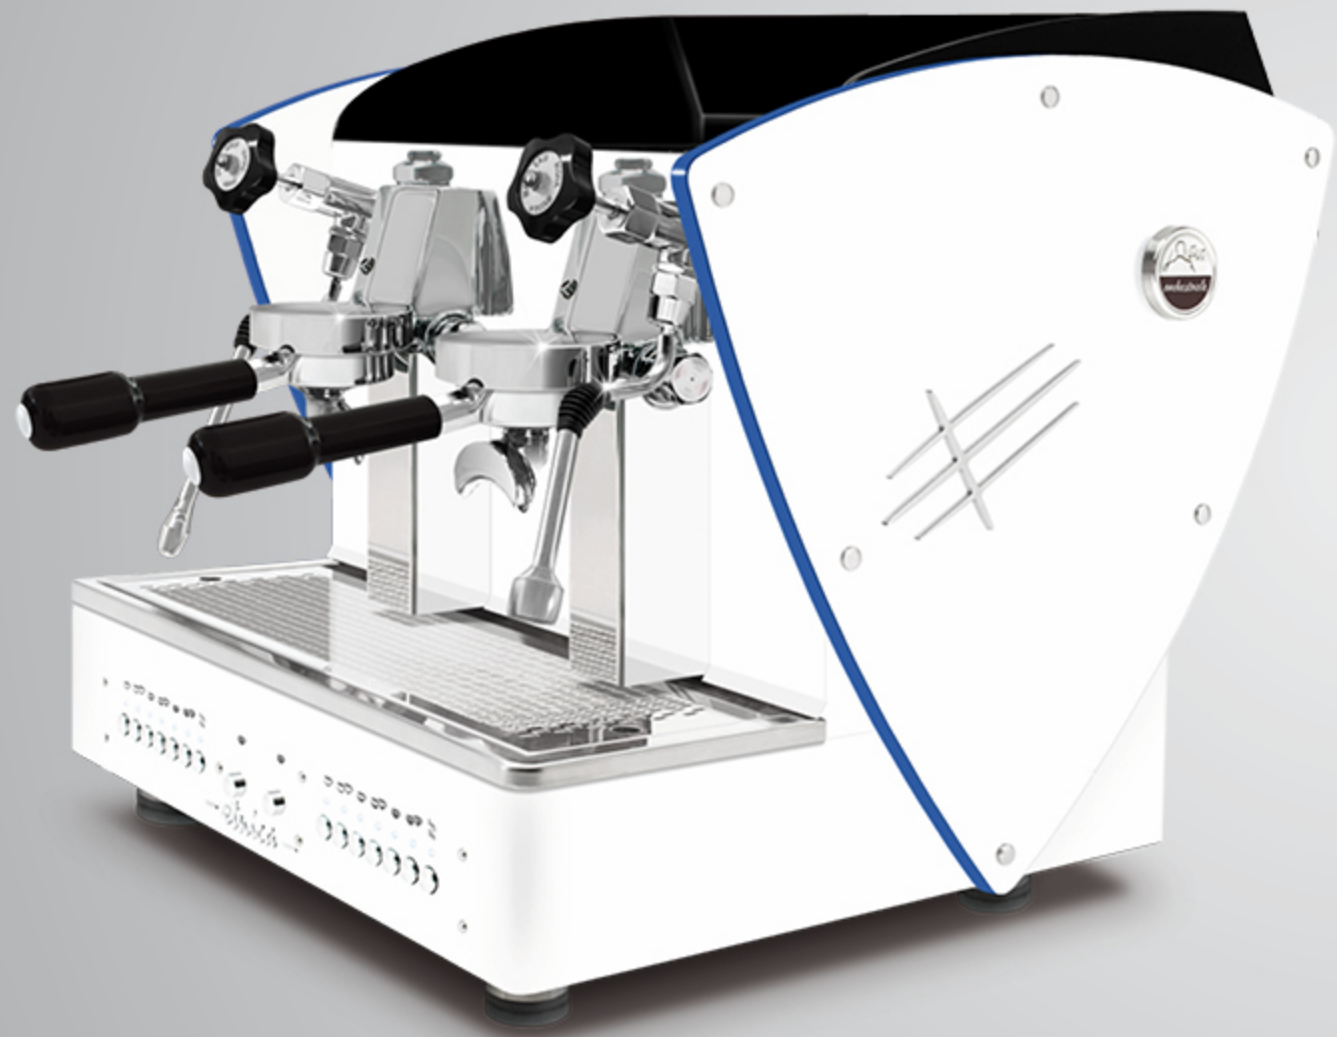

All white
blue methacrylate