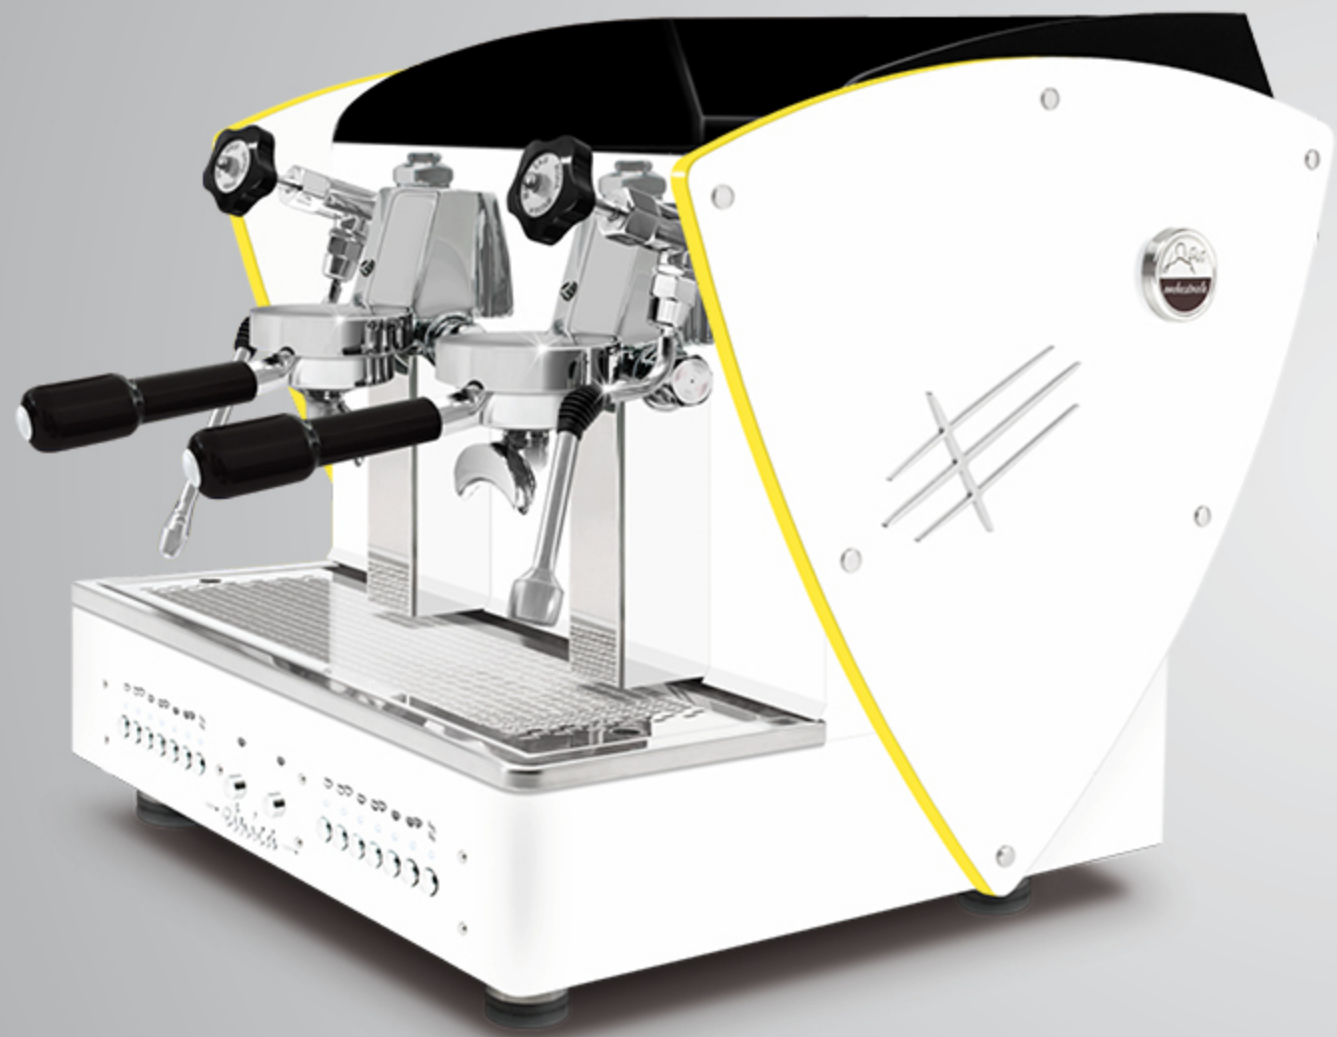

All white
yellow methacrylate